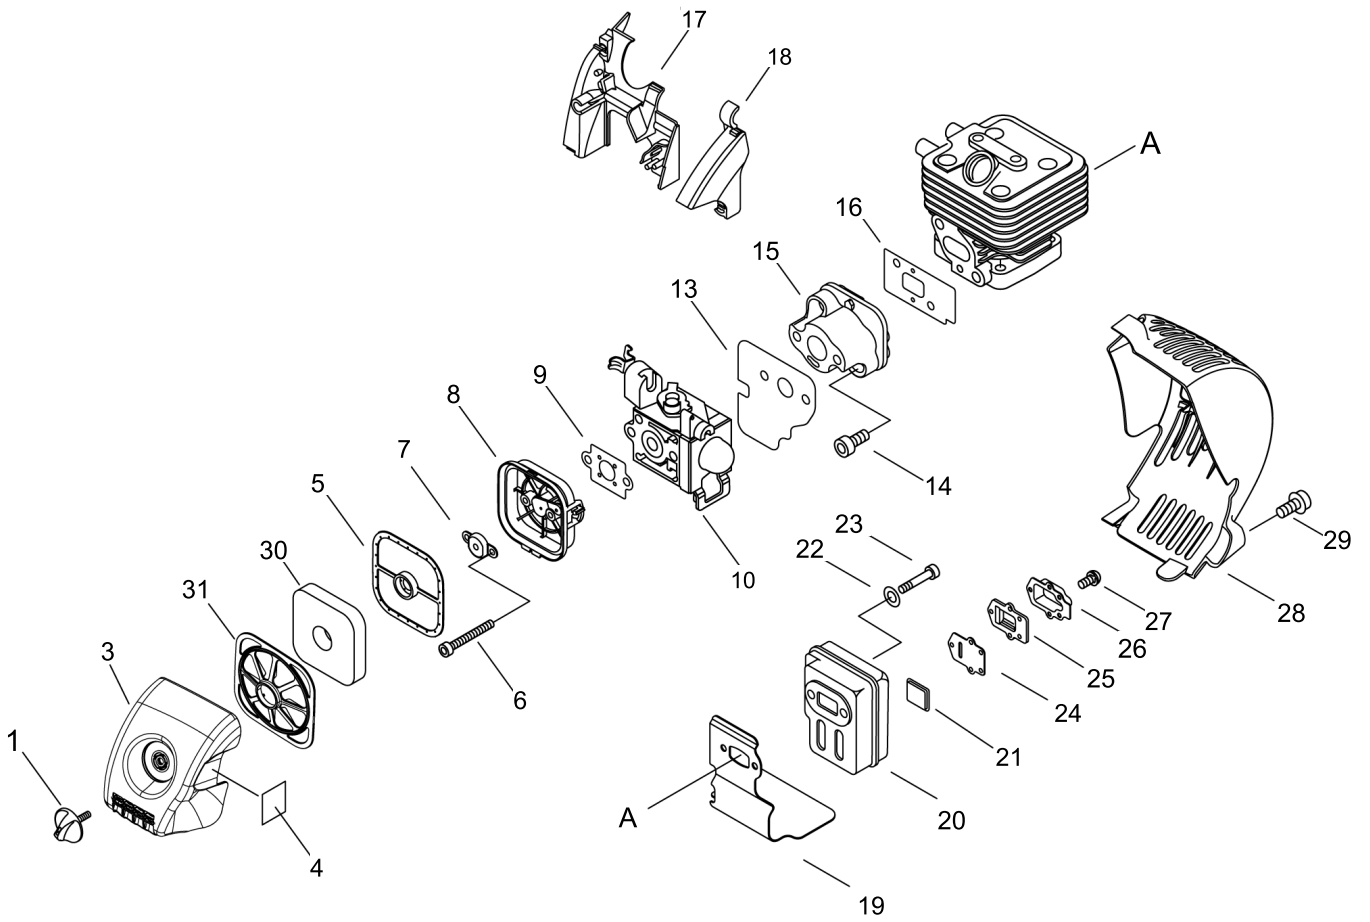

Air Cleaner, Carbuertor, Muffler

Air Cleaner, Carbuertor, Muffler

KEY NO	LV(+)	Part No	Description	Qty	Standard	Comment
1		V299-000250	KNOB,FASTENER	1		
3		A232-000440	LID,CLEANER	1		
4		X506-000090	LABEL,CHOKE	1		
5		A226-000350	ELEMENT, AIR FILTER	1		
6		900105-05060	BOLT, H.S. 5*60	2	5*60	
7		A244-000070	PLATE,PREVENT	1		
8		P021-010980	CLEANER CASE ASY	1		
9		130016-42031	GASKET, INTAKE	1		
10		A021-001590	CARBURETOR, DIAPHRAGM	1		
13		V103-000400	GASKET,INTAKE	1		
14		900162-05025	BOLT, H.S. 5*25	2	5*25 W,SW	
15		A200-000280	INSULATOR, INTAKE	1		
16		V103-000390	GASKET,INTAKE	1		
17		A160-000830	COVER,CYLINDER	1		
18		C459-000010	COVER,THROTTLE	1		
19		V104-000820	GASKET,EXHAUST	1	NP7002	
20		A300-000141	MUFFLER,EXHAUST	1		
21		A310-000070	SCREEN, ARRESTOR	1	22*28*3	
22		900603-00005	WASHER 5	2	5.5*12*0.8	
23		V203-000190	BOLT,5	2	AN A2-70	
24		V104-000830	GASKET,EXHAUST	1		
25		A313-000910	GUIDE, EXHAUST	1		
26		A313-000920	GUIDE, EXHAUST	1		
27		91367-04010	SCREW	5	4*10/SW(SUS)	
28		P021-011200	COVER,MUFFLER KIT	1		
29		900106-05014	BOLT, H.S. 5*14	2	5*14	
30		A226-000370	ELEMENT, AIR FILTER	1		
31		A227-000000	PLATE, ELEMENT	1