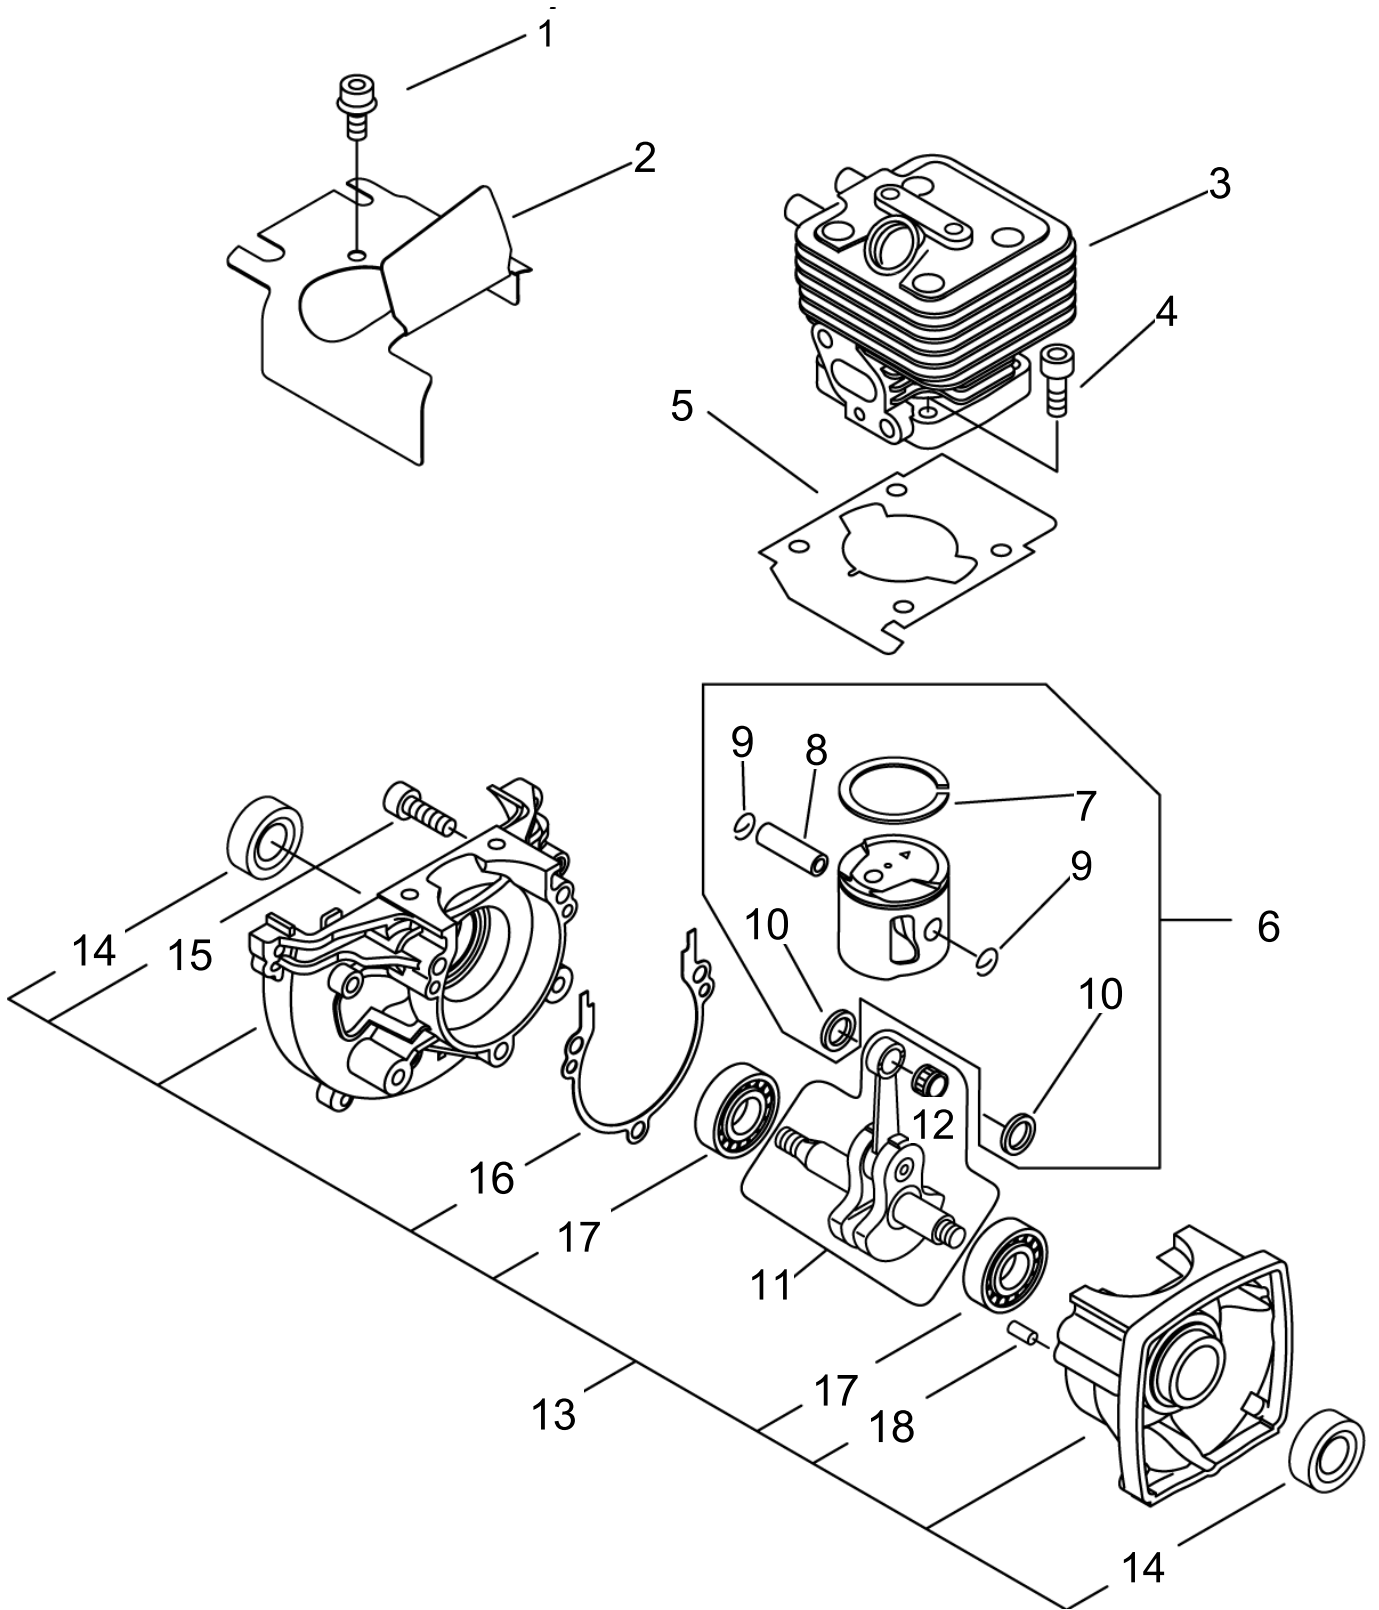

PB-255ES

Published:11/16/2017

TABLE OF CONTENTS

Cylinder, Crankcase, Piston.....	1
Starter, Magneto	3
Air Cleaner, Carbuertor, Muffler	5
Handle	7
FUEL TANK	9
Fan Case, Blower Pipe(Sr/Nr 37005400 and befor)	11
Fan Case, Blower Pipe(Sr/Nr 37005401 and after)	13
Carburetor.....	15
Repair Kit.....	17

Cylinder, Crankcase, Piston

Cylinder, Crankcase, Piston

KEY NO	LV(+)	Part No	Description	Qty	Standard	Comment
1		900106-05008	BOLT, H.S. 5* 8	2	5*8	
2		A160-000821	COVER,CYLINDER	1		
3		A130-000780	CYLINDER	1		
4		900162-05025	BOLT, H.S. 5*25	4	5*25 W,SW	
5		V100-000190	GASKET,CYL	1		
6		P021-010260	PISTON KIT	1		
7	+	A101-000140	RING, PISTON	1	B1.2 T1.5	
8	+	V606-000000	PIN,ENG 8	1	5*8*28	
9	+	100015-04630	CIRCLIP, PISTON PIN	2		
10	+	100014-11520	SPACER, PISTON PIN	2		
11		A011-000371	CRANKSHAFT,ASM	1		
12	+	V553-000010	BEARING,NEEDLE 8	1	HK0810	Sus. by V553-000060
13		P021-008231	CRANKCASE KIT	1		
14	+	100212-42031	OILSEAL	2	ISCD 12*22*4.5	
15	+	900162-05028	BOLT, H.S. 5*28	3	5*28 W,SW	
16	+	100242-42030	GASKET, CRANKCASE	1		
17	+	94035-36201	BEARING BALL	2	6201X3JR2C3	
18	+	100215-03930	PIN, DOWEL	2		

Handle

Handle

KEY NO	LV(+)	Part No	Description	Qty	Standard	Comment
1		900238-05025	SCREW 5*25	1	5*25	
2		900602-00005	WASHER 5	1	5.3*10*1	
3		C453-000260	LEVER, THROTTLE	1		
4		900603-00005	WASHER 5	1	5.5*12*0.8	
5		C411-000020	LID,HANDLE	1		Sus. by C411-000021
5		C411-000021	LID,HANDLE	1		
6		900562-50005	LOCKNUT 5	1	5	
7		C450-000241	CONTROL, THROTTLE	1		
8		900253-05025	SCREW 5*25	1	5*25	
9		900253-05020	SCREW 5*20	4	5*20	
10		C454-000130	ROD, THROTTLE	1		
11		V431-000000	CABLE,INNER	1		
12		C400-000490	HANDLE, FRONT	1		
13		V263-000070	NUT,5	1		
14		X505-002310	LABEL,CAUTION	1	HOT CAUTION	
15		A440-001010	SWITCH, ON OFF	1		
16		V486-000110	TERMINAL,LEAD	1		
19		C412-000150	GRIP, HANDLE	1		
20		V486-000120	TERMINAL,LEAD	1		
21		900253-04010	SCREW 4*10	1	4*10	
22		V485-000370	LEAD	1		