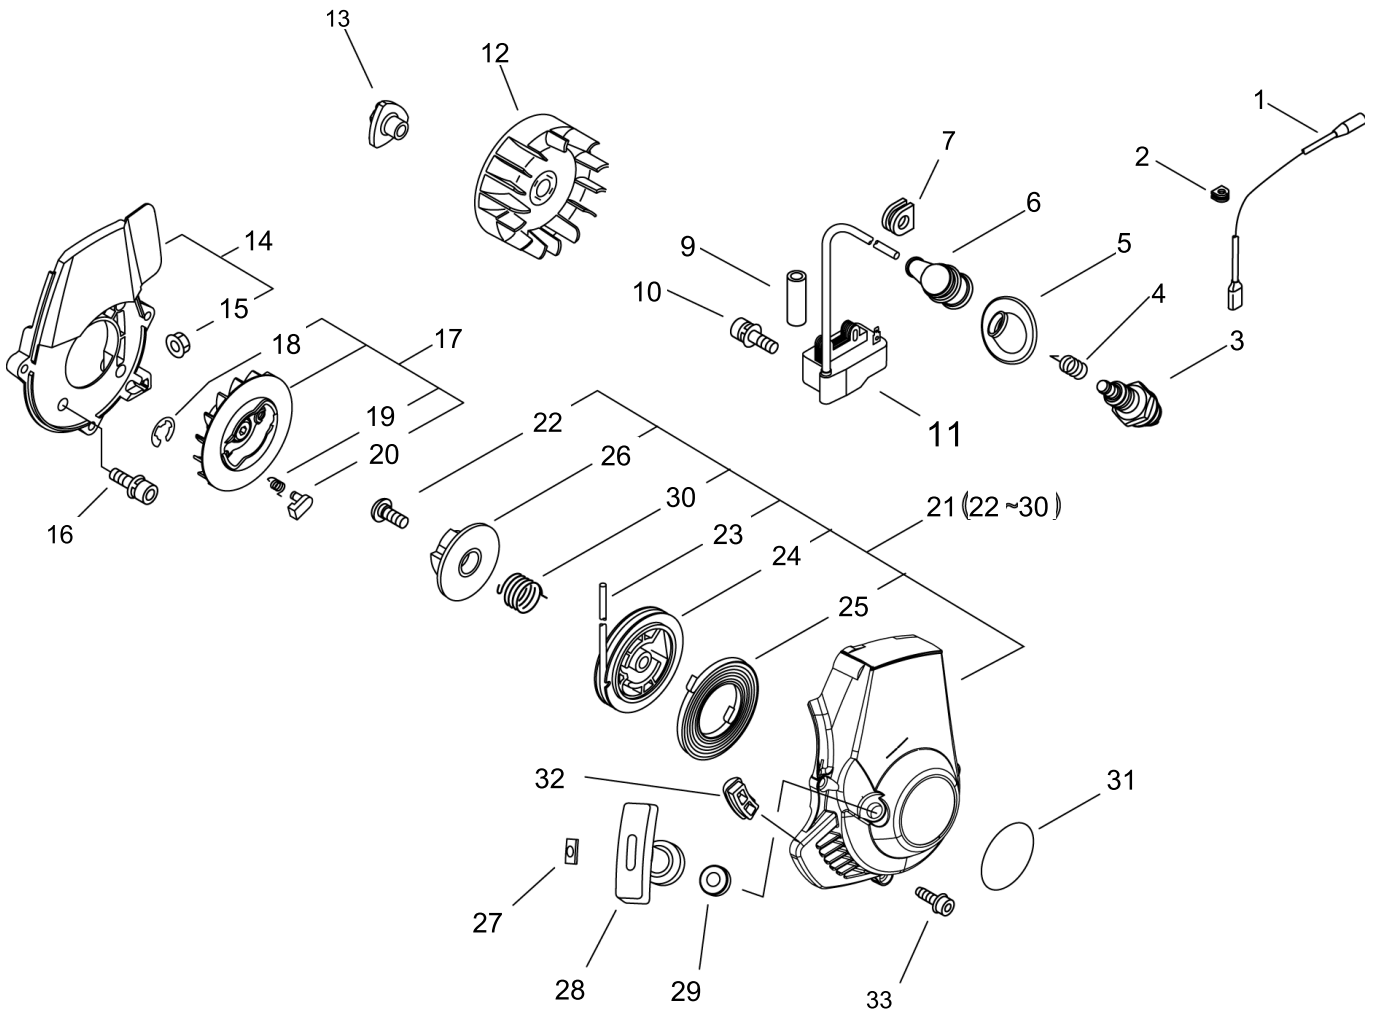

Starter, Magneto

Starter, Magneto

KEY NO	LV(+)	Part No	Description	Qty	Standard	Comment
1		V485-000960	LEAD	1		
2		152115-05530	BUSHING	1		
3		A425-000000	SPARKPLUG	1	BPMR8Y	
4		A426-000010	TERMINAL,SPARKPLUG	1		
5		A429-000010	COVER,CAP	1		
6		A427-000012	CAP,SPARK PLUG	1		Sus. by A427-000013
7		156110-04920	BUSHING	1		
9		V475-003380	TUBE	1		
10		91113-04020	BOLT	2	CM-4*20 SW,W	
11		A411-000290	COIL, IGNITION	1	EMG-60 ID#C10146	
12		A409-000210	ROTOR,MAGNETO	1		
13		E101-000071	HUB,FAN	1	M8*1.25	
14		P021-013780	SPACER	1		
15	+	V263-000070	NUT,5	1		
16	+	900163-04016	BOLT HSH	4		
17		A052-000200	PULLEY,ASM STARTER	1		
18	+	P022-002100	E-RING	2	4	
19	+	177234-12220	SPRING, PAWL	2		
20	+	P022-006850	PAWL, STARTER	2		
21		A051-001180	STARTER,RECOIL ASY	1		
22	+	177236-61830	SCREW	1		
23	+	P022-008260	ROPE	1	3M/M	
24	+	P022-006830	DRUM	1		
25	+	177220-42030	SPRING, REWIND	1		
26	+	P022-008280	PLATE, CAM(TI12-511)	1		
27	+	177246-11120	CLIP, STARTER ROPE	1		
28	+	177228-27030	GRIP, STARTER	1		
29	+	177227-42030	GUIDE, ROPE	1		
30	+	P022-008270	SPRING,DAMPER	1		
31		X502-000330	LABEL,ECHO	1	ECHO	
32		V420-001440	CUSHION	1		
33		900106-05014	BOLT, H.S. 5*14	3	5*14