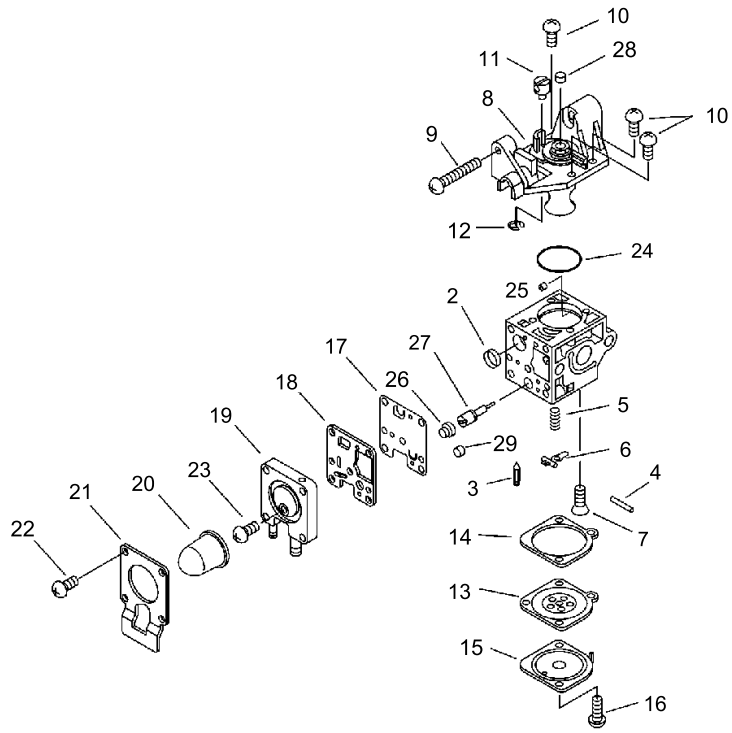

Carburetor

Carburetor

KEY NO	LV(+)	Part No	Description	Qty	Standard	Comment
		A021-001590	CARBURETOR, DIAPHRAGM	1		
2	+	P005-000010	STRAINER	1		
3	+	125337-08260	VALVE, INLET NEEDLE	1		
4	+	125338-13930	PIN, METERING ARM	1		
5	+	P005-000940	SPRING, METER. LEVER	1		
6	+	125323-08260	ARM, VALVE	1		
7	+	125339-42030	SCREW	1		
8	+	P005-002000	COVER ASY, ROTOR	1		
9	+	P005-000100	SCREW, THROTTLEADJUST	1		
10	+	125344-13931	SCREW	3		
11	+	P005-001240	POST	1		
12	+	P005-000190	E-RING	1		
13	+	P005-001780	DIAPHRAGM	1		
14	+	P005-000200	GASKET, METERING	1		
15	+	125342-52130	COVER, DIAPHRAGM	1		
16	+	125344-52130	SCREW	2		
17	+	P005-000510	DIAPHRAGM, PUMP	1		
18	+	P005-000520	GASKET, PUMP	1		
19	+	P005-001890	BASE, ASY PRIMER	1		
20	+	125381-46730	PUMP, PRIMING	1		
21	+	P005-000250	RETAINER	1		
22	+	P005-001900	SCREW	4		
23	+	P005-000270	SCREW	1		
24	+	P005-000280	O-RING	1		
25	+	P005-001000	ROLLER, GUIDE	1		
26	+	P005-001250	RETAINER,PLUG BALL	1		
27	+	P005-001260	SCREW,MAINN MIXTURE	1		
28	+	P005-001270	PLUG, H AJUST SCREW	1		
29	+	P005-001270	PLUG, H AJUST SCREW	1