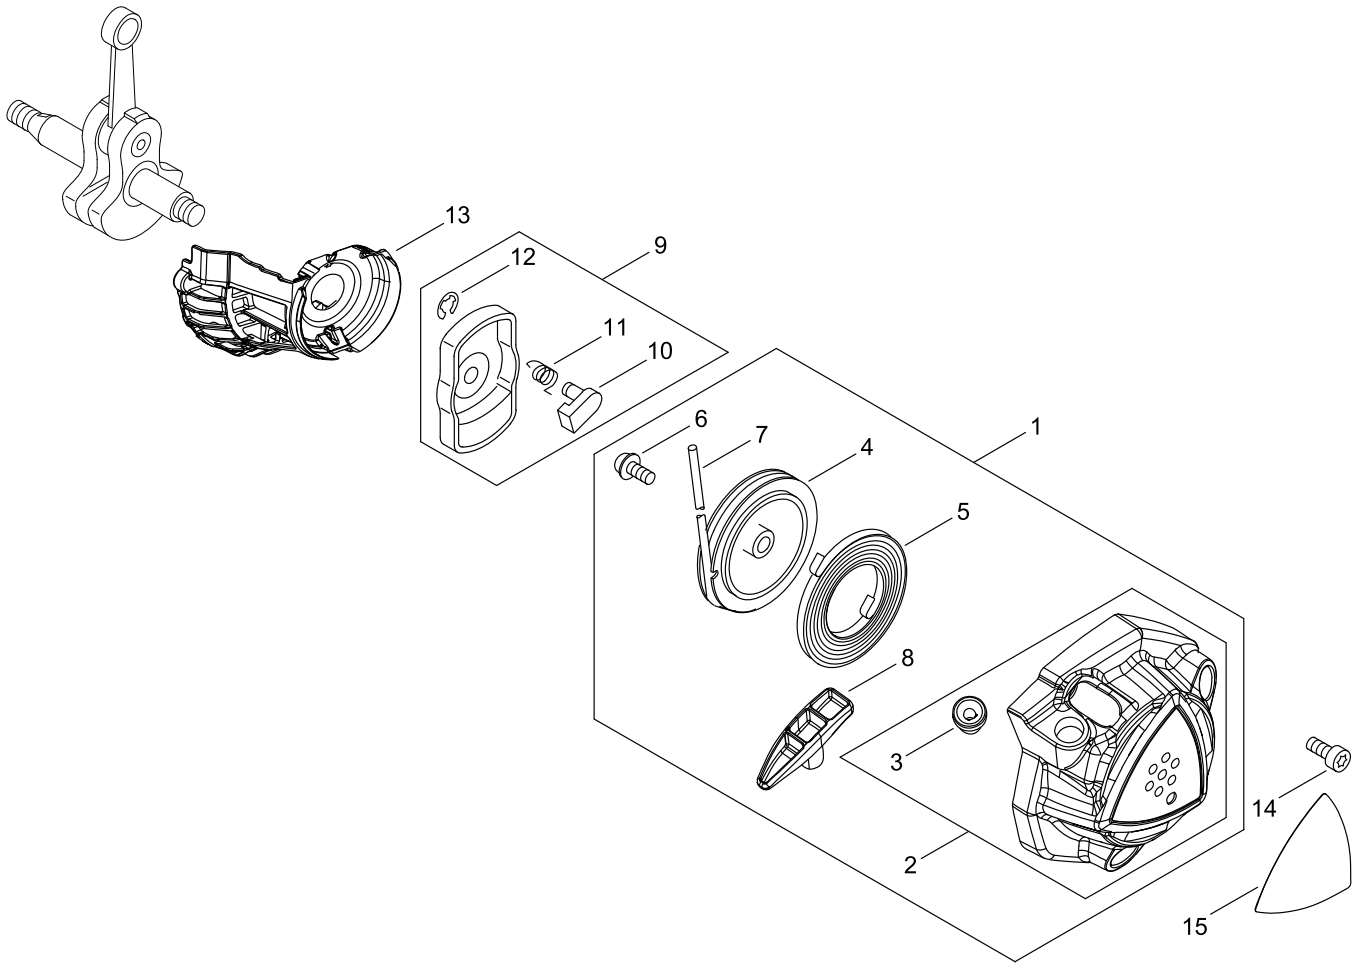

RECOIL STARTER, PULLY

RECOIL STARTER, PULLY

KEY NO	LV(+)	Part No	Description	Qty	Standard	Comment
1		A051-003310	STARTER,RECOIL ASY	1		
2	+	P022-048990	STATER CASE	1		
3	++	P022-045770	GUIDE, ROPE	1		
4	+	P022-049000	REEL	1		
5	+	P022-019680	SPRING, SPIRAL	1		
6	+	177236-44330	SCREW	1		
7	+	P022-049010	ROPE,STARTER	1		
8	+	P022-036700	GRIP, STARTER	1		
9		177202-40630	PAWL ASSY, STARTER	1		
10	+	A514-000120	RACHET	1		
11	+	177234-40630	SPRING, RETURN	1		
12	+	P022-002100	E-RING	1	4	
13		A127-000510	COVER,DUST	1		
14		V805-000150	BOLT, TORX 5	3	TB-5*16 10.9	
15		X547-003230	LABEL,ECHO	1	ECHO+PB-2520