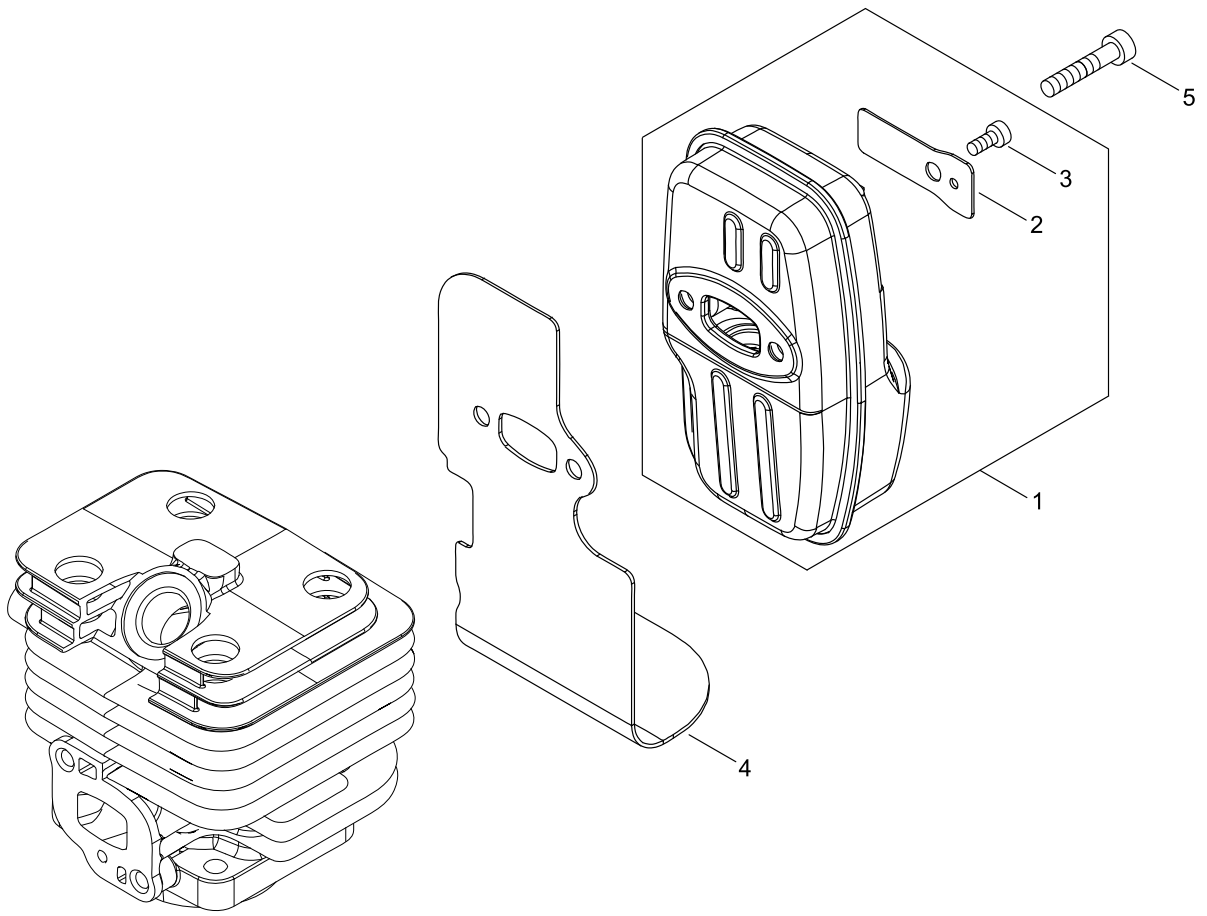

MUFFLER

MUFFLER

KEY NO	LV(+)	Part No	Description	Qty	Standard	Comment
1		P100-003840	MUFFLER ASY	1		
2	+	A310-000510	SCREEN, ARRESTOR	1	17*41.5	
3	+	V804-000030	BOLT, TORX 4	1	TB-4*8 10.9	
4		V104-002350	GASKET,EXHAUST	1	T1.0	
5		V805-000210	BOLT, TORX 5	2	TB-5*20 12.9