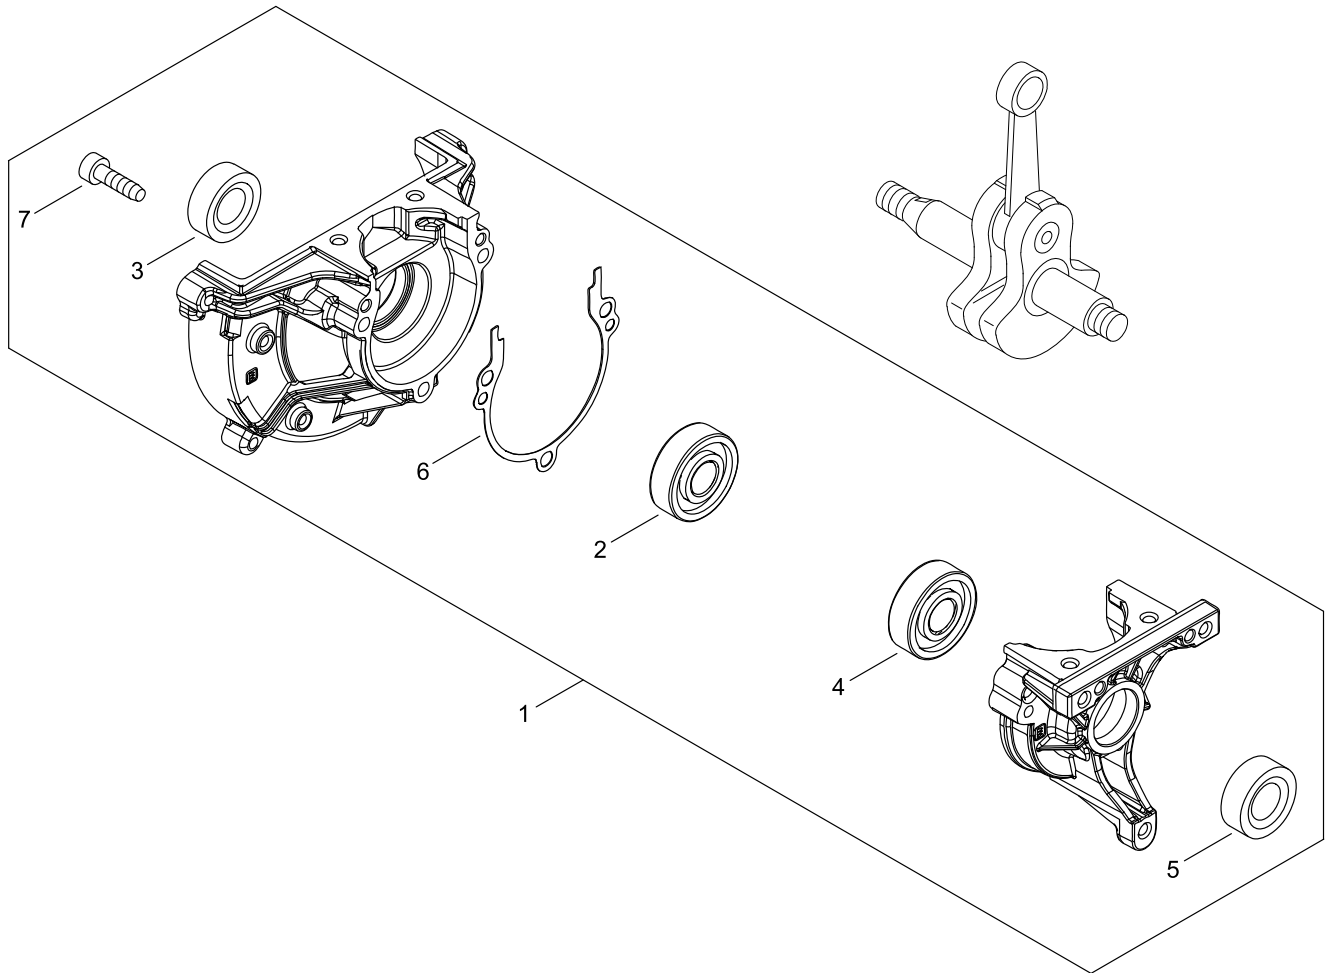

CRANKCASE

CRANKCASE

KEY NO	LV(+)	Part No	Description	Qty	Standard	Comment
1		P100-003810	CRANK CASE SET	1		
2	+	900800-36001	BEARING, BALL 6001	1	6001/C3	
3	+	100212-42031	OILSEAL	1	ISCD 12*22*4.5	
4	+	900810-36000	BEARING, BALL	1	6000	
5	+	100212-61830	OILSEAL	1	ISCD 10*20*5	
6	+	V102-000300	GASKET,CRANKCASE	1		
7	+	V805-000220	BOLT, TORX 5	3	TB-5*25 12.9