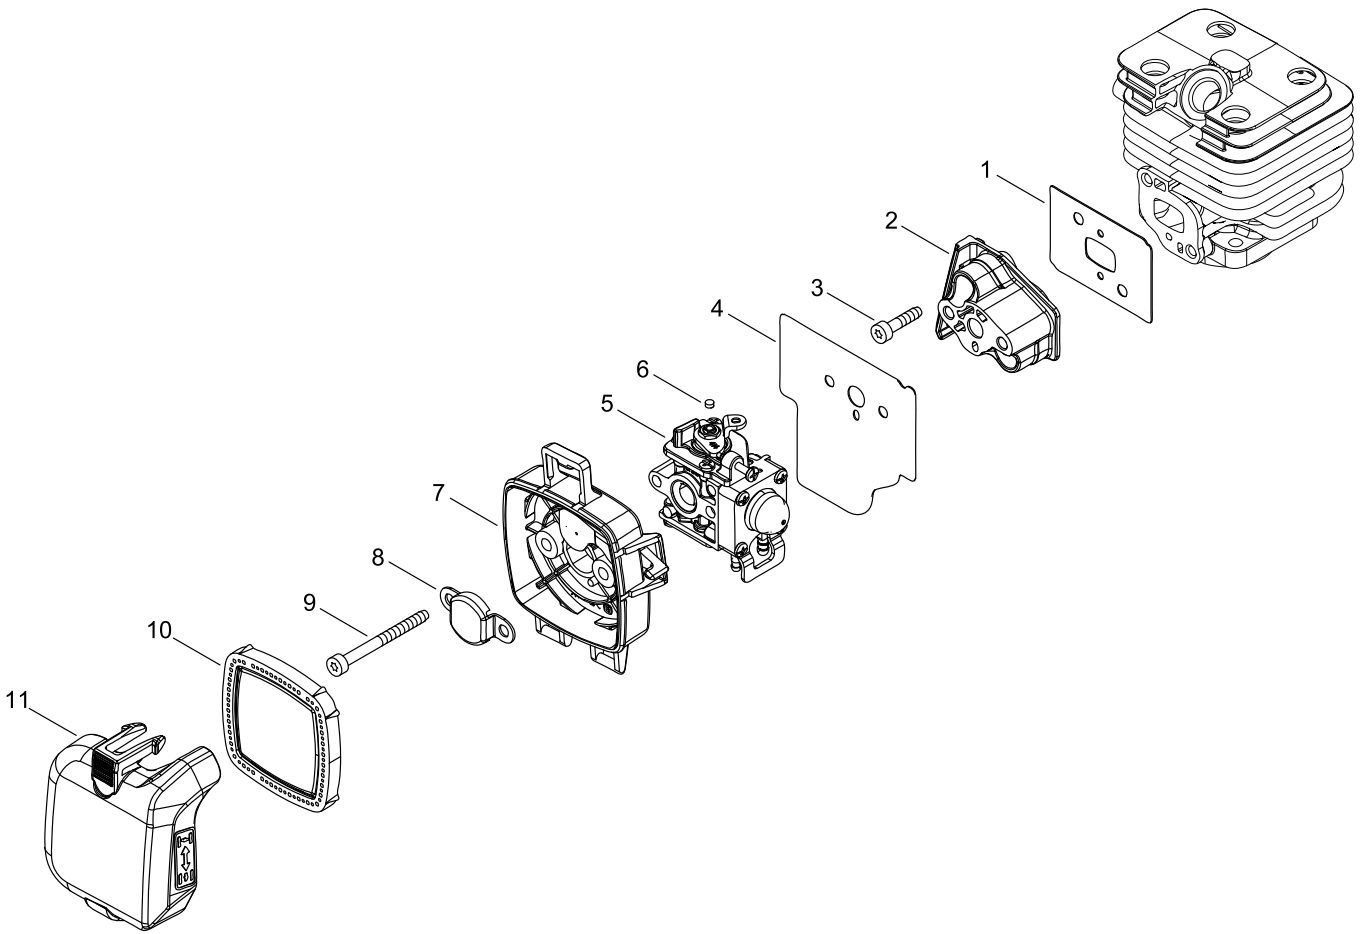

AIR CLEANER, CARBURETOR

AIR CLEANER, CARBURETOR

KEY NO	LV(+)	Part No	Description	Qty	Standard	Comment
1		V103-001950	GASKET,INTAKE	1	AF74 T0.5	
2		A200-001130	INSULATOR, INTAKE	1		
3		V805-000210	BOLT, TORX 5	2	TB-5*20 12.9	
4		V103-001960	GASKET,INTAKE	1	AF5400 T0.5	
5		A021-004700	CARBURETOR, DIAPHRAGM	1	ZAMA RE110147A	
6		A259-000010	CAP,LIMITER	1		
7		P100-003820	CASE,CLEANER	1		
8		A244-000330	PLATE, PREVENT	1		
9		V805-000100	BOLT, TORX 5	2	TB-5*65 10.9	
10		A226-002160	ELEMENT, AIR FILTER	1	ID 2520	
11		A232-001920	LID,CLEANER	1