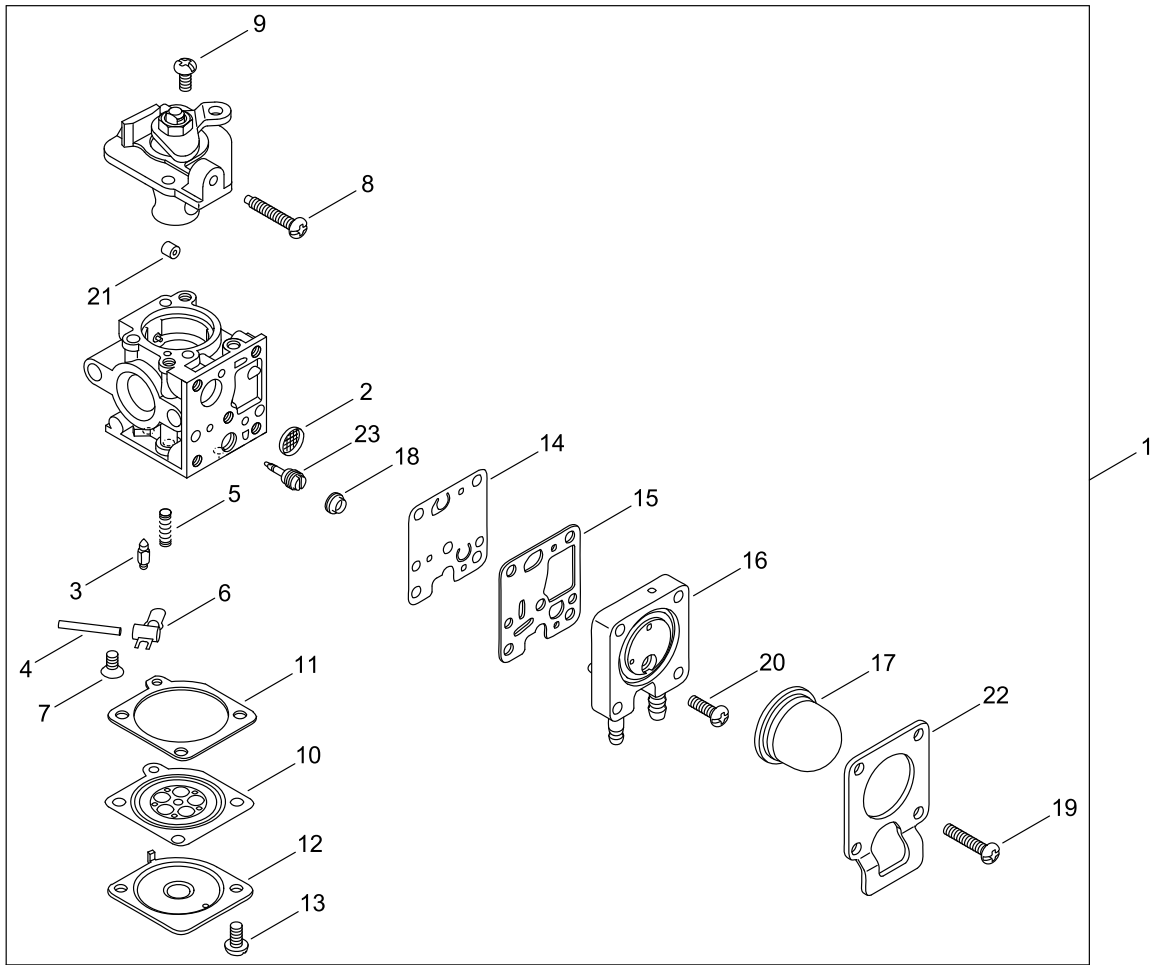

CYLINDER, PISTON, CRANKSHAFT

CYLINDER, PISTON, CRANKSHAFT

KEY NO	LV(+)	Part No	Description	Qty	Standard	Comment
1		A011-001510	CRANKSHAFT,ASY	1		
2	+	V554-000030	BEARING,NEEDLE 9	1	HK0910MPX1V2	
3		A130-002340	CYLINDER	1		
4		V100-000860	GASKET,CYL	1	T0.5	
5		V805-000210	BOLT, TORX 5	4	TB-5*20 12.9	
6		P100-003800	PISTON KIT	1		
7	+	A101-000720	RING, PISTON	1	34*1.5*1.5	
8	+	100013-35430	PIN, PISTON	1	6*9*27.8	
9	+	100015-03931	CIRCLIP, PISTON PIN	2		
10	+	V306-000520	WASHER,CIRCULAR 8	2	9.2*14*T0.8	

MAGNETO

MAGNETO

KEY NO	LV(+)	Part No	Description	Qty	Standard	Comment
1		A409-001320	ROTOR, MAGNETO	1		
2		A411-001750	COIL, IGNITION	1	ID#A10083	
3		100142-12330	KEY, WOODRUFF	1		
4		900515-00008	NUT, FLANGE 8	1	8	
5		V323-000070	WASHER,CIRCULAR 5	2	5.2*10*3	
6		V805-000210	BOLT, TORX 5	2	TB-5*20 12.9	
7		A425-000000	SPARKPLUG	1	BPMR8Y	
8		A427-000013	CAP,SPARK PLUG	1		
9		A426-000010	TERMINAL,SPARKPLUG	1		

CARBURETOR

CARBURETOR

KEY NO	LV(+)	Part No	Description	Qty	Standard	Comment
1		A021-004700	CARBURETOR, DIAPHRAGM	1	ZAMA RE110147A	
2	+	P005-000010	STRAINER	1		
3	+	P005-004030	VALVE, INLET NEEDLE	1		
4	+	125338-13930	PIN, METERING ARM	1		
5	+	P005-000940	SPRING, METER. LEVER	1		
6	+	125323-08260	ARM, VALVE	1		
7	+	125339-42030	SCREW	1		
8	+	P005-000100	SCREW, THROTTLEADJUST	1		
9	+	125344-13931	SCREW	2		
10	+	P005-003760	DIAPHRAGM ,METERING	1		
11	+	P005-000200	GASKET, METERING	1		
12	+	125342-52130	COVER, DIAPHRAGM	1		
13	+	125344-52130	SCREW	2		
14	+	P005-000510	DIAPHRAGM, PUMP	1		
15	+	P005-000520	GASKET, PUMP	1		
16	+	P005-004020	BASE, ASY PRIMER	1		
17	+	P005-003110	PUMP, PRIMER	1		
18	+	P005-001250	RETAINER,PLUG BALL	1		
19	+	P005-001900	SCREW	4		
20	+	P005-000270	SCREW	1		
21	+	P005-001000	ROLLER, GUIDE	1		
22	+	P005-000250	RETAINER	1		
23	+	P005-004050	SCREW,MAIN MIXTURE	1		