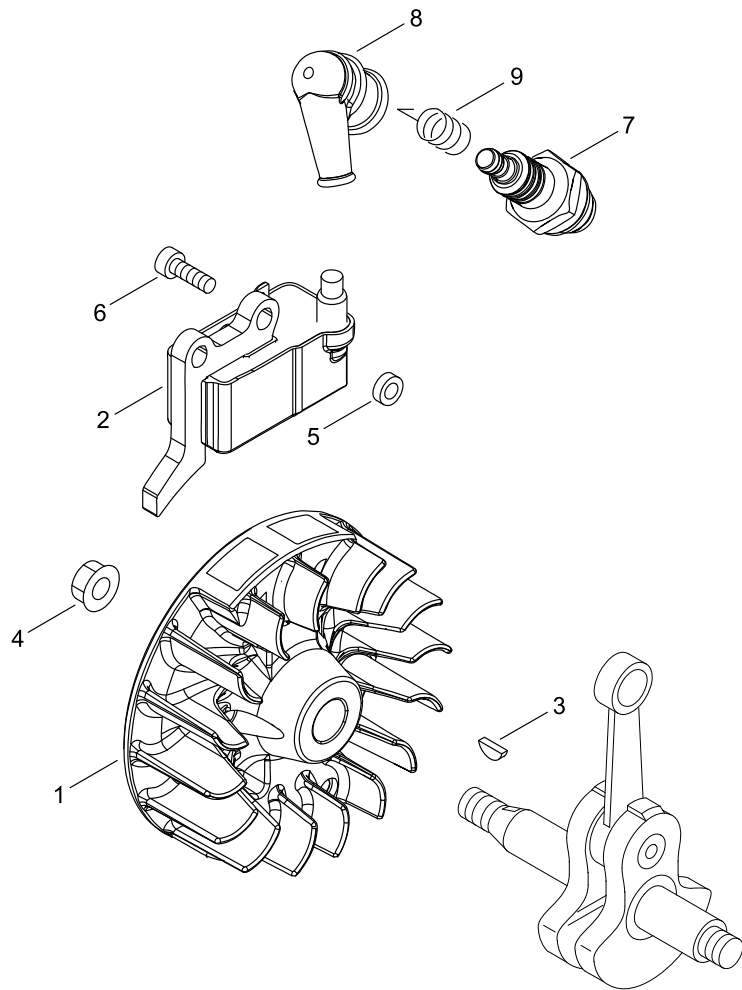

MAGNETO

MAGNETO

KEY NO	LV(+)	Part No	Description	Qty	Standard	Comment
1		A409-001320	ROTOR, MAGNETO	1		
2		A411-001750	COIL, IGNITION	1	ID#A10083	
3		100142-12330	KEY, WOODRUFF	1		
4		900515-00008	NUT, FLANGE 8	1	8	
5		V323-000070	WASHER,CIRCULAR 5	2	5.2*10*3	
6		V805-000210	BOLT, TORX 5	2	TB-5*20 12.9	
7		A425-000000	SPARKPLUG	1	BPMR8Y	
8		A427-000013	CAP,SPARK PLUG	1		
9		A426-000010	TERMINAL,SPARKPLUG	1