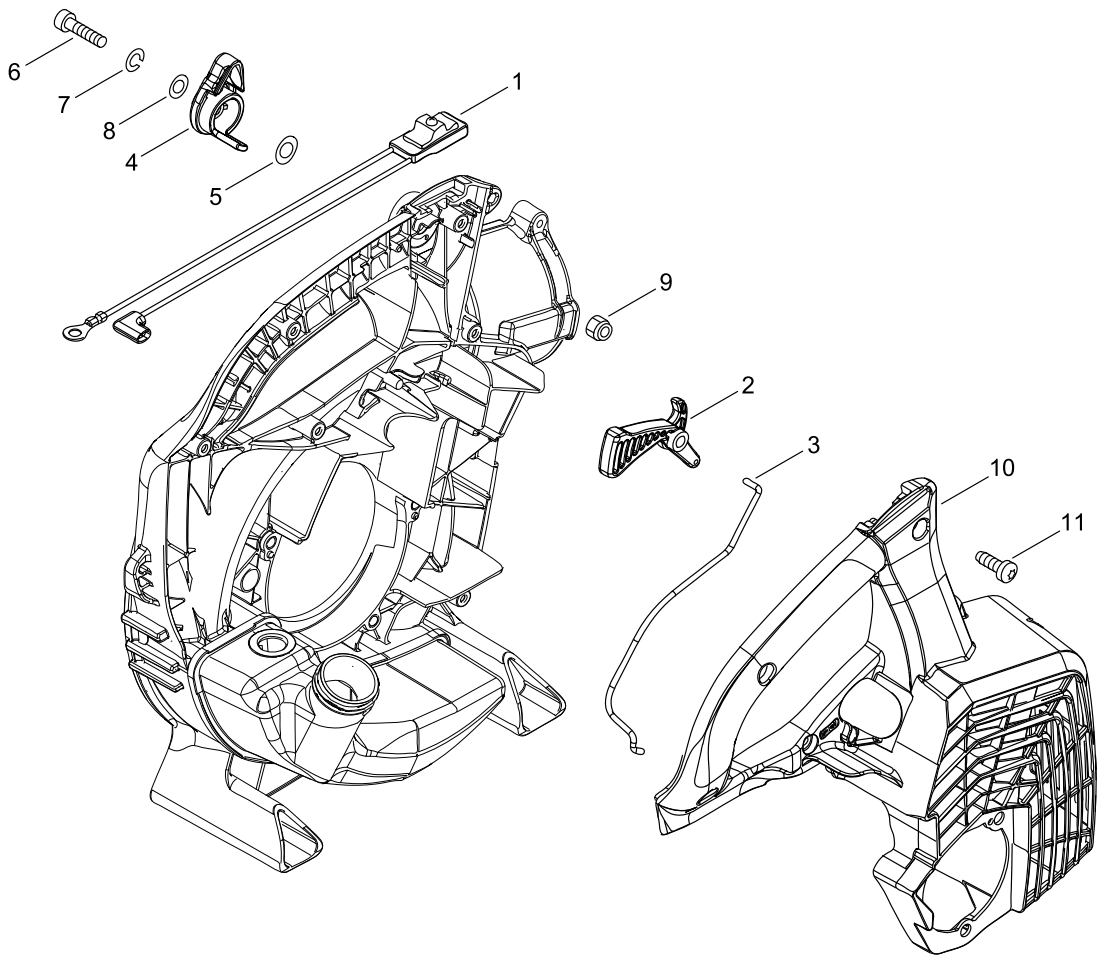

THROTTLE

THROTTLE

KEY NO	LV(+)	Part No	Description	Qty	Standard	Comment
1		P100-003830	SWITCH,ON OFF	1		
2		C450-000721	CONTROL, THROTTLE	1		
3		C454-000580	ROD, THROTTLE	1		
4		C453-000300	LEVER,THROTTLE	1		
5		900603-00005	WASHER 5	1	5.5*12*0.8	
6		V805-000220	BOLT, TORX 5	1	TB-5*25 12.9	
7		900605-00005	WASHER, SPRING 5	1	5	
8		900602-00005	WASHER 5	1	5.3*10*1	
9		900562-50005	LOCKNUT 5	1	5	
10		A190-001621	COVER,ENGINE	1		
11		V805-000010	BOLT, TORX 5	6	TT-5*20 DG 10.9