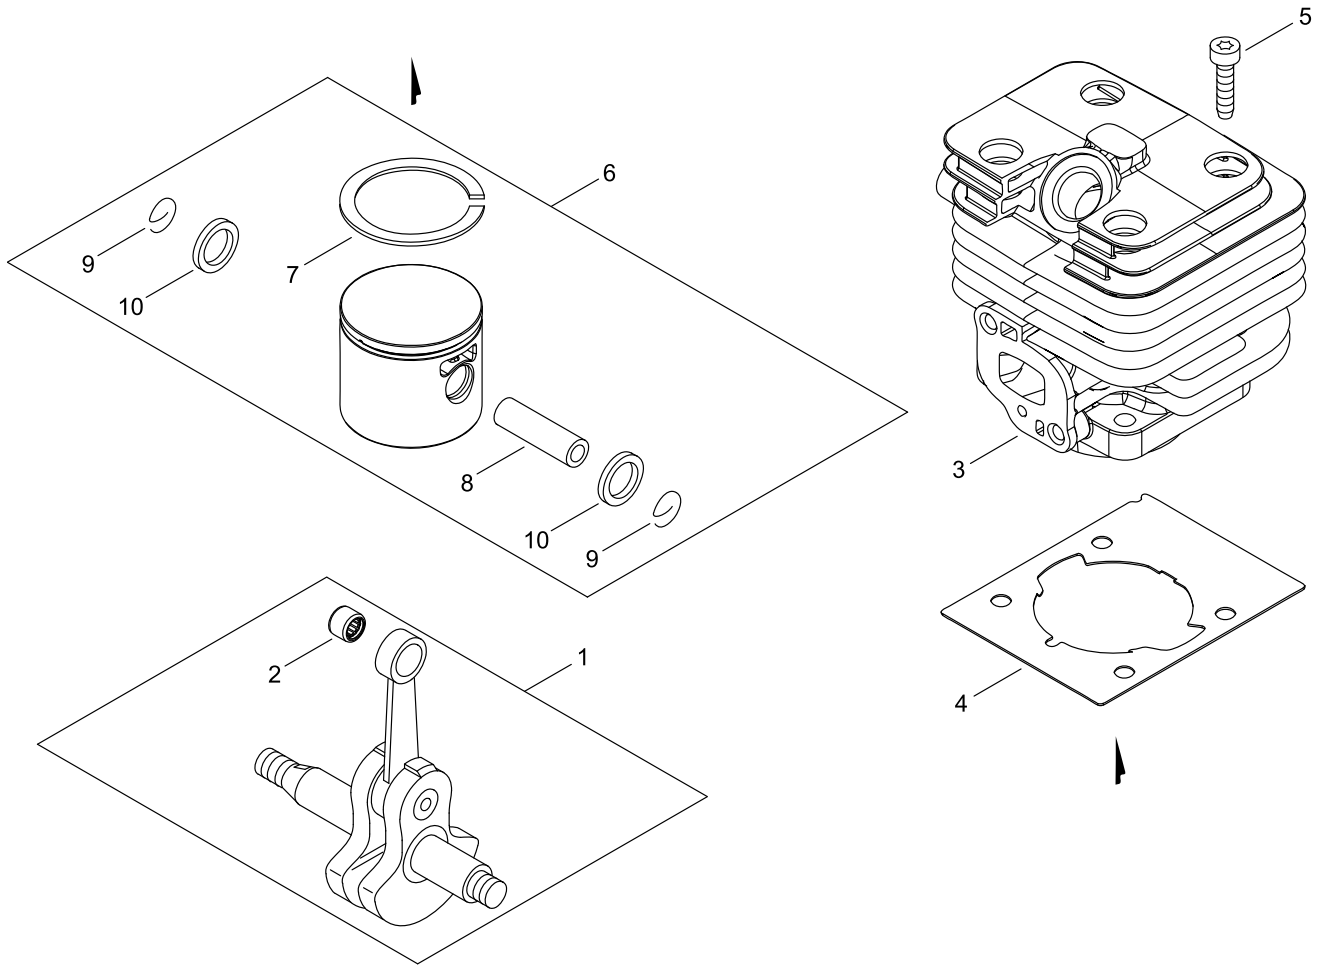

PB-2520

Published:07/20/2018

TABLE OF CONTENTS

CYLINDER, PISTON, CRANKSHAFT.....	1
CRANKCASE	3
MAGNETO.....	5
AIR CLEANER, CARBURETOR.....	7
CARBURETOR.....	9
FUEL TANK.....	11
MUFFLER	13
RECOIL STARTER, PULLY	15
FAN CASE	17
THROTTLE	19
PIPE.....	21
ACCESSORIES	23

CYLINDER, PISTON, CRANKSHAFT

CYLINDER, PISTON, CRANKSHAFT

KEY NO	LV(+)	Part No	Description	Qty	Standard	Comment
1		A011-001510	CRANKSHAFT,ASY	1		
2	+	V554-000030	BEARING,NEEDLE 9	1	HK0910MPX1V2	
3		A130-002340	CYLINDER	1		
4		V100-000860	GASKET,CYL	1	T0.5	
5		V805-000210	BOLT, TORX 5	4	TB-5*20 12.9	
6		P100-003800	PISTON KIT	1		
7	+	A101-000720	RING, PISTON	1	34*1.5*1.5	
8	+	100013-35430	PIN, PISTON	1	6*9*27.8	
9	+	100015-03931	CIRCLIP, PISTON PIN	2		
10	+	V306-000520	WASHER,CIRCULAR 8	2	9.2*14*T0.8	

CARBURETOR

CARBURETOR

KEY NO	LV(+)	Part No	Description	Qty	Standard	Comment
1		A021-004700	CARBURETOR, DIAPHRAGM	1	ZAMA RE110147A	
2	+	P005-000010	STRAINER	1		
3	+	P005-004030	VALVE, INLET NEEDLE	1		
4	+	125338-13930	PIN, METERING ARM	1		
5	+	P005-000940	SPRING, METER. LEVER	1		
6	+	125323-08260	ARM, VALVE	1		
7	+	125339-42030	SCREW	1		
8	+	P005-000100	SCREW, THROTTLEADJUST	1		
9	+	125344-13931	SCREW	2		
10	+	P005-003760	DIAPHRAGM ,METERING	1		
11	+	P005-000200	GASKET, METERING	1		
12	+	125342-52130	COVER, DIAPHRAGM	1		
13	+	125344-52130	SCREW	2		
14	+	P005-000510	DIAPHRAGM, PUMP	1		
15	+	P005-000520	GASKET, PUMP	1		
16	+	P005-004020	BASE, ASY PRIMER	1		
17	+	P005-003110	PUMP, PRIMER	1		
18	+	P005-001250	RETAINER,PLUG BALL	1		
19	+	P005-001900	SCREW	4		
20	+	P005-000270	SCREW	1		
21	+	P005-001000	ROLLER, GUIDE	1		
22	+	P005-000250	RETAINER	1		
23	+	P005-004050	SCREW,MAIN MIXTURE	1		