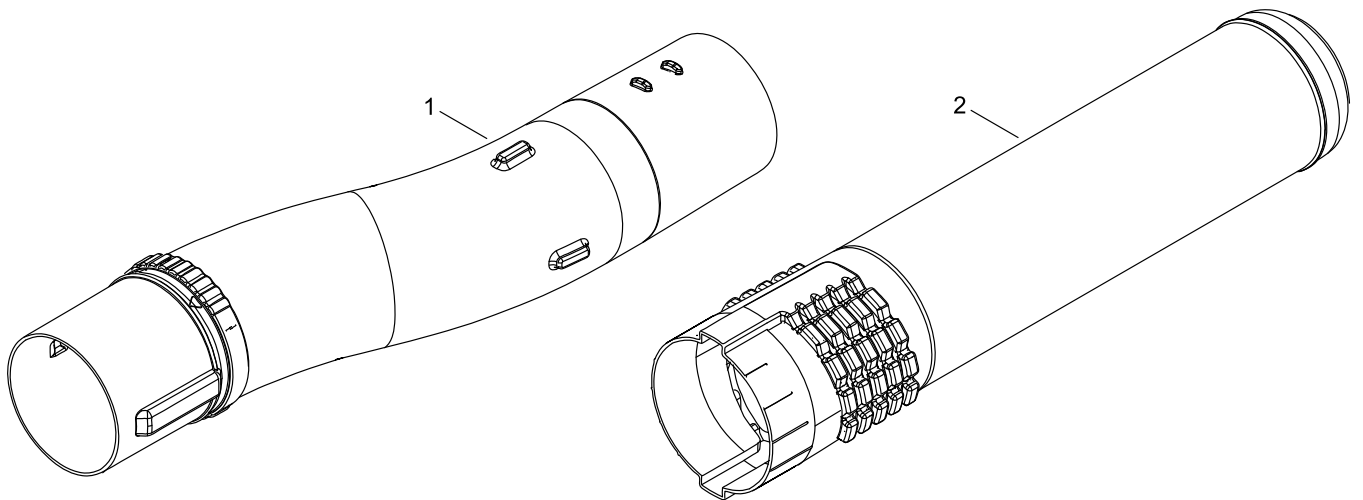

PIPE

PIPE

KEY NO	LV(+)	Part No	Description	Qty	Standard	Comment
1		E165-000951	PIPE,BLOWER	1	S-SHAPE W/ GUARD	
2		E165-000880	PIPE,BLOWER	1