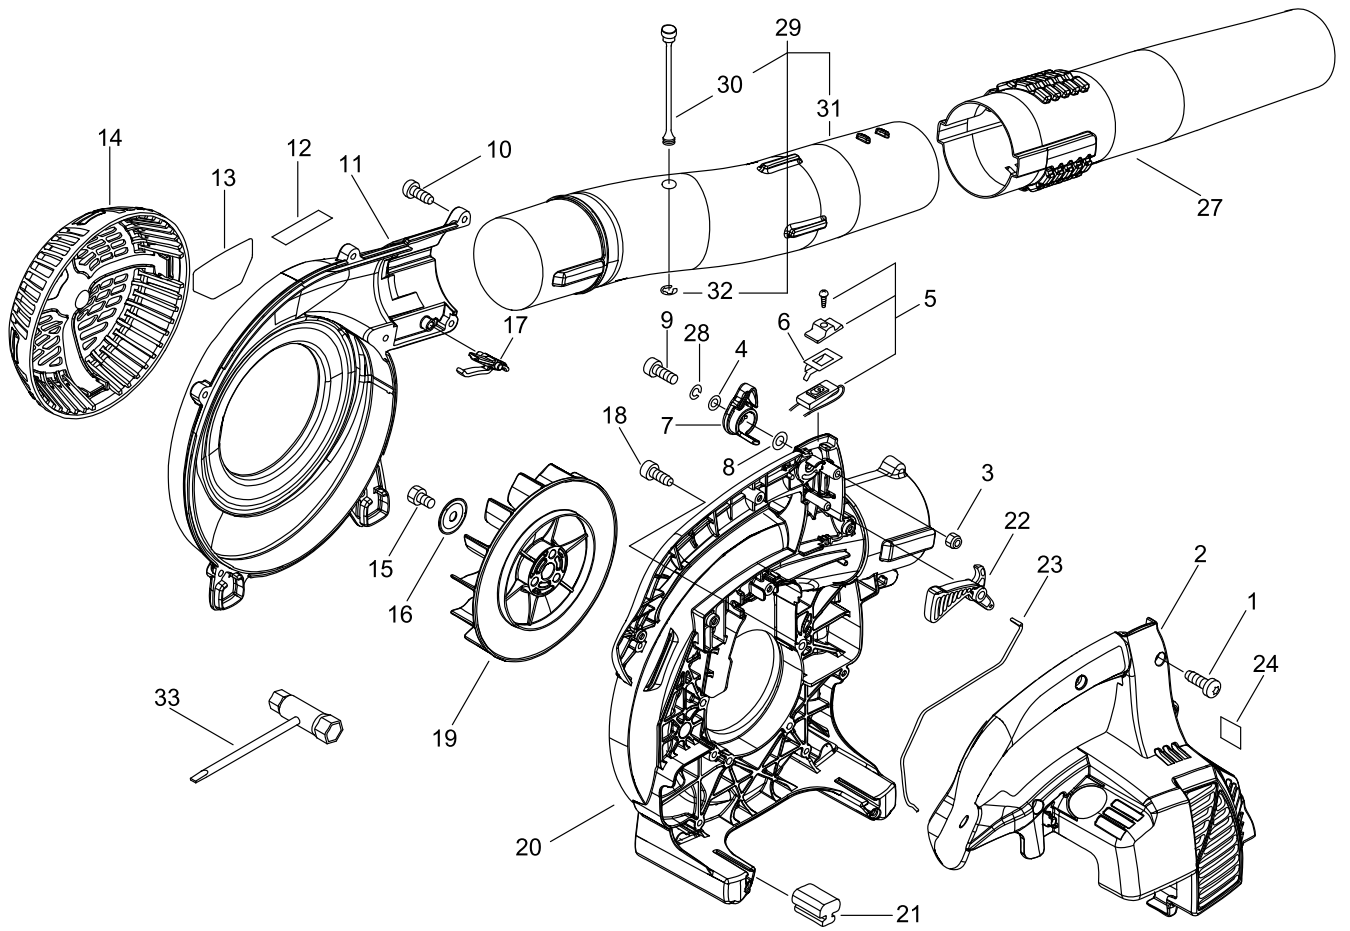

Fan Case, Blower Pipe

Fan Case, Blower Pipe

KEY NO	LV(+)	Part No	Description	Qty	Standard	Comment
1		V805-000010	BOLT, TORX 5	6	TT-5*20 DG 10.9	
2		P021-042970	ENGINE COVER ASY	1		
3		900562-50005	LOCKNUT 5	1	5	
4		900602-00005	WASHER 5	1	5.3*10*1	
5		A440-001310	SWITCH, ON OFF	2		
6		V486-000150	TERMINAL,LEAD	1		
7		C453-000300	LEVER,THROTTLE	1		
8		900603-00005	WASHER 5	1	5.5*12*0.8	
9		V805-000220	BOLT, TORX 5	1	TB-5*25 12.9	
10		V805-000010	BOLT, TORX 5	7	TT-5*20 DG 10.9	
11		E103-000700	CASE,FAN	1		
12		X505-002080	LABEL,CAUTION	1		
13		X547-001690	LABEL,ECHO	1		
14		E104-000110	GRID, BLOWER	1		
15		900100-08014	BOLT 8*14	1	8*14	
16		100143-19830	WASHER	1	8.2*31*0.8	
17		C662-000040	PIECE, LEVER	1		
18		V804-000070	BOLT, TORX 4	4	TB-4*20 12.9	
19		E100-000070	FAN,BLOWER	1		
20		E103-000690	CASE,FAN	1		
21		351335-20560	CUSHION	2		
22		C450-000410	CONTROL, THROTTLE	1		
23		C454-000190	ROD, THROTTLE	1		
24		X505-002310	LABEL,CAUTION	1	HOT CAUTION	
27		E165-000170	PIPE,BLOWER	1		
28		900605-00005	WASHER, SPRING 5	1	5	
29		E165-000380	PIPE,BLOWER	1		
30	+	E178-000050	GUARD,PIPE	1		
31	+	E165-000390	PIPE,BLOWER	1		
32	+	V583-000080	RING	1	CE-5	
33		895410-06960	WRENCH, W/S-DRIVER	1