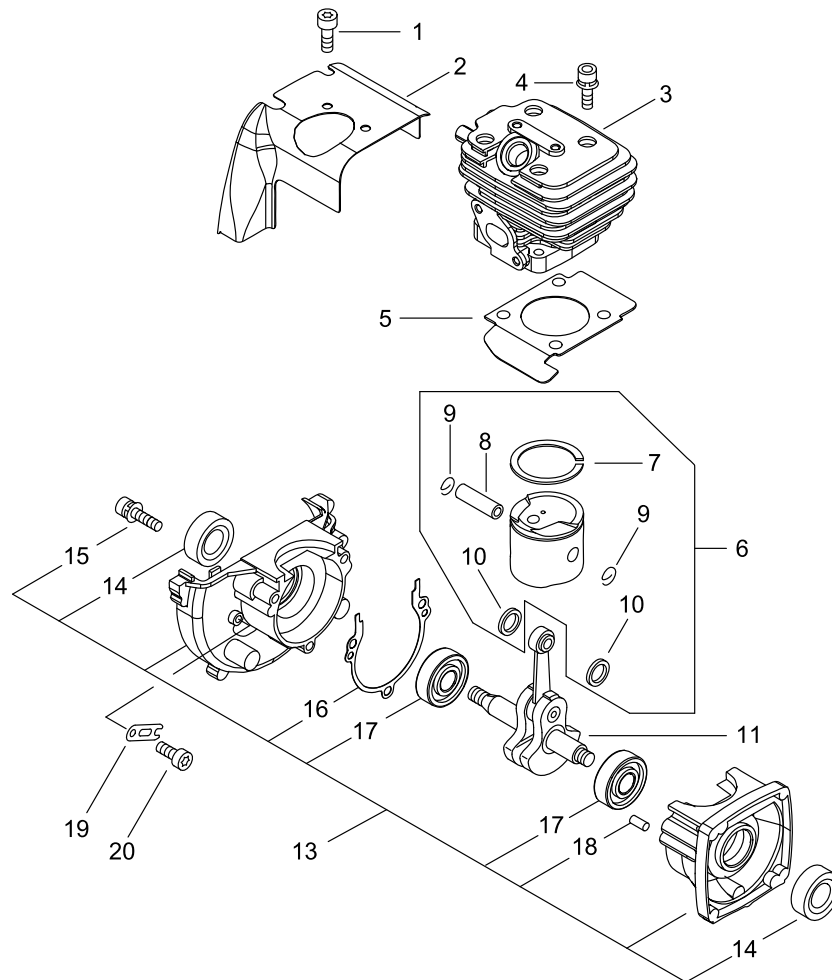

Cylinder, Crankcase, Piston

KEY NO	LV(+)	Part No	Description	Qty	Standard	Comment
1		V805-000120	BOLT, TORX 5	2	TB-5*8 10.9	
2		A160-001260	COVER,CYLINDER	1		
3		A130-001020	CYLINDER	1		
4		900162-05025	BOLT, H.S. 5*25	4	5*25 W,SW	
5		V100-000190	GASKET,CYL	1		
6		P021-017410	PISTON KIT	1		
7	+	A101-000140	RING, PISTON	1	B1.2 T1.5	
8	+	V606-000000	PIN,ENG 8	1	5*8*28	
9	+	100015-04630	CIRCLIP, PISTON PIN	2		
10	+	100014-11520	SPACER, PISTON PIN	2		
11		A011-000590	CRANKSHAFT,ASY	1		
13		P021-008231	CRANKCASE KIT	1		
14	+	100212-42031	OILSEAL	2	ISCD 12*22*4.5	
15	+	900162-05028	BOLT, H.S. 5*28	3	5*28 W,SW	
16	+	100242-42030	GASKET, CRANKCASE	1		
17	+	94035-36201	BEARING BALL	2	6201X3JR2C3	
18	+	100215-03930	PIN, DOWEL	2		
19		V150-002400	PLATE,EYE	1		
20		V805-000120	BOLT, TORX 5	1	TB-5*8 10.9	

Carburettor

Carburettor

KEY NO	LV(+)	Part No	Description	Qty	Standard	Comment
		A021-001880	CARBURETOR, DIAPHRAGM	1	WTA-33	
2	+	123126-10631	SCREEN, INLET	1		
3	+	P003-003830	COVER PUMP	1		
4	+	123110-03930	SCREW, PUMP COVER	1		
5	+	123112-15030	DIAPHRAGM, FUEL PUMP	1		
6	+	123125-15030	GASKET, FUEL PUMP	1		
7	+	123137-19830	VALVE, INLET NEEDLE	1		
8	+	P003-003840	GASKET, M. DIAPHRAGM	1		
9	+	P003-003850	BODY, AIR PURGE	1		
10	+	P003-003860	SPRING	1		
11	+	123142-05560	COVER, PRIMER PUMP	1		
12	+	123181-40630	PUMP, PRIMER	1		
13	+	P003-001850	DIAPHRAGM, METERING	1		
14	+	123138-03930	PIN, METERING LEVER	1		
15	+	123139-03930	SCREW, M. LEVER PIN	1		
16	+	123123-03930	LEVER, METERING	1		
17	+	123146-10631	PLUG, WELCH	1		
18	+	P003-001400	SCREW, IDLE ADJUST	1		
19	+	123133-04260	SPRING, IDLE ADJUST	1		
20	+	P003-003870	NEEDLE	1		
21	+	P003-003880	SHAFT ASY, THROTTLE	1		
22	+	P003-003890	SPRING	1		
23	+	P003-003900	VALVE, THROTTLE	1		
24	+	123114-38830	SCREW	2		
25	+	123127-15030	RING	1		
26	+	P003-003910	THROTTLE, LEVER	1		
27	+	123144-02960	SCREW	4		
29	+	P003-003920	NEEDLE	1		