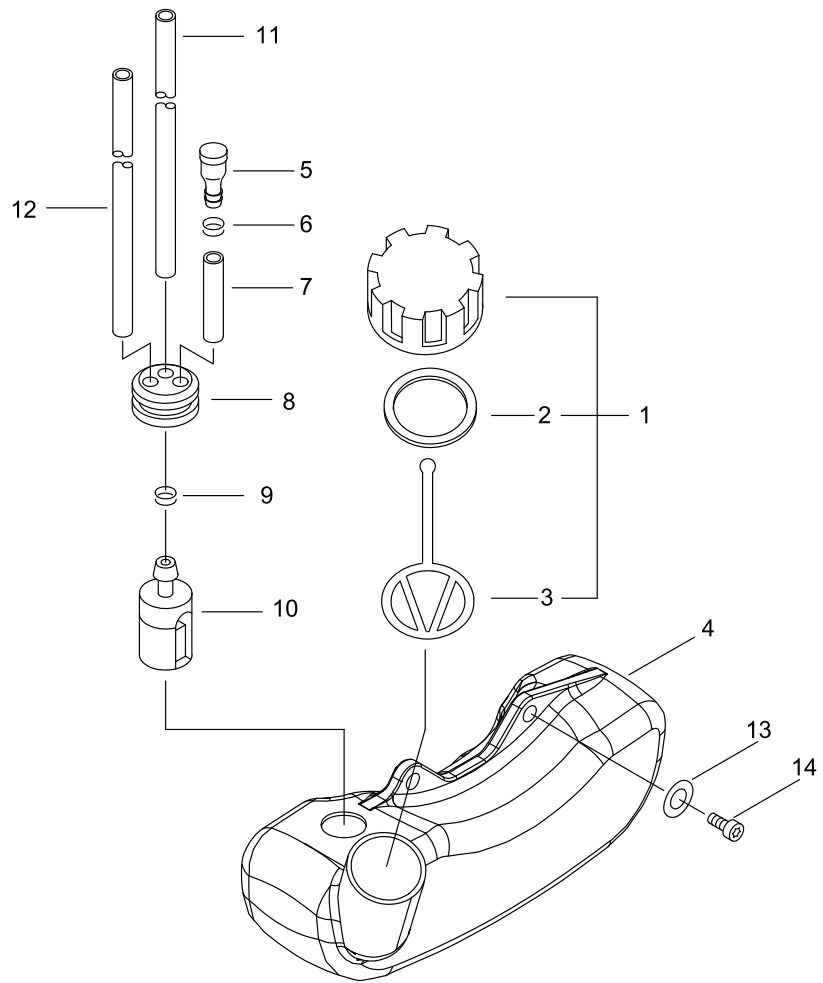

Fuel Tank

Fuel Tank

KEY NO	LV(+)	Part No	Description	Qty	Standard	Comment
1		131004-55530	CAP ASSY, FUEL TANK	1		
2	+	131016-55830	GASKET, FUEL CAP	1		
3	+	131051-56030	CLIP, FUEL CAP	1	100L	
4		131005-20561	TANK, FUEL	1		
5		A356-000030	VALVE,CHECK	1		
6		132013-09820	CLIP	1	6MM	
7		132012-04631	PIPE	1	3*5*80 NBR	
8		V137-000030	GROMMET,FUEL	1		
9		132013-09820	CLIP	1	6MM	
10		131205-07320	STRAINER, FUEL	1		
11		V471-002170	PIPE	1	3*5*230	
12		132010-49730	PIPE 3*6*85	1	3*6*85 YL	
13		900603-00005	WASHER 5	2	5.5*12*0.8	
14		V805-000150	BOLT, TORX 5	2	TB-5*16 10.9