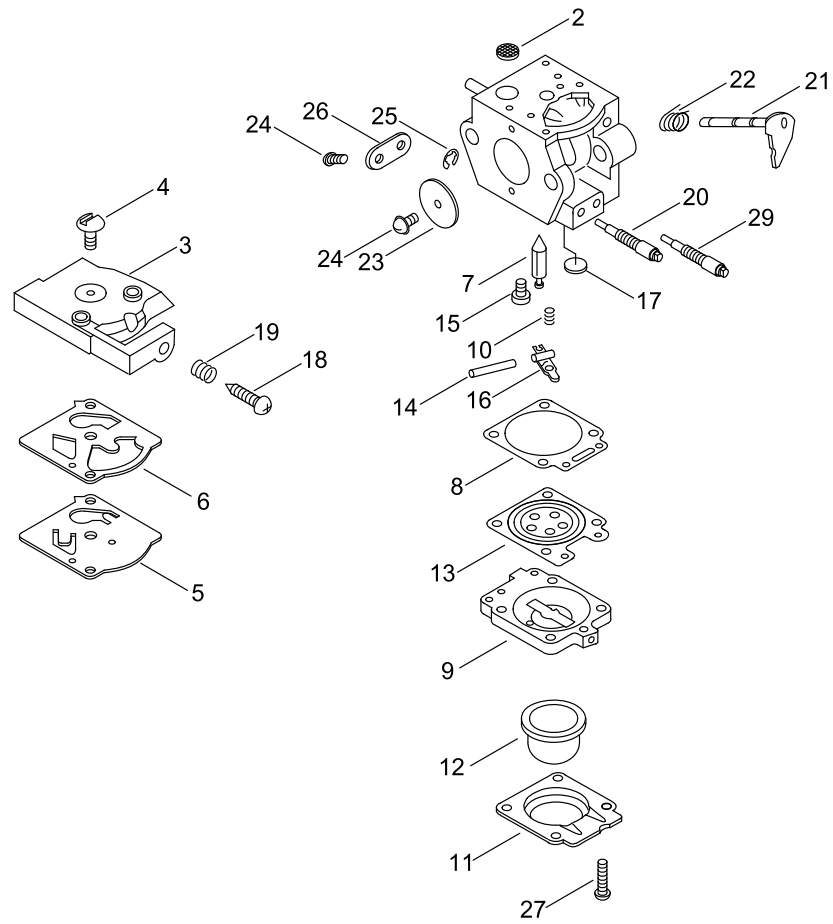

Fuel Tank

Fuel Tank

KEY NO	LV(+)	Part No	Description	Qty	Standard	Comment
1		131004-55530	CAP ASSY, FUEL TANK	1		
2	+	131016-55830	GASKET, FUEL CAP	1		
3	+	131051-56030	CLIP, FUEL CAP	1	100L	
4		131005-20561	TANK, FUEL	1		
5		A356-000030	VALVE,CHECK	1		
6		132013-09820	CLIP	1	6MM	
7		132012-04631	PIPE	1	3*5*80 NBR	
8		V137-000030	GROMMET,FUEL	1		
9		132013-09820	CLIP	1	6MM	
10		131205-07320	STRAINER, FUEL	1		
11		V471-002170	PIPE	1	3*5*230	
12		132010-49730	PIPE 3*6*85	1	3*6*85 YL	
13		900603-00005	WASHER 5	2	5.5*12*0.8	
14		V805-000150	BOLT, TORX 5	2	TB-5*16 10.9	

Carburettor

Carburettor

KEY NO	LV(+)	Part No	Description	Qty	Standard	Comment
		A021-001880	CARBURETOR, DIAPHRAGM	1	WTA-33	
2	+	123126-10631	SCREEN, INLET	1		
3	+	P003-003830	COVER PUMP	1		
4	+	123110-03930	SCREW, PUMP COVER	1		
5	+	123112-15030	DIAPHRAGM, FUEL PUMP	1		
6	+	123125-15030	GASKET, FUEL PUMP	1		
7	+	123137-19830	VALVE, INLET NEEDLE	1		
8	+	P003-003840	GASKET, M. DIAPHRAGM	1		
9	+	P003-003850	BODY, AIR PURGE	1		
10	+	P003-003860	SPRING	1		
11	+	123142-05560	COVER, PRIMER PUMP	1		
12	+	123181-40630	PUMP, PRIMER	1		
13	+	P003-001850	DIAPHRAGM, METERING	1		
14	+	123138-03930	PIN, METERING LEVER	1		
15	+	123139-03930	SCREW, M. LEVER PIN	1		
16	+	123123-03930	LEVER, METERING	1		
17	+	123146-10631	PLUG, WELCH	1		
18	+	P003-001400	SCREW, IDLE ADJUST	1		
19	+	123133-04260	SPRING, IDLE ADJUST	1		
20	+	P003-003870	NEEDLE	1		
21	+	P003-003880	SHAFT ASY, THROTTLE	1		
22	+	P003-003890	SPRING	1		
23	+	P003-003900	VALVE, THROTTLE	1		
24	+	123114-38830	SCREW	2		
25	+	123127-15030	RING	1		
26	+	P003-003910	THROTTLE, LEVER	1		
27	+	123144-02960	SCREW	4		
29	+	P003-003920	NEEDLE	1		