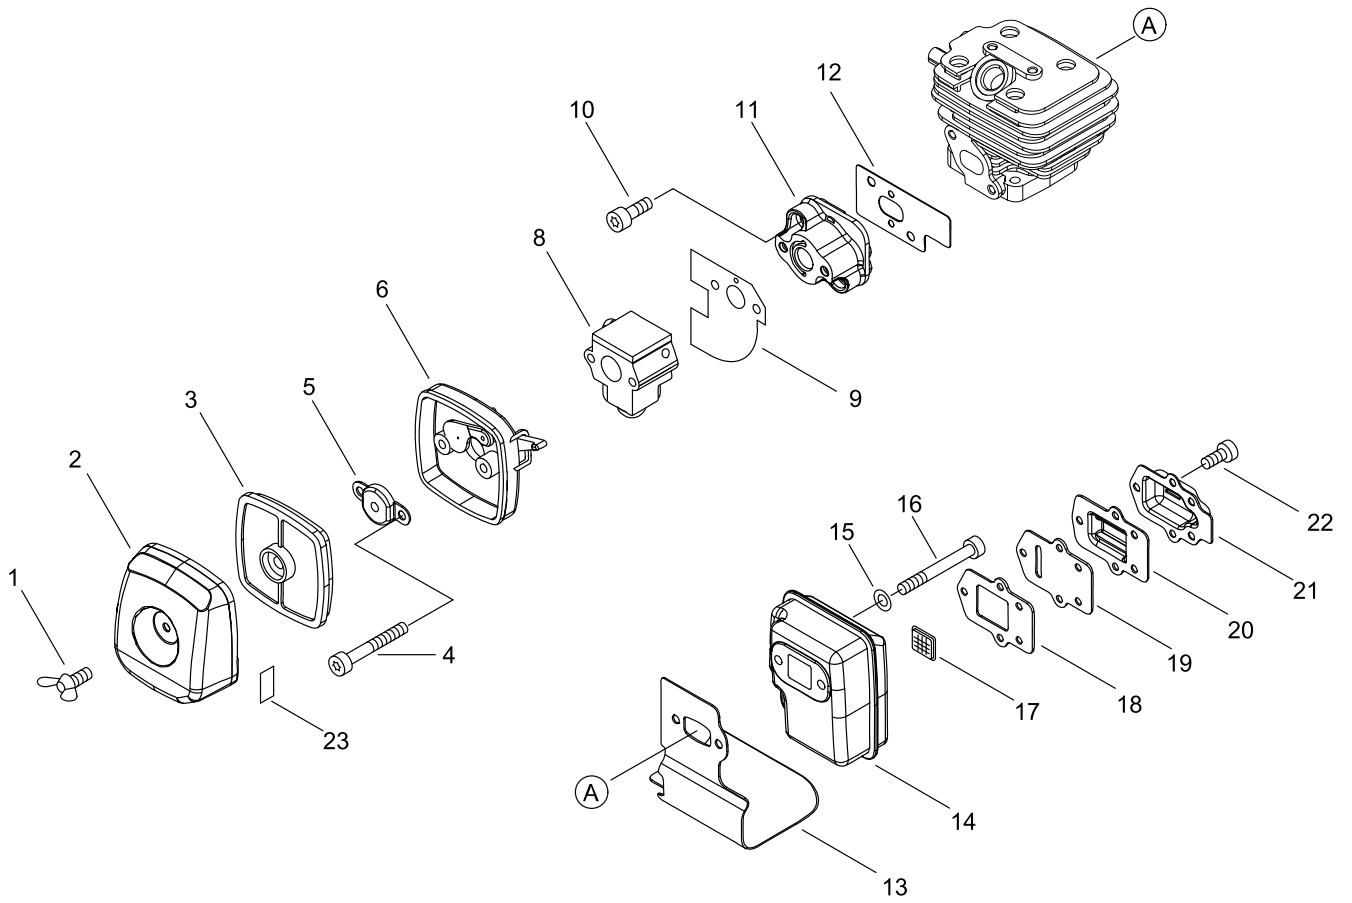

Air Cleaner, Carbuertor, Muffler

Air Cleaner, Carbuertor, Muffler

KEY NO	LV(+)	Part No	Description	Qty	Standard	Comment
1		210417-52730	BOLT, WING	1	5*20	
2		130313-05863	LID, AIR CLEANER	1		
3		130310-54130	FILTER, AIR	1		
4		V805-000100	BOLT, TORX 5	2	TB-5*65 10.9	
5		129011-52730	PLATE, PREVENT	1		
6		P021-000991	CASE, AIR CLEANER	1		
8		A021-001880	CARBURETOR, DIAPHRAGM	1	WTA-33	
9		V103-000550	GASKET,INTAKE	1		
10		V805-000220	BOLT, TORX 5	2	TB-5*25 12.9	
11		A200-000370	INSULATOR, INTAKE	1		
12		V103-000540	GASKET,INTAKE	1		
13		V104-000960	GASKET,EXHAUST	1		
14		A300-000810	MUFFLER, EXHAUST	1		
15		900603-00005	WASHER 5	2	5.5*12*0.8	
16		V203-000190	BOLT,5	2	AN A2-70	
17		A310-000070	SCREEN, ARRESTOR	1	22*28*3	
18		V104-000940	GASKET,EXHAUST	1	T:0.5	
19		A313-001070	GUIDE, EXHAUST	1		
20		A313-000840	GUIDE, EXHAUST	1	20.5*3	
21		A313-001090	GUIDE, EXHAUST	1		
22		V804-000080	BOLT, TORX 4	5	TB4*8	
23		890332-52730	LABEL, CHOKE	1