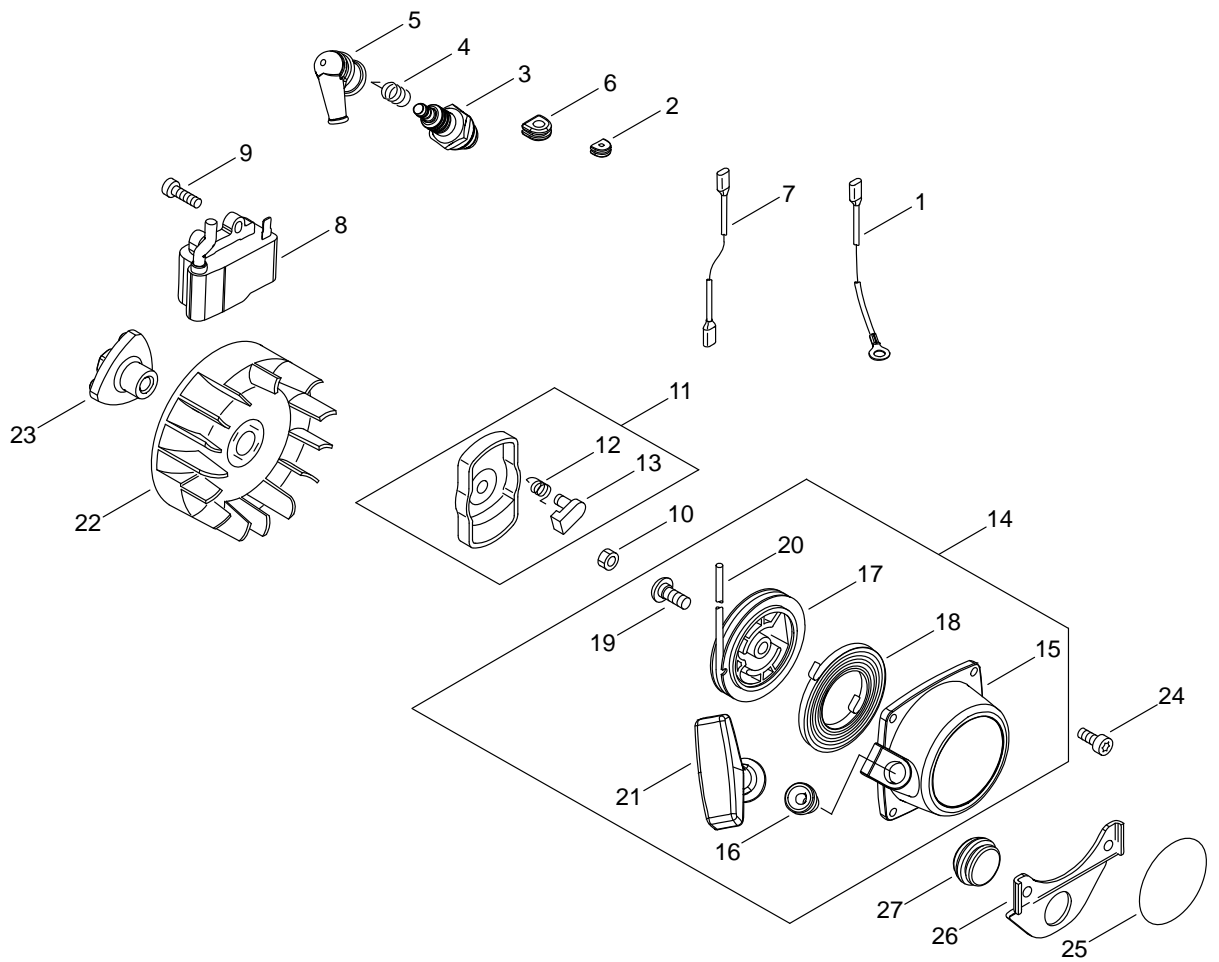

Starter, Magneto

Starter, Magneto

KEY NO	LV(+)	Part No	Description	Qty	Standard	Comment
1		V485-001210	LEAD	1	L:210	
2		152115-05530	BUSHING	1		
3		A425-000000	SPARKPLUG	1	BPMR8Y	
4		159011-03432	COIL, SPARK PLUG	1		
5		159012-03433	CAP, SPARK PLUG	1		
6		156110-04920	BUSHING	1		
7		V485-001220	LEAD	1	L:85	
8		A411-000500	COIL, IGNITION	1		
9		V804-000070	BOLT, TORX 4	2	TB-4*20 12.9	
10		900595-00008	NUT	1	8	
11		A052-000280	PULLEY,ASM STARTER	1		
12	+	177234-12220	SPRING, PAWL	1		
13	+	177218-44330	PAWL, STARTER	1	BLACK	
14		A051-000961	STARTER,RECOIL ASY	1	スターテイング製	
15	+	P022-038130	STARTER CASE	1		
16	+	P022-045770	GUIDE, ROPE	1		
17	+	P022-019691	DRUM, STARTER	1		
18	+	P022-019680	SPRING, SPIRAL	1		
19	+	177236-44330	SCREW	1		
20	+	177226-44330	ROPE, STARTER	1	3*1,000	
21	+	177228-06530	GRIP, STARTER	1		
22		A409-000210	ROTOR,MAGNETO	1		37000001-37042266
23		E101-000071	HUB,FAN	1	M8*1.25	
24		V804-000060	BOLT, TORX 4	4	TB-4*16 10.9	
25		X502-000330	LABEL,ECHO	1	ECHO	
26		V152-002220	PLATE,ANGLE	1		
27		V420-000910	CUSHION	1