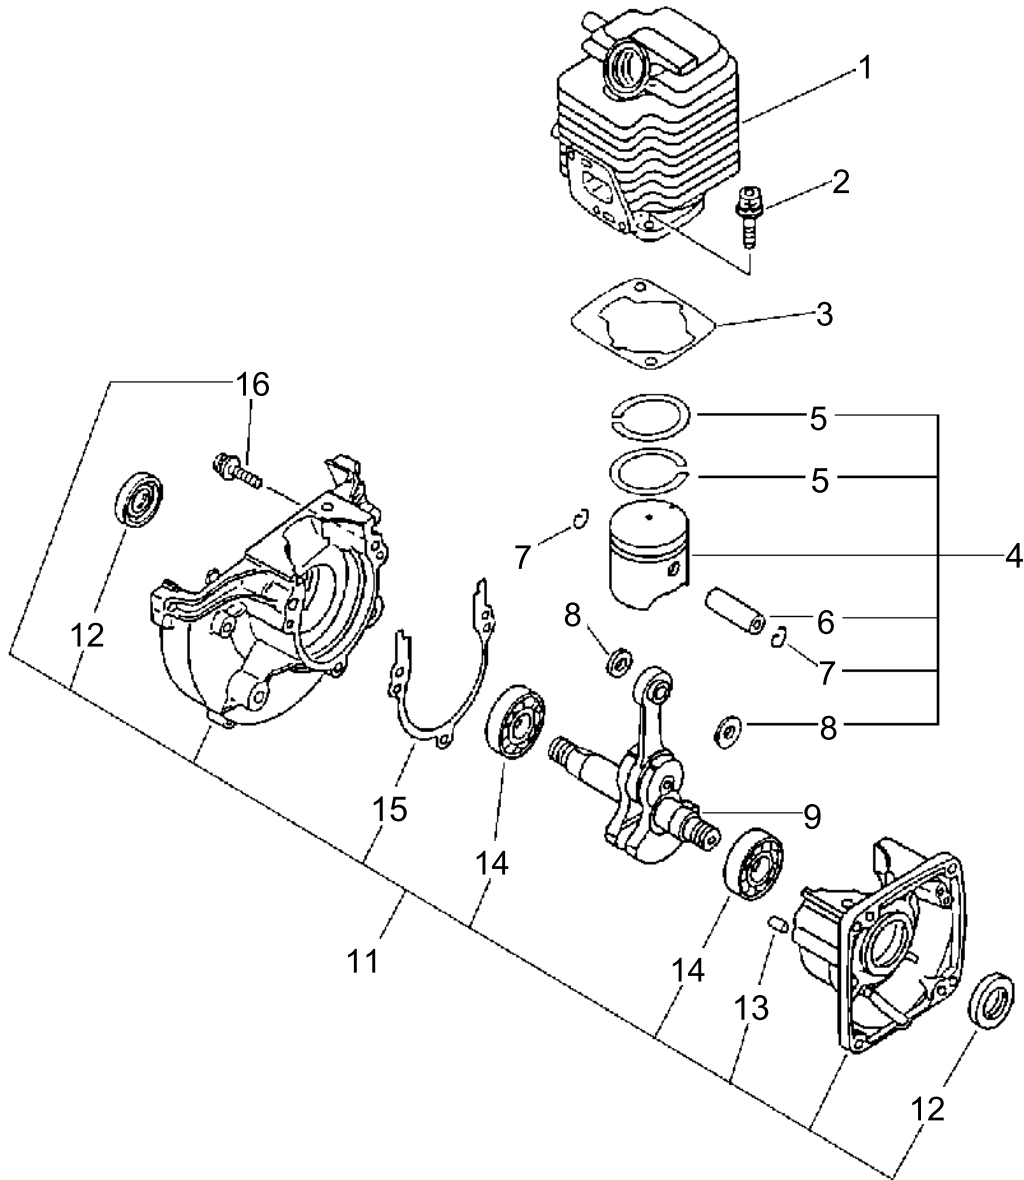

PB-2155

Published:08/08/2018

TABLE OF CONTENTS

CYLINDER, CRANKCASE, PISTON	1
STARTER, MAGNETO	3
AIR CLEANER, MUFFLER	5
FUEL TANK	7
FAN CASE	9
PIPE	11
CARBURETOR	13

CYLINDER, CRANKCASE, PISTON

CYLINDER, CRANKCASE, PISTON

KEY NO	LV(+)	Part No	Description	Qty	Standard	Comment
1		A130-000021	CYLINDER	1		
2		900162-05022	BOLT, H.S. 5*22	2	5*22 W,SW	
3		101010-44332	GASKET, CYL. BASE	1		
4		P021-001102	PISTON KIT	1		
5	+	A101-000000	RING,PISTON	2		
6	+	100013-11520	PIN, PISTON	1		
7	+	100015-04630	CIRCLIP, PISTON PIN	2		
8	+	100014-11520	SPACER, PISTON PIN	2		
9		A011-000150	CRANKSHAFT,ASM	1		
11		100204-52133	CRANKCASE KIT	1		
12	+	100212-42031	OILSEAL	2	ISCD 12*22*4.5	
13	+	100215-03930	PIN, DOWEL	2		
14	+	94035-36201	BEARING BALL	2	6201X3JR2C3	
15	+	100242-42030	GASKET, CRANKCASE	1		
16	+	900162-05028	BOLT, H.S. 5*28	3	5*28 W,SW	

STARTER, MAGNETO

STARTER, MAGNETO

KEY NO	LV(+)	Part No	Description	Qty	Standard	Comment
1		X502-000330	LABEL,ECHO	1	ECHO	
2		900163-04016	BOLT HSH	4		
3		177200-42033	STARTER ASSY	1		
4	+	177220-42030	SPRING, REWIND	1		
5	+	177215-44430	DRUM, STARTER	1		
6	+	177236-44330	SCREW	1		
7	+	177226-44330	ROPE, STARTER	1	3*1,000	
8	+	177227-42030	GUIDE, ROPE	1		
9	+	177228-06530	GRIP, STARTER	1		
10		A052-000061	PULLEY,ASM STARTER	1		
11	+	177218-44330	PAWL, STARTER	1	BLACK	
12	+	177234-12220	SPRING, PAWL	1		
13		159010-10230	PLUG, SPARK (BPMR-7A	1	BPMR-7A	
14		159011-03432	COIL, SPARK PLUG	1		
15		159012-03433	CAP, SPARK PLUG	1		
16		156611-05060	TUBE	1	6*8*150	
17		900162-04022	BOLT, H.S. 4*22	2	4*22 W,SW	
18		200011-05661	HUB, FAN	1		
20		A411-000020	COIL,IGNITION	1		
21		A409-000100	ROTOR,MAGNETO	1		
22		V485-000040	LEAD	1		
23		162021-20560	LEAD	1	130L	
33		900595-00008	NUT	1	8	

PIPE

PIPE

KEY NO	LV(+)	Part No	Description	Qty	Standard	Comment
3		210007-20660	PIPE,BLOWER	1		
4	+	900238-05010	SCREW 5*10	1	5*10	
5	+	900500-00005	NUT 5	1	5	
6		210014-20661	PIPE, STRAIGHT	1		
7		895410-06960	WRENCH, W/S-DRIVER	1		