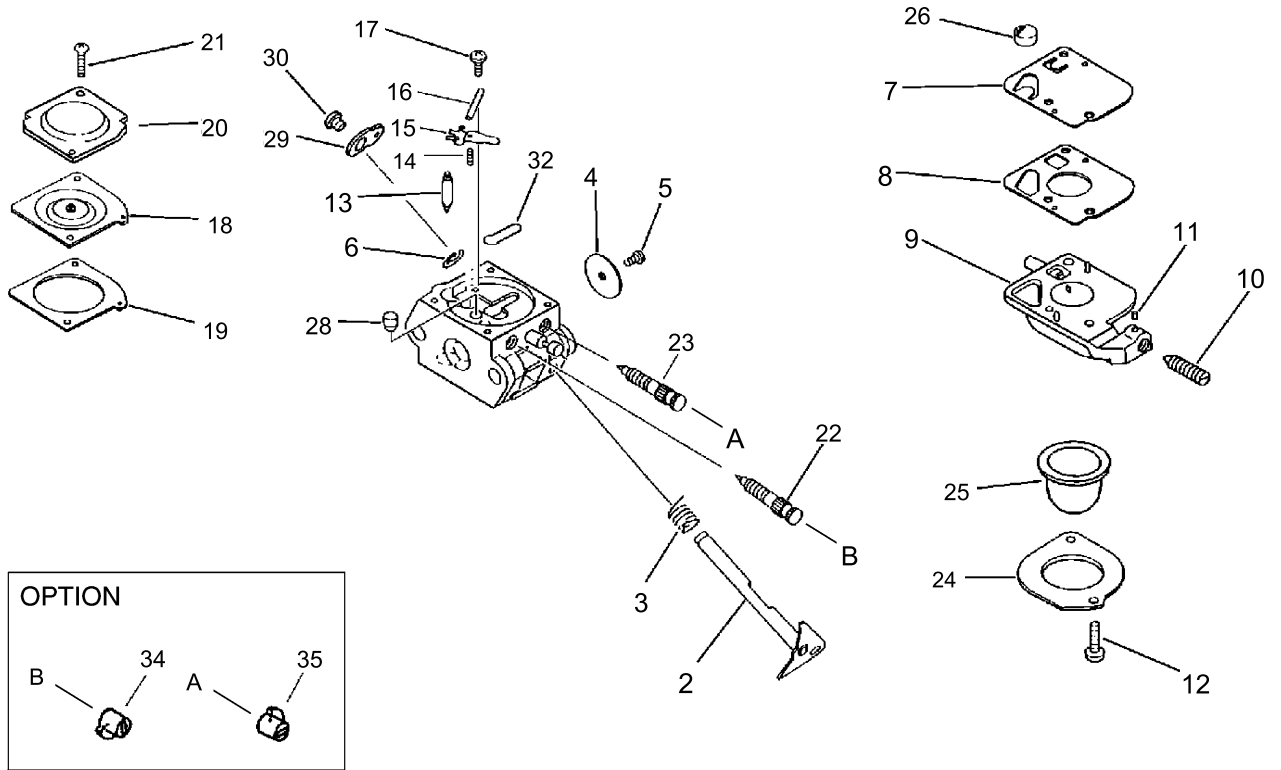

CARBURETOR

CARBURETOR

KEY NO	LV(+)	Part No	Description	Qty	Standard	Comment
		125200-20663	CARBURETOR	1	C1U-K43B EMI	
2	+	125317-06860	SHAFT, THROTTLE	1		
3	+	125313-08560	SPRING, THRT. RETURN	1		
4	+	125316-20560	VALVE, THROTTLE	1		
5	+	125314-51230	SCREW	1	3*4.5	
6	+	125327-13930	CLIP	1		
7	+	125312-12820	DIAPHRAGM, FUEL PUMP	1		
8	+	125325-13310	GASKET, PUMP	1		
9	+	P005-000990	BASE,PRIMER	1		
10	+	125334-06860	SCREW, IDLE ADJUST	1		
11	+	125378-13930	PIECE, FRICTION	1		
12	+	125310-11610	SCREW	2		
13	+	125337-06960	VALVE,INLET NEEDLE	1		
14	+	125322-07260	SPRING, COIL	1		
15	+	125323-42030	LEVER, METERING	1		
16	+	125338-13930	PIN, METERING ARM	1		
17	+	125339-42030	SCREW	1		
18	+	125341-34530	DIAPHRAGM	1		
19	+	125340-20560	GASKET, DIAPHRAGM	1		
20	+	125342-07360	COVER, DIAPHRAGM	1		
21	+	125344-52130	SCREW	2		
22	+	125320-13310	NEEDLE, HIGH SPEED	1		
23	+	P005-000440	SCREW ASY IDLE MIX.	1		
24	+	125363-11610	RING	1		
25	+	125381-08660	PUMP, PRIMING	1		
26	+	125326-42030	STRAINER	1		
28	+	125376-20660	NOZZLE, CHECK VALVE	1		
29	+	125350-20560	LEVER, THROTTLE	1		
30	+	125348-13930	SCREW	1		
32	+	125345-15130	PLUG, WELCH	1		
34		125329-08560	LIMITER, MIXTURE	1		
35		125329-09860	LIMITER, MIXTURE	1