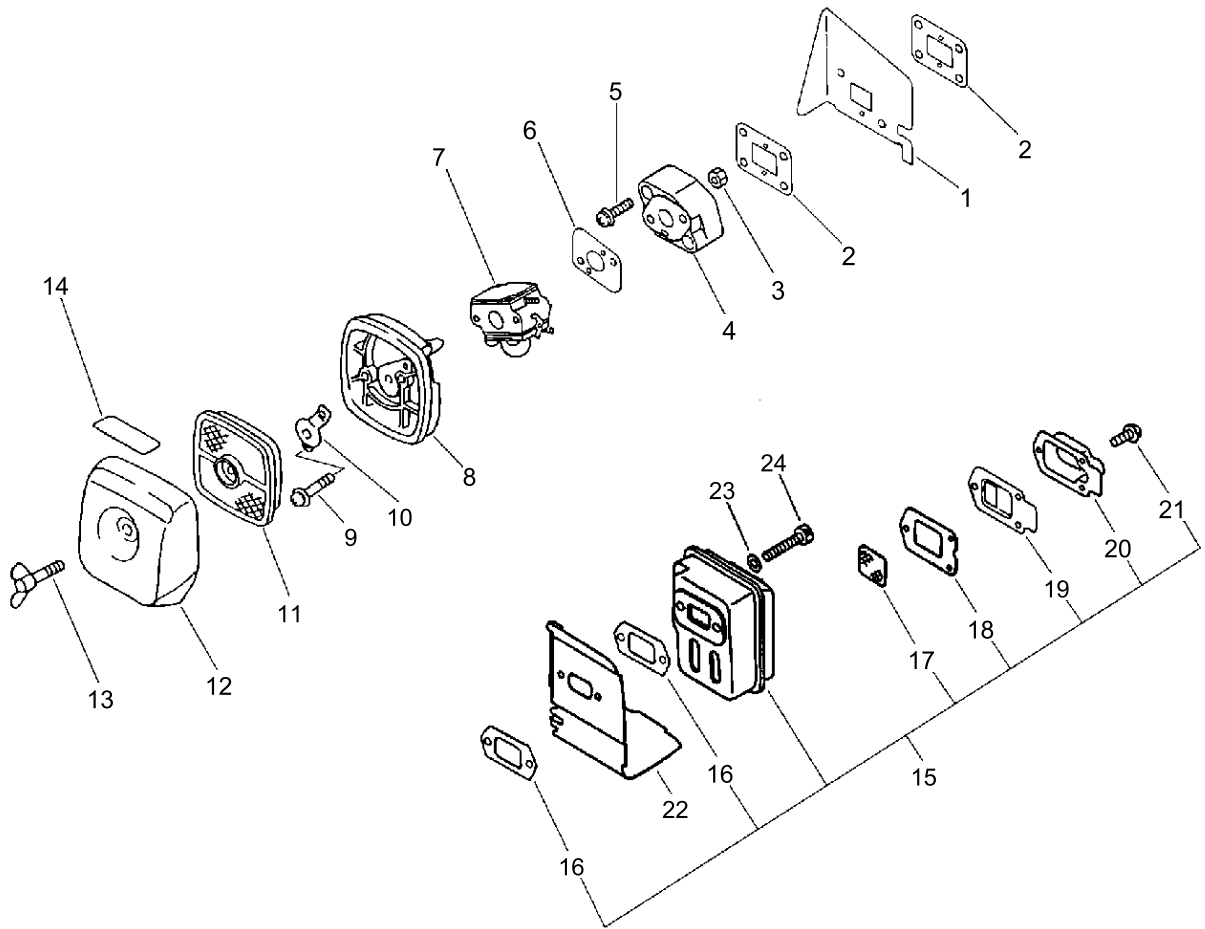

AIR CLEANER, MUFFLER

AIR CLEANER, MUFFLER

KEY NO	LV(+)	Part No	Description	Qty	Standard	Comment
1		101514-20560	COVER, CYLINDER	1		
2		130010-09561	GASKET, INTAKE	2		
3		900500-00005	NUT 5	2	5	
4		130017-05062	INSULATOR, INTAKE	1		
5		900238-05022	SCREW 5*22	2	5*22	
6		130010-20560	GASKET, INTAKE	1		
7		125200-20663	CARBURETOR	1	C1U-K43B EMI	
8		P021-004260	CASE, AIR CLEANER	1		
9		900242-05065	SCREW 5*65	2	5*65	
10		129011-52730	PLATE, PREVENT	1		
11		A226-001410	ELEMENT,AIR FILTER	1		
12		130313-05863	LID, AIR CLEANER	1		
13		210417-52730	BOLT, WING	1	5*20	
14		890121-05360	LABEL, METERING	1		
15		P021-000973	MUFFLER ASY	1		
16	+	V104-000160	GASKET,EXHAUST	2		
17	+	145862-40630	SCREEN, MUFFLER	1		
18	+	V104-000003	GASKET,EXHAUST	1		
19	+	145876-42030	LID, MUFFLER (B)	1		
20	+	A313-000020	GUIDE,EXH	1		
21	+	900242-04010	SCREW 4*10	3	4*10	
22		145871-05760	COVER, MUFFLER	1		
23		900603-00005	WASHER 5	2	5.5*12*0.8	
24		900105-05055	BOLT, H.S. 5*55	2	5*55