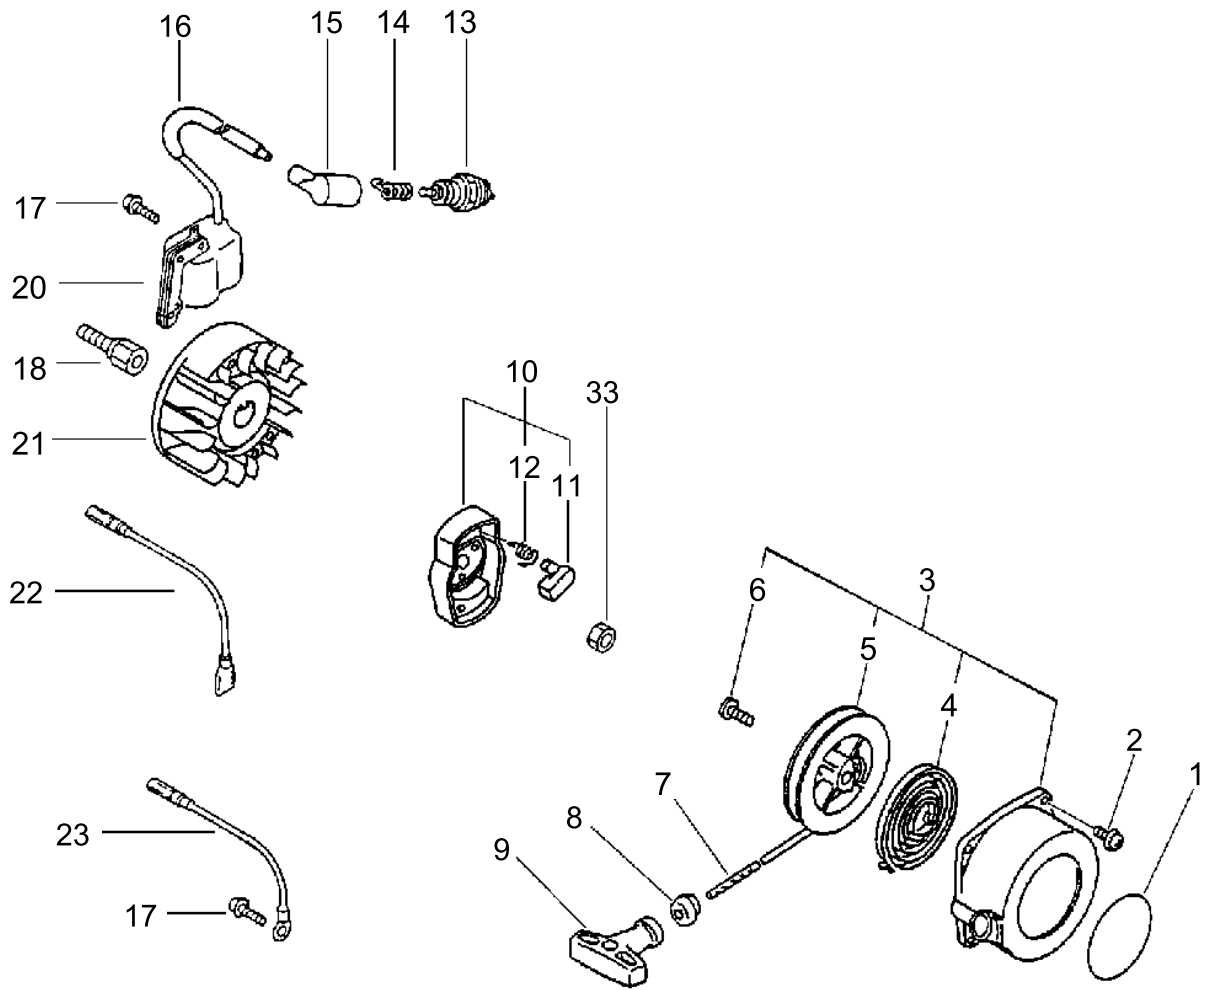

PB-2155

Published:08/08/2018

TABLE OF CONTENTS

CYLINDER, CRANKCASE, PISTON	1
STARTER, MAGNETO	3
AIR CLEANER, MUFFLER	5
FUEL TANK	7
FAN CASE	9
PIPE	11
CARBURETOR	13

CYLINDER, CRANKCASE, PISTON

CYLINDER, CRANKCASE, PISTON

KEY NO	LV(+)	Part No	Description	Qty	Standard	Comment
1		A130-000021	CYLINDER	1		
2		900162-05022	BOLT, H.S. 5*22	2	5*22 W,SW	
3		101010-44332	GASKET, CYL. BASE	1		
4		P021-001102	PISTON KIT	1		
5	+	A101-000000	RING,PISTON	2		
6	+	100013-11520	PIN, PISTON	1		
7	+	100015-04630	CIRCLIP, PISTON PIN	2		
8	+	100014-11520	SPACER, PISTON PIN	2		
9		A011-000150	CRANKSHAFT,ASM	1		
11		100204-52133	CRANKCASE KIT	1		
12	+	100212-42031	OILSEAL	2	ISCD 12*22*4.5	
13	+	100215-03930	PIN, DOWEL	2		
14	+	94035-36201	BEARING BALL	2	6201X3JR2C3	
15	+	100242-42030	GASKET, CRANKCASE	1		
16	+	900162-05028	BOLT, H.S. 5*28	3	5*28 W,SW	

STARTER, MAGNETO

STARTER, MAGNETO

KEY NO	LV(+)	Part No	Description	Qty	Standard	Comment
1		X502-000330	LABEL,ECHO	1	ECHO	
2		900163-04016	BOLT HSH	4		
3		177200-42033	STARTER ASSY	1		
4	+	177220-42030	SPRING, REWIND	1		
5	+	177215-44430	DRUM, STARTER	1		
6	+	177236-44330	SCREW	1		
7	+	177226-44330	ROPE, STARTER	1	3*1,000	
8	+	177227-42030	GUIDE, ROPE	1		
9	+	177228-06530	GRIP, STARTER	1		
10		A052-000061	PULLEY,ASM STARTER	1		
11	+	177218-44330	PAWL, STARTER	1	BLACK	
12	+	177234-12220	SPRING, PAWL	1		
13		159010-10230	PLUG, SPARK (BPMR-7A	1	BPMR-7A	
14		159011-03432	COIL, SPARK PLUG	1		
15		159012-03433	CAP, SPARK PLUG	1		
16		156611-05060	TUBE	1	6*8*150	
17		900162-04022	BOLT, H.S. 4*22	2	4*22 W,SW	
18		200011-05661	HUB, FAN	1		
20		A411-000020	COIL,IGNITION	1		
21		A409-000100	ROTOR,MAGNETO	1		
22		V485-000040	LEAD	1		
23		162021-20560	LEAD	1	130L	
33		900595-00008	NUT	1	8	

PIPE

PIPE

KEY NO	LV(+)	Part No	Description	Qty	Standard	Comment
3		210007-20660	PIPE,BLOWER	1		
4	+	900238-05010	SCREW 5*10	1	5*10	
5	+	900500-00005	NUT 5	1	5	
6		210014-20661	PIPE, STRAIGHT	1		
7		895410-06960	WRENCH, W/S-DRIVER	1		