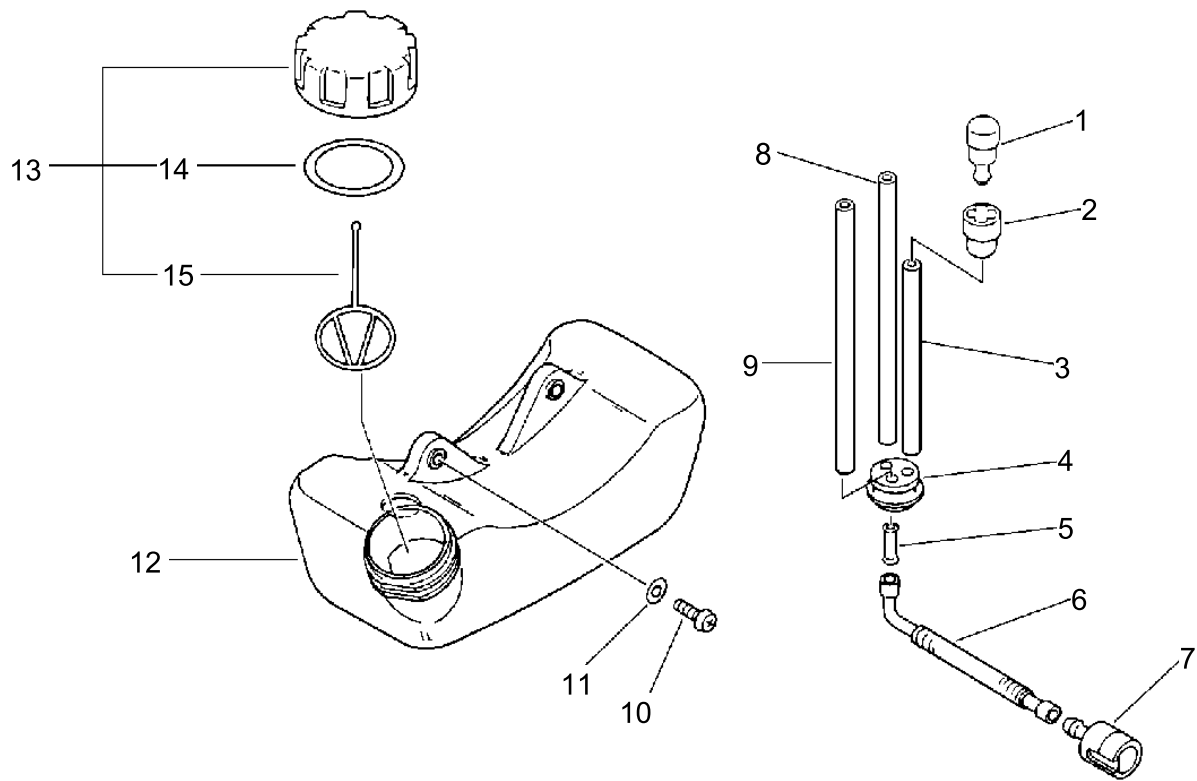

FUEL TANK

FUEL TANK

KEY NO	LV(+)	Part No	Description	Qty	Standard	Comment
1		A356-000031	VALVE,CHECK	1		
2		131328-40630	COVER, VENT	1		
3		V471-001200	PIPE	1	3*5*70 NBR	
4		132115-46730	GROMMET, FUEL	1		
5		132011-03360	CONNECTOR, FUEL PIPE	1		
6		132012-12361	PIPE	1		
7		131205-07320	STRAINER, FUEL	1		
8		V471-001210	PIPE	1	3*5*90 NBR	
9		132010-56330	PIPE 3*6*90	1	3*6*90 YL	
10		900238-05016	SCREW 5*16	2	5*16	
11		900603-00005	WASHER 5	2	5.5*12*0.8	
12		131005-20561	TANK, FUEL	1		
13		131004-55530	CAP ASSY, FUEL TANK	1		
14	+	131016-55830	GASKET, FUEL CAP	1		
15	+	131051-56030	CLIP, FUEL CAP	1	100L