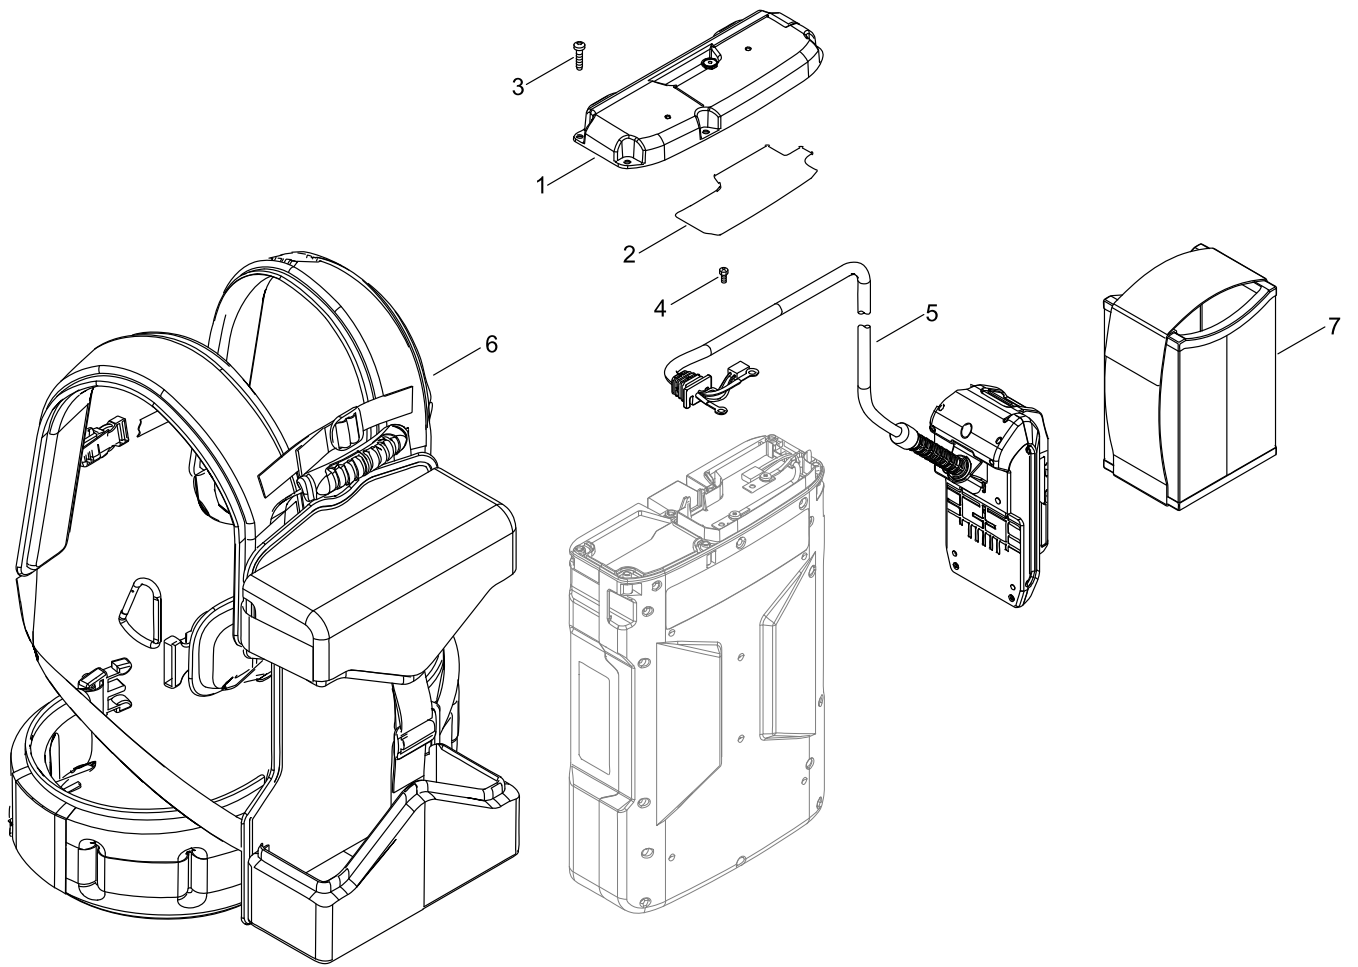

LBP-560-900

Published:11/27/2017

TABLE OF CONTENTS

BACKPACK HARNESS	1
------------------------	---

BACKPACK HARNESS

BACKPACK HARNESS

KEY NO	LV(+)	Part No	Description	Qty	Standard	Comment
1		P100-002200	CASE COVER KIT	1		
2		V541-000630	SEAL	1		
3		V805-000000	BOLT, TORX 5	7	TT-5*16 DG 10.9	
4		V253-001080	SCREW,5	2	M5*10	
5		P100-002190	ADAPTER KIT	1		
6		C061-000720	HARNESS,ASM BACKPACK	1		
7		C126-000060	HOLDER, CASE	1		

NUMERICAL PARTS INDEX

Part No	Part description	Page
C061-000720	HARNES,ASM BACKPACK	2
C126-000060	HOLDER, CASE	2
P100-002190	ADAPTER KIT	2
P100-002200	CASE COVER KIT	2
V253-001080	SCREW,5	2
V541-000630	SEAL	2
V805-000000	BOLT, TORX 5	2