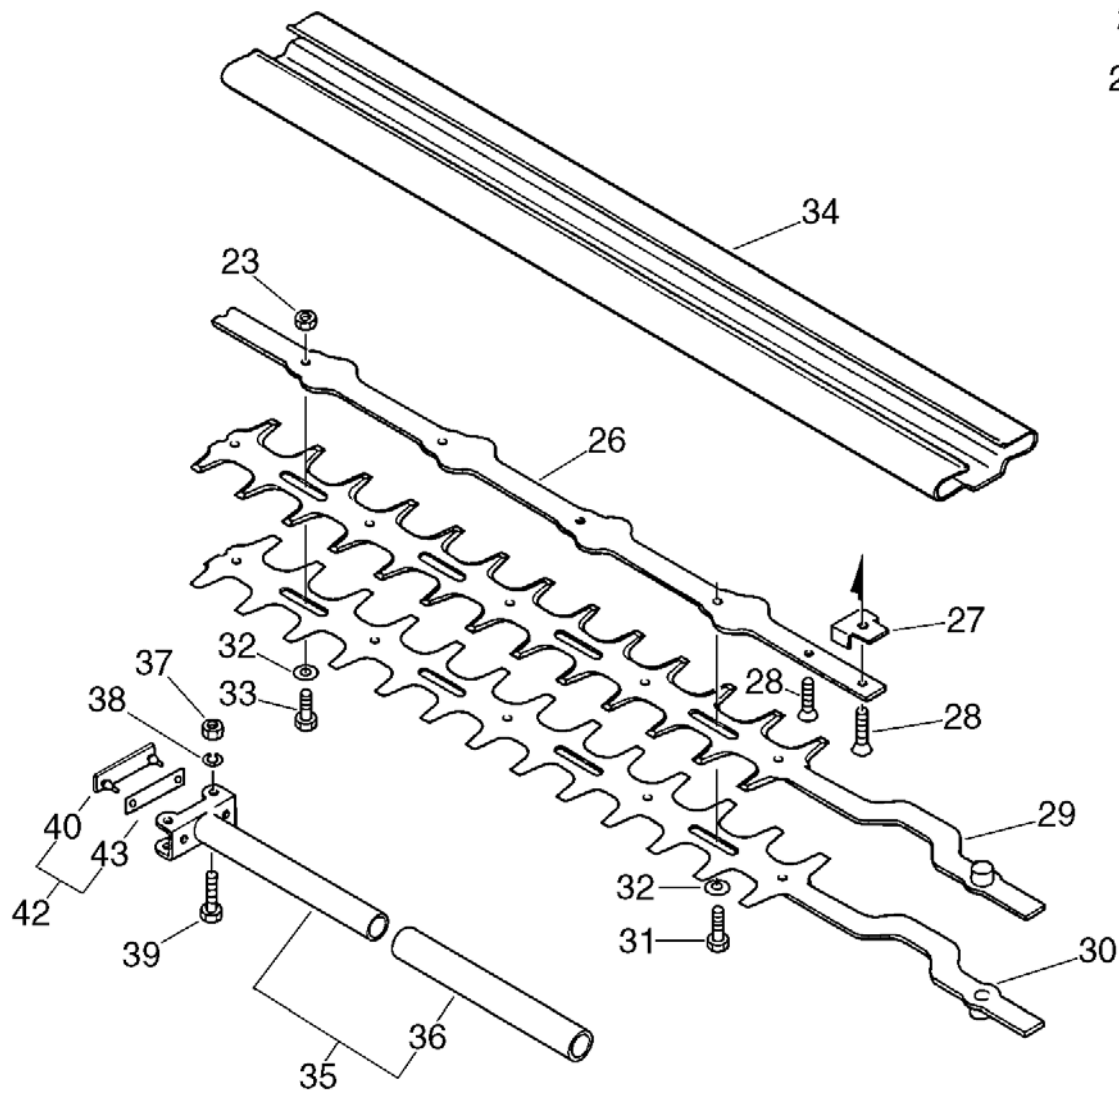

No.2

P a r t s L i s t

Group:Trimmers/Brushcutters Accessories Model:HCAA-2402 Section:Gear Case, Cutter(2)

Key	Lv	Part Number	Q'ty	Description	Remarks	Note
1		900701-00010	1	CIRCLIP 10		
2		610312-12360	1	GEAR, SPUR		
3		900800-06000	1	BEARING, BALL 6000		
4		100213-05930	1	OILSEAL		
5		610420-12361	1	CASE, GEAR		
6		610441-54030	1	GUIDE		
7		900212-04008	3	SCREW 4*8		
9		900242-03006	4	SCREW 3*6		
10		610424-54030	2	PLATE, SIDE		
11		610447-54030	1	PLATE, EYE		
12		900500-00004	2	NUT 4		
13		900142-05020	4	BOLT 5*20 (W/W,SW)		
14		610409-54031	1	CASE, CAM		
8 +		160616-05410	1	COLLAR.		
15		610450-54030	1	PLATE, GUIDE		
16		610462-54030	2	PLATE, SIDE		
17		610805-54030	2	BAR, OPERATION		
18		V110-000000	1	GASKET,GEAR CASE		
19		610344-12360	1	CAM		
20		610325-02730	1	KEY, WOODRUFF		
21		610426-54030	2	SEAL		
22		X425-000080	1	SUPPORT,CUTTER	Sus. by 699110-12360	
22		699110-12360	1	SUPPORT,CUTTER		
23		433022-06460	4	NUT		
24		900605-00005	2	WASHER, SPRING 5		
25		900500-00005	2	NUT 5		
26		X425-000070	1	SUPPORT,CUTTER	Sus. by 699117-12360	
26		699117-12360	1	SUPPORT,CUTTER