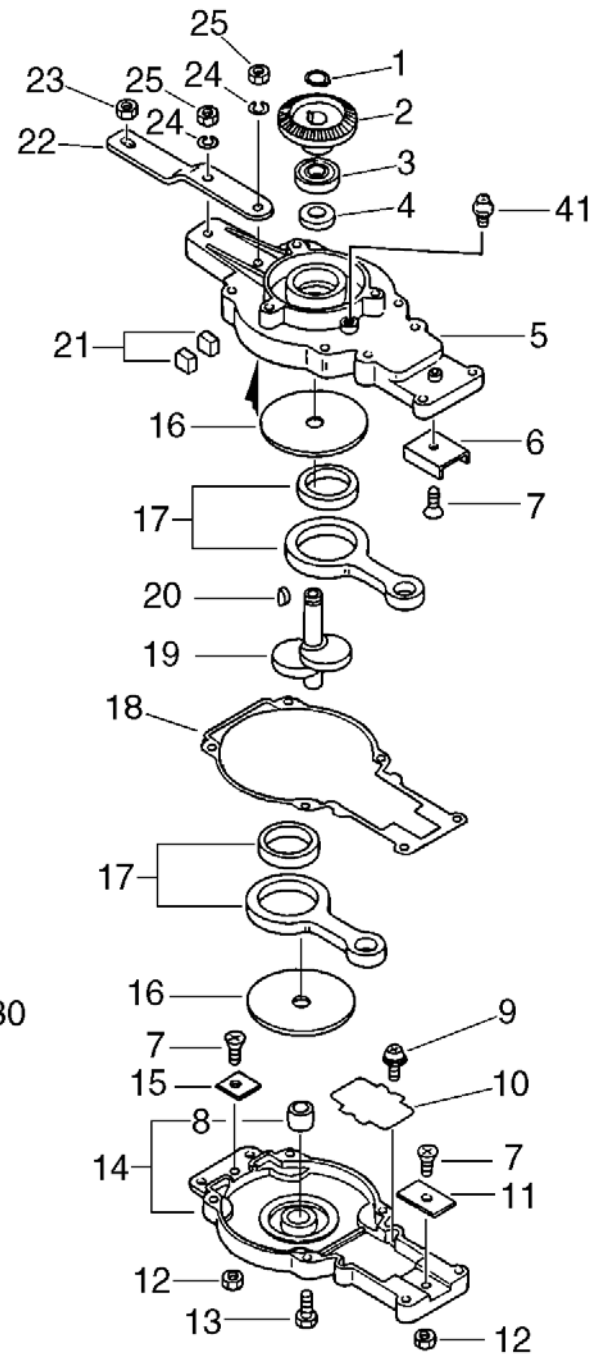

No.2

P a r t s L i s t

Group:Trimmers/Brushcutters Accessories Model:HCAA-2402 Section:Gear Case, Cutter(2)

Key	Lv	Part Number	Q'ty	Description	Remarks	Note
1		900701-00010	1	CIRCLIP 10		
2		610312-12360	1	GEAR, SPUR		
3		900800-06000	1	BEARING, BALL 6000		
4		100213-05930	1	OILSEAL		
5		610420-12361	1	CASE, GEAR		
6		610441-54030	1	GUIDE		
7		900212-04008	3	SCREW 4*8		
9		900242-03006	4	SCREW 3*6		
10		610424-54030	2	PLATE, SIDE		
11		610447-54030	1	PLATE, EYE		
12		900500-00004	2	NUT 4		
13		900142-05020	4	BOLT 5*20 (W/W,SW)		
14		610409-54031	1	CASE, CAM		
8 +		160616-05410	1	COLLAR.		
15		610450-54030	1	PLATE, GUIDE		
16		610462-54030	2	PLATE, SIDE		
17		610805-54030	2	BAR, OPERATION		
18		V110-000000	1	GASKET,GEAR CASE		
19		610344-12360	1	CAM		
20		610325-02730	1	KEY, WOODRUFF		
21		610426-54030	2	SEAL		
22		X425-000080	1	SUPPORT,CUTTER	Sus. by 699110-12360	
22		699110-12360	1	SUPPORT,CUTTER		
23		433022-06460	4	NUT		
24		900605-00005	2	WASHER, SPRING 5		
25		900500-00005	2	NUT 5		
26		X425-000070	1	SUPPORT,CUTTER	Sus. by 699117-12360	
26		699117-12360	1	SUPPORT,CUTTER