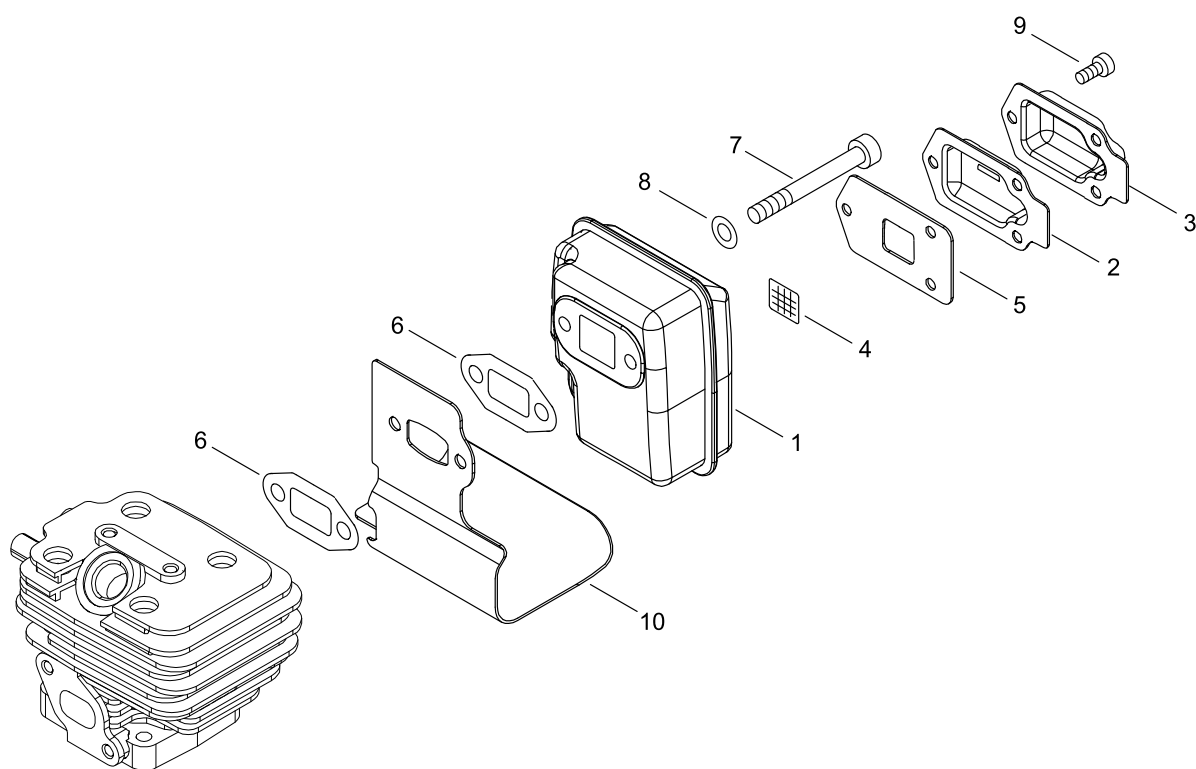

MUFFLER

MUFFLER

KEY NO	LV(+)	Part No	Description	Qty	Standard	Comment
1		145810-44330	MUFFLER	1		
2		145876-42030	LID, MUFFLER (B)	1		
3		A313-000020	GUIDE,EXH	1		
4		145862-40630	SCREEN, MUFFLER	1		
5		V104-000003	GASKET,EXHAUST	1		
6		V104-000160	GASKET,EXHAUST	2		
7		900105-05055	BOLT, H.S. 5*55	2	5*55	
8		900603-00005	WASHER 5	2	5.5*12*0.8	
9		900242-04010	SCREW 4*10	3	4*10	
10		145871-05760	COVER, MUFFLER	1