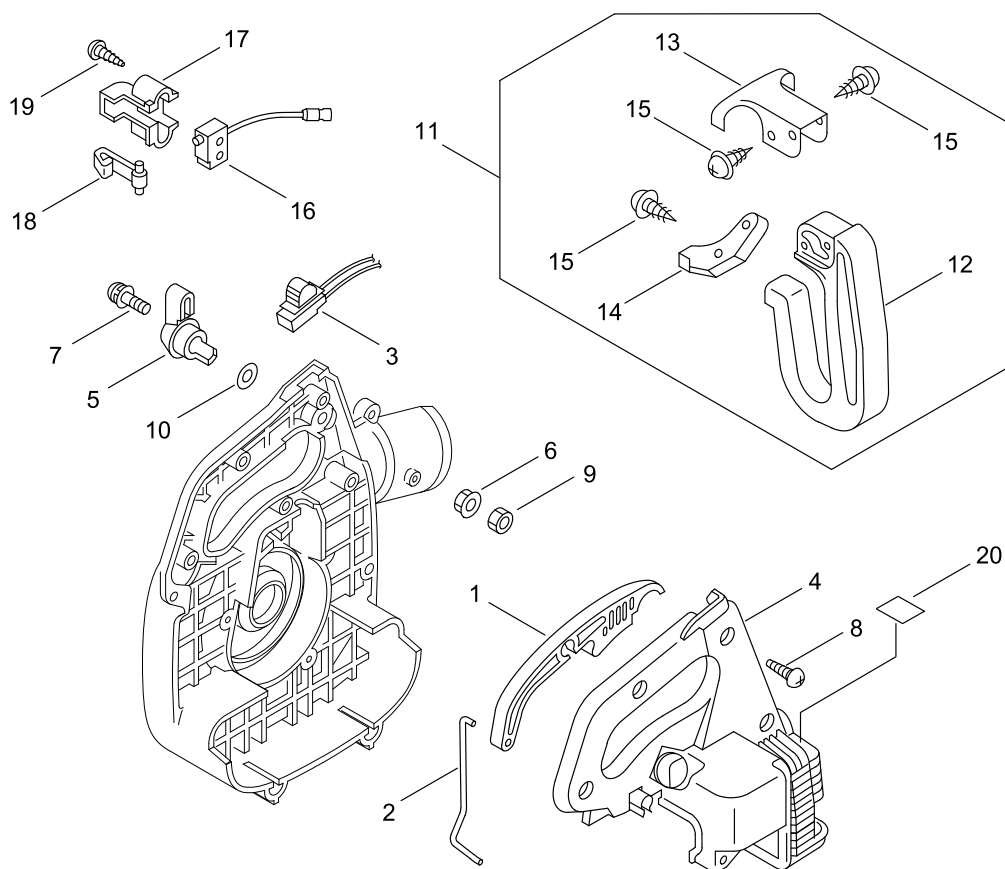

THROTTLE

THROTTLE

KEY NO	LV(+)	Part No	Description	Qty	Standard	Comment
1		178010-21760	CONTROL, THROTTLE	1		
2		178011-20561	ROD, THROTTLE	1		
3		P021-015460	SWITCH,ON OFF	1		
4		A190-000820	COVER,ENGINE	1		
5		178054-21760	CONTROL, THROTTLE	1		
6		900516-00005	NUT, FRANGE 5	1	5	
7		900238-05025	SCREW 5*25	1	5*25	
8		900253-05020	SCREW 5*20	7	5*20	
9		900502-00005	NUT 5 (3N)	1	3N5	
10		900603-00005	WASHER 5	1	5.5*12*0.8	
11		351000-05060	HANDLE ASSY, REAR	1		
12	+	351010-05060	HANDLE (BL)	1		
13	+	351011-05060	SUPPORTER HANDLE	1		
14	+	351028-05060	SUPPORTER, HANDLE	1		
15	+	900253-05016	SCREW	3	5*16	
16		163400-20660	SWITCH, IGNITION	1		
17		A439-000370	BRACKET,SWITCH	1	ES-1000X	
18		163335-20660	LEVER, ACTUATOR	1		
19		900256-04022	SCREW 4*22	2	4*22	
20		X505-002310	LABEL,CAUTION	1	HOT CAUTION