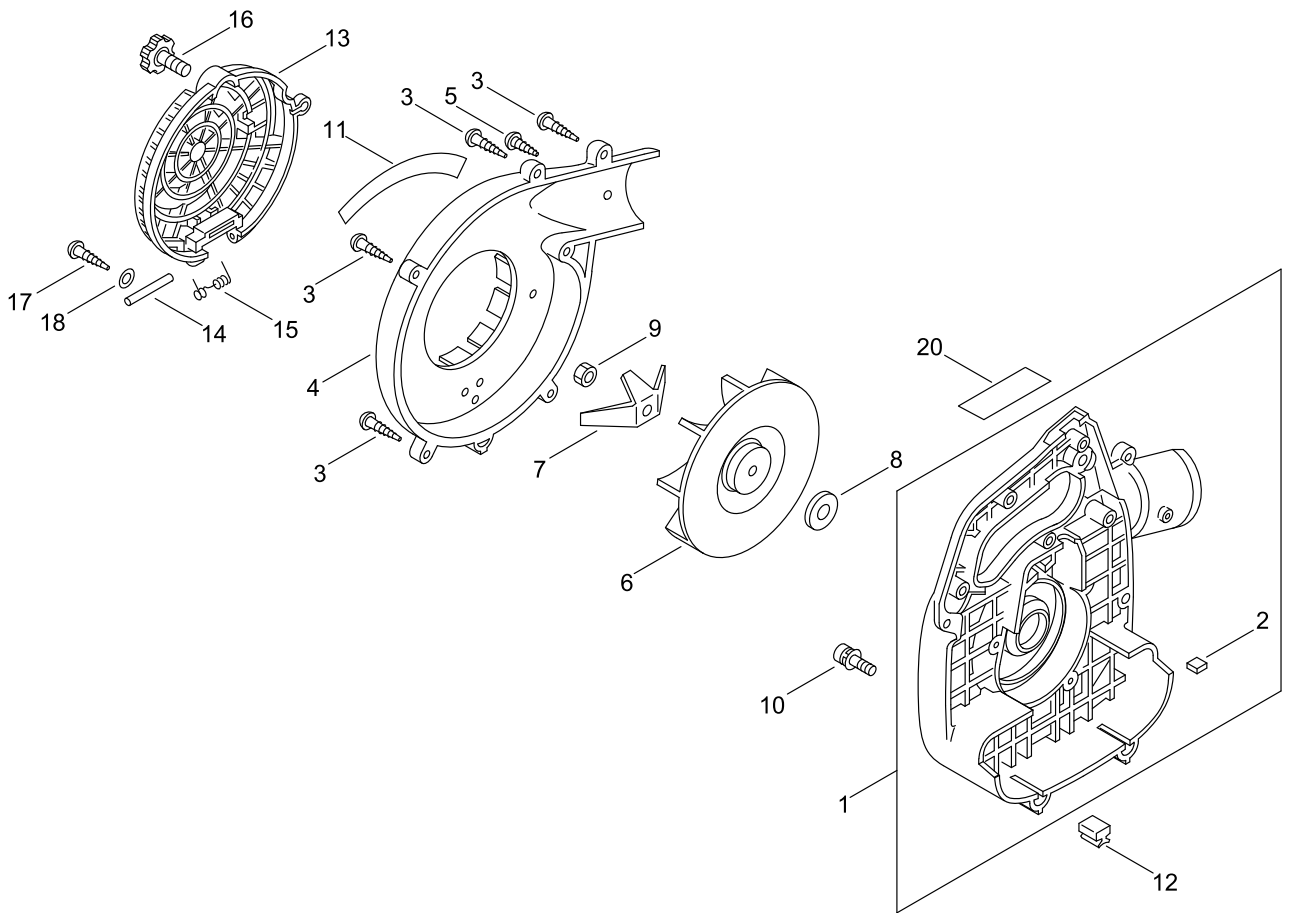

FAN CASE

FAN CASE

KEY NO	LV(+)	Part No	Description	Qty	Standard	Comment
1		P021-015710	CASE,FAN(W/PLUG)	1		
2	+	101538-28230	GROMMET,PLUG	1		
3		900253-05020	SCREW 5*20	6	5*20	
4		E103-000570	CASE,FAN	1	FAN SIDE	
5		900256-05010	SCREW, TAPPING	1		
6		200010-06363	FAN	1		
7		200180-08761	CUTTER, SHREDDER	1		
8		100132-05660	WASHER	1	8.2*30*3.0	
9		900500-00008	NUT 8	1	8*P1.25	
10		900162-04022	BOLT, H.S. 4*22	4	4*22 W,SW	
11		890115-20661	LABEL, MODEL	1	ES-2100	
12		351335-20560	CUSHION	2		
13		200124-20661	GRID, FAN CASE	1		
14		200150-05060	SHAFT, GRID	1		
15		200152-05060	SPRING, GRID	1		
16		V299-000290	KNOB,FASTENER	1	1 KNOB M5X0.8	
17		900253-05014	SCREW 5*14	1	5*14	
18		900603-00005	WASHER 5	1	5.5*12*0.8	
20		890160-09461	LABEL, CAUTION	1