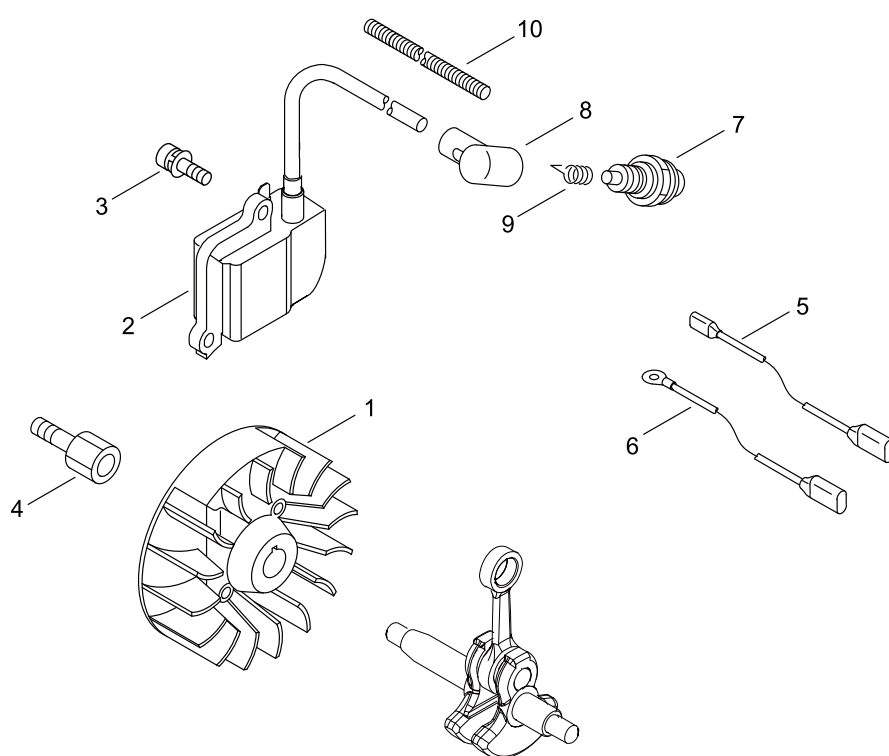

MAGNETO

MAGNETO

KEY NO	LV(+)	Part No	Description	Qty	Standard	Comment
1		A409-000100	ROTOR,MAGNETO	1		
2		A411-000021	COIL,IGNITION	1		
3		900162-04022	BOLT, H.S. 4*22	2	4*22 W,SW	
4		200011-05661	HUB, FAN	1		
5		V485-000040	LEAD	1		
6		162021-20660	LEAD	1	130L	
7		159010-10230	PLUG, SPARK (BPMR-7A	1	BPMR-7A	
8		159012-03433	CAP, SPARK PLUG	1		
9		159011-03432	COIL, SPARK PLUG	1		
10		156611-05060	TUBE	1	6*8*150