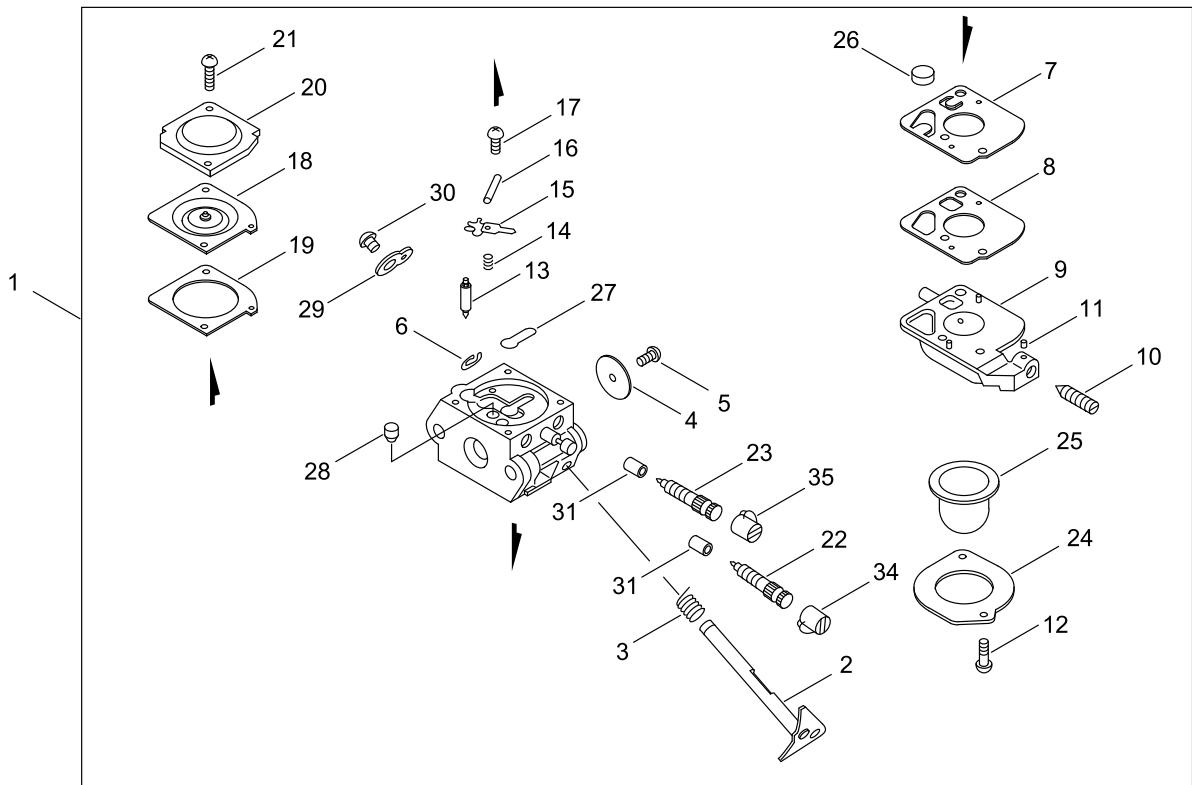

CARBURETOR

CARBURETOR

KEY NO	LV(+)	Part No	Description	Qty	Standard	Comment
1		125200-20665	CARBURETOR	1	C1U-K43B EMI	
2	+	125317-06860	SHAFT, THROTTLE	1		
3	+	125313-08560	SPRING, THRT. RETURN	1		
4	+	125316-20560	VALVE, THROTTLE	1		
5	+	125314-51230	SCREW	1	3*4.5	
6	+	125327-13930	CLIP	1		
7	+	125312-12820	DIAPHRAGM, FUEL PUMP	1		
8	+	125325-13310	GASKET, PUMP	1		
9	+	P005-000990	BASE,PRIMER	1		
10	+	125334-06860	SCREW, IDLE ADJUST	1		
11	+	125378-13930	PIECE, FRICTION	1		
12	+	125310-11610	SCREW	2		
13	+	125337-06960	VALVE,INLET NEEDLE	1		
14	+	125322-07260	SPRING, COIL	1		
15	+	125323-42030	LEVER, METERING	1		
16	+	125338-13930	PIN, METERING ARM	1		
17	+	125339-42030	SCREW	1		
18	+	P005-002690	DIAPHRAGM ,METERING	1		
19	+	125340-20560	GASKET, DIAPHRAGM	1		
20	+	125342-07360	COVER, DIAPHRAGM	1		
21	+	125344-52130	SCREW	2		
22	+	125320-13310	NEEDLE, HIGH SPEED	1		
23	+	P005-000440	SCREW ASY IDLE MIX.	1		
24	+	125363-11610	RING	1		
25	+	P005-003120	PUMP, PRIMER	1		
26	+	125326-42030	STRAINER	1		
27	+	P005-002300	PLUG, WELCH	1		
28	+	125376-20660	NOZZLE, CHECK VALVE	1		
29	+	125350-20560	LEVER, THROTTLE	1		
30	+	125348-13930	SCREW	1		
31	+	125363-12820	RETAINER	2		
34	+	125329-08560	LIMITER, MIXTURE	1		
35	+	125329-09860	LIMITER, MIXTURE	1