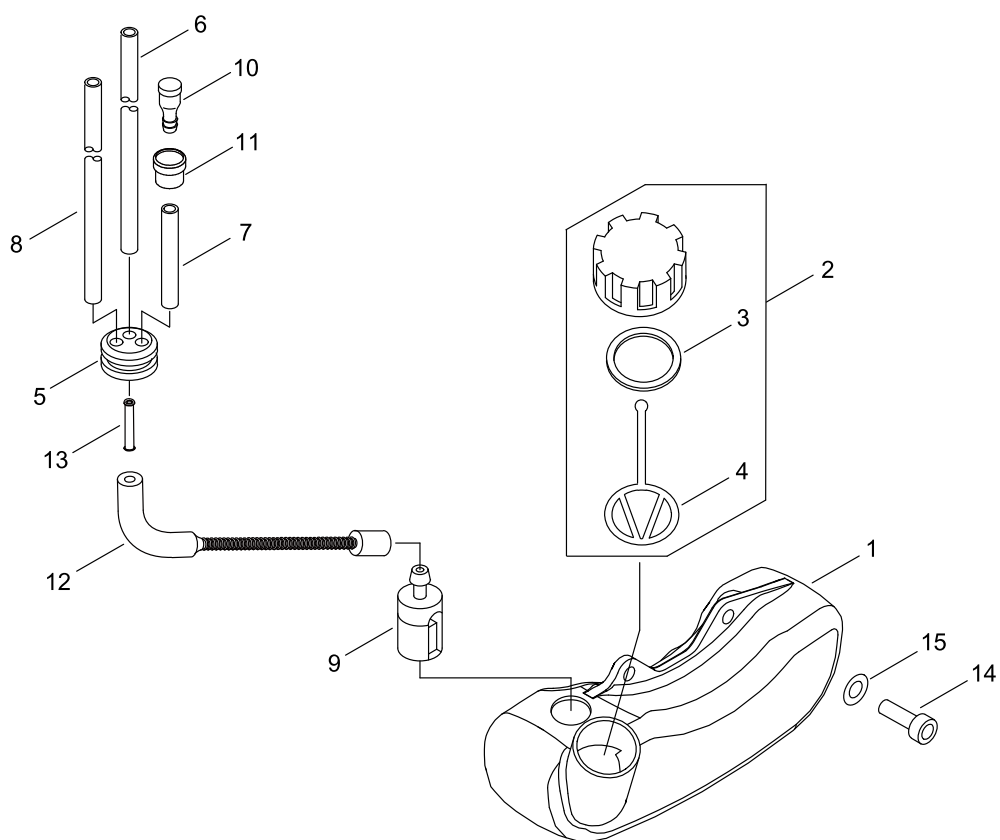

FUEL TANK

FUEL TANK

KEY NO	LV(+)	Part No	Description	Qty	Standard	Comment
1		131005-20561	TANK, FUEL	1		
2		131004-55530	CAP ASSY, FUEL TANK	1		
3	+	131016-55830	GASKET, FUEL CAP	1		
4	+	131051-56030	CLIP, FUEL CAP	1	100L	
5		132115-46730	GROMMET, FUEL	1		
6		V471-001210	PIPE	1	3*5*90 NBR	
7		V471-001200	PIPE	1	3*5*70 NBR	
8		132010-56330	PIPE 3*6*90	1	3*6*90 YL	
9		131205-07321	STRAINER, FUEL	1		
10		A356-000031	VALVE,CHECK	1		
11		131328-40630	COVER, VENT	1		
12		132012-12361	PIPE	1		
13		132011-03360	CONNECTOR, FUEL PIPE	1		
14		900238-05016	SCREW 5*16	2	5*16	
15		900603-00005	WASHER 5	2	5.5*12*0.8