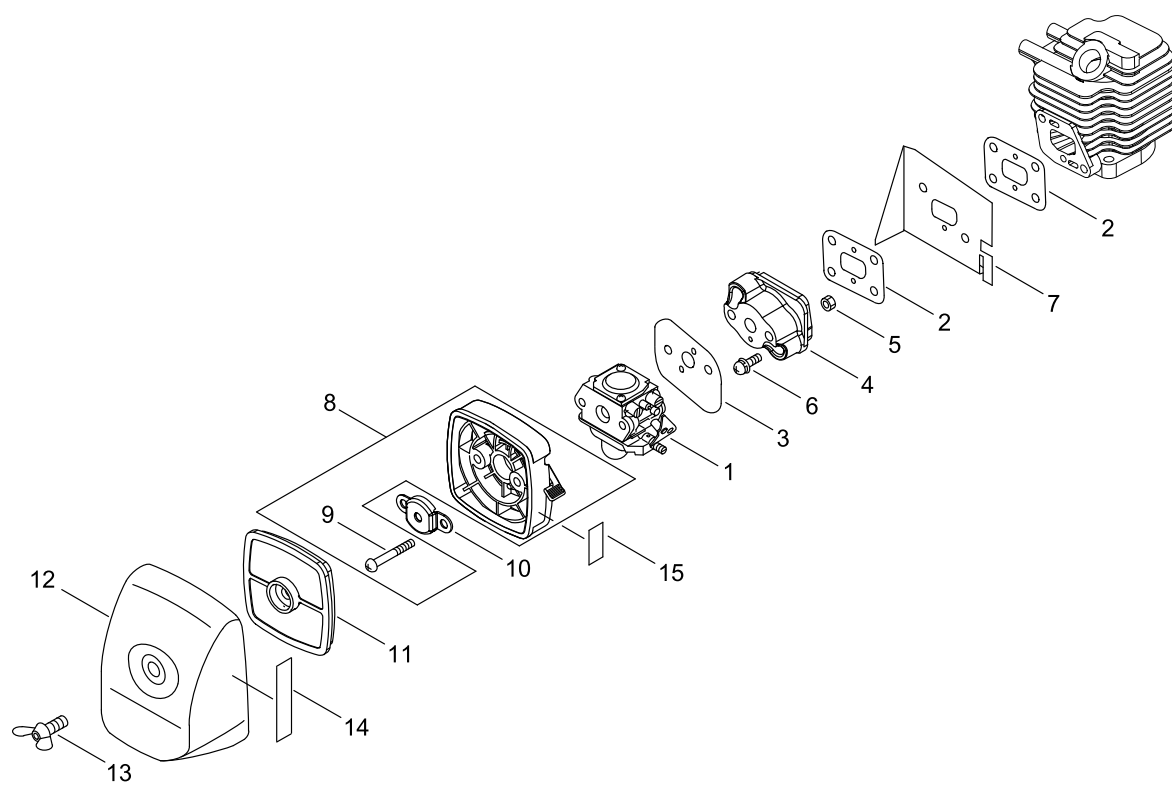

AIR CLEANER, CARBURETOR

AIR CLEANER, CARBURETOR

KEY NO	LV(+)	Part No	Description	Qty	Standard	Comment
1		125200-20665	CARBURETOR	1	C1U-K43B EMI	
2		130010-09561	GASKET, INTAKE	2		
3		130010-20560	GASKET, INTAKE	1		
4		130017-05062	INSULATOR, INTAKE	1		
5		900500-00005	NUT 5	2	5	
6		900238-05022	SCREW 5*22	2	5*22	
7		101514-20560	COVER, CYLINDER	1		
8		P021-010350	CASE,CLEANER ASY	1		
9	+	900242-05065	SCREW 5*65	2	5*65	
10		129011-52730	PLATE, PREVENT	1		
11		A226-001410	ELEMENT,AIR FILTER	1		
12		130313-05863	LID, AIR CLEANER	1		
13		210417-52730	BOLT, WING	1	5*20	
14		890121-05360	LABEL, METERING	1		
15		890560-90660	LABEL,PRIMING	1