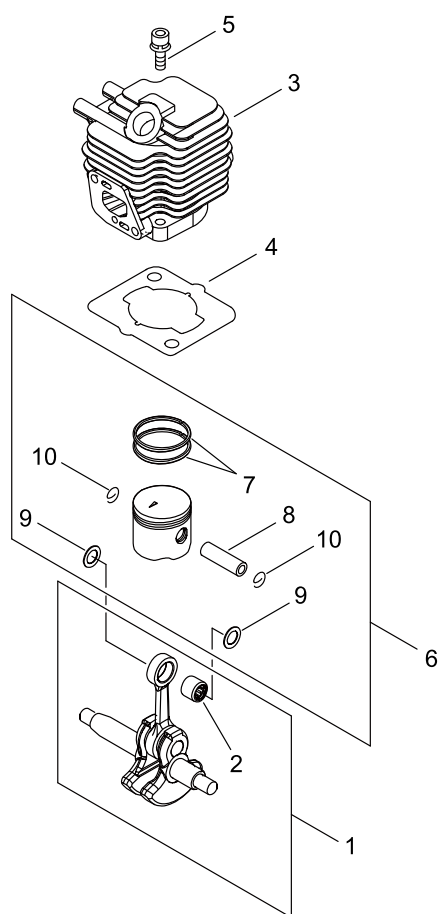

## TABLE OF CONTENTS

---

CYLINDER, PISTON, CRANKSHAFT.....	1
CRANKCASE .....	3
MAGNETO.....	5
AIR CLEANER, CARBURETOR.....	7
CARBURETOR.....	9
FUEL TANK.....	11
MUFFLER .....	13
RECOIL STARTER, PULLY .....	15
FAN CASE .....	17
THROTTLE .....	19
PIPE.....	21
ACCESSORIES .....	23

## CYLINDER, PISTON, CRANKSHAFT

KEY NO	LV(+)	Part No	Description	Qty	Standard	Comment
1		A011-000150	CRANKSHAFT,ASM	1		
2	+	V553-000060	BEARING,NEEDLE 8	1	HK0810FMV4	
3		A130-000021	CYLINDER	1		
4		101010-44332	GASKET, CYL. BASE	1		
5		900162-05022	BOLT, H.S. 5*22	2	5*22 W,SW	
6		P021-001102	PISTON KIT	1		
7	+	A101-000000	RING,PISTON	2		
8	+	100013-11520	PIN, PISTON	1		
9	+	100014-11520	SPACER, PISTON PIN	2		
10	+	100015-04630	CIRCLIP, PISTON PIN	2		

## MAGNETO

KEY NO	LV(+)	Part No	Description	Qty	Standard	Comment
1		A409-000100	ROTOR,MAGNETO	1		
2		A411-000021	COIL,IGNITION	1		
3		900162-04022	BOLT, H.S. 4*22	2	4*22 W,SW	
4		200011-05661	HUB, FAN	1		
5		V485-000040	LEAD	1		
6		162021-20660	LEAD	1	130L	
7		159010-10230	PLUG, SPARK (BPMR-7A	1	BPMR-7A	
8		159012-03433	CAP, SPARK PLUG	1		
9		159011-03432	COIL, SPARK PLUG	1		
10		156611-05060	TUBE	1	6*8*150	