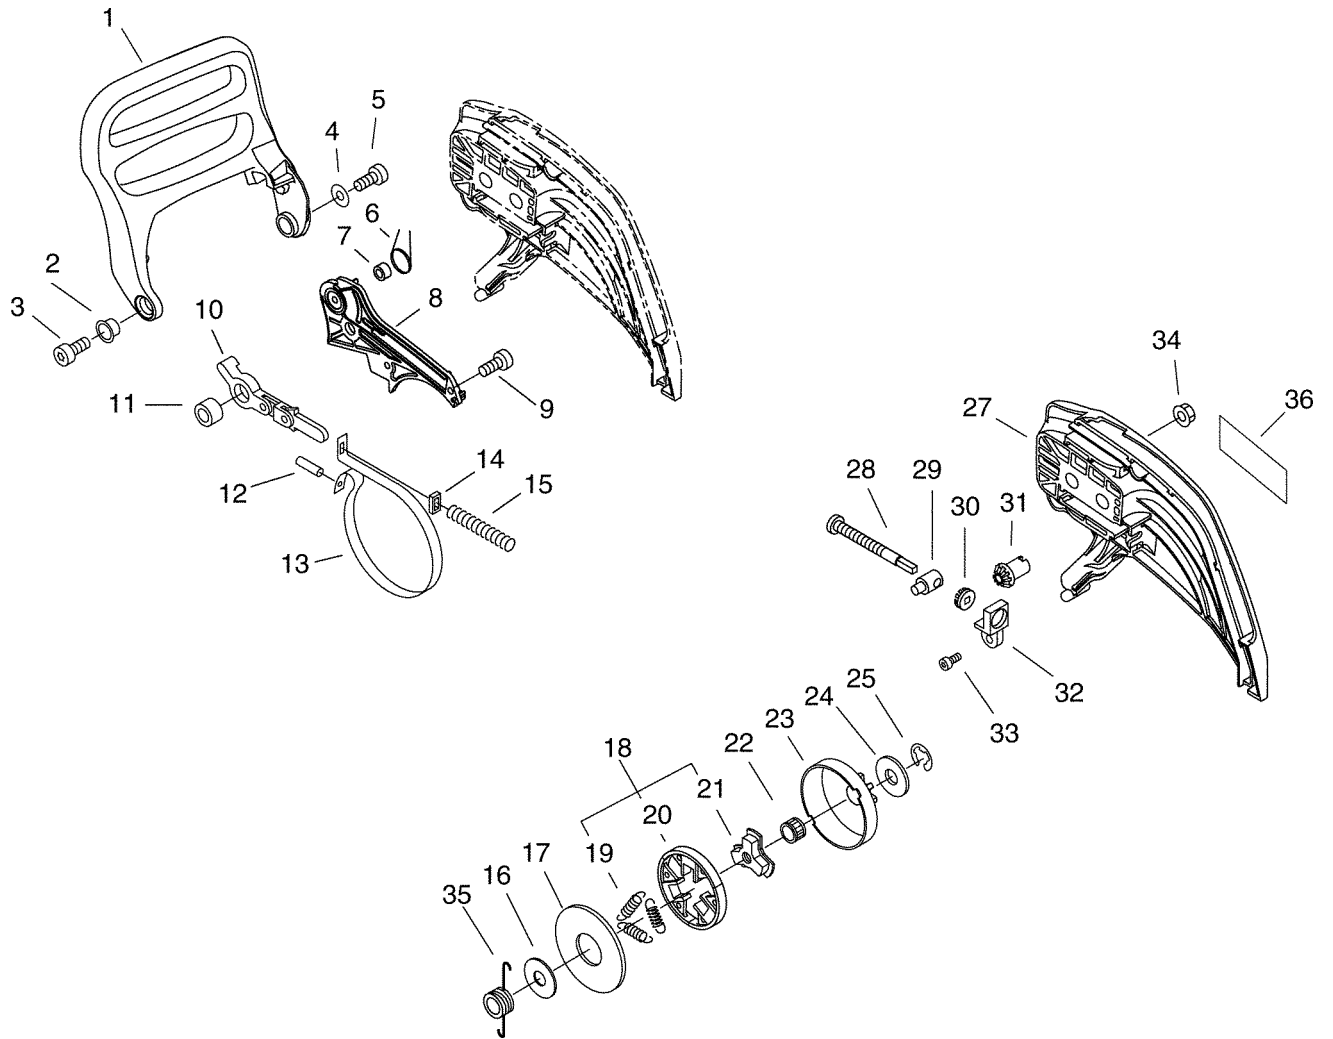

KEY	LV	PART NUMBER	Q'TY	DESCRIPTION	REMARKS
1		C320-000171	1	LEVER, BRAKE	
2		V356-000430	1	COLLAR,10	
3		V805-000010	1	BOLT, TORX 5	
4		177214-03930	1	WASHER	
5		V804-000020	1	BOLT, TORX 4	
6		V452-000250	1	SPRING,TORSION	
7		433116-35430	1	SPACER 8	
8		C345-000271	1	COVER,BRAKE	
9		V804-000000	3	BOLT, TORX 4	
10		C334-000100	1	CONNECTOR, BRAKE	
11		433116-35430	1	SPACER 8	
12		93050-30098	1	ROLLER	
13		C328-000030	1	BAND,BRAKE	
14		V376-000450	1	SPACER	
15		V450-000070	1	SPRING,COMPRESSION	
16		A551-000080	1	PLATE, CLUTCH	
17		A551-000140	1	PLATE, CLUTCH	
18		A056-000210	1	CLUTCH ASY	
19	+	V451-000470	3	SPRING,TENSION	
20	+	A555-000060	3	SHOE,CLUTCH	
21	+	A552-000100	1	HUB, CLUTCH	
22		175012-03930	1	BEARING, NEEDLE	
23		A556-000542	1	DRUM, CLUTCH	
24		100143-19830	1	WASHER