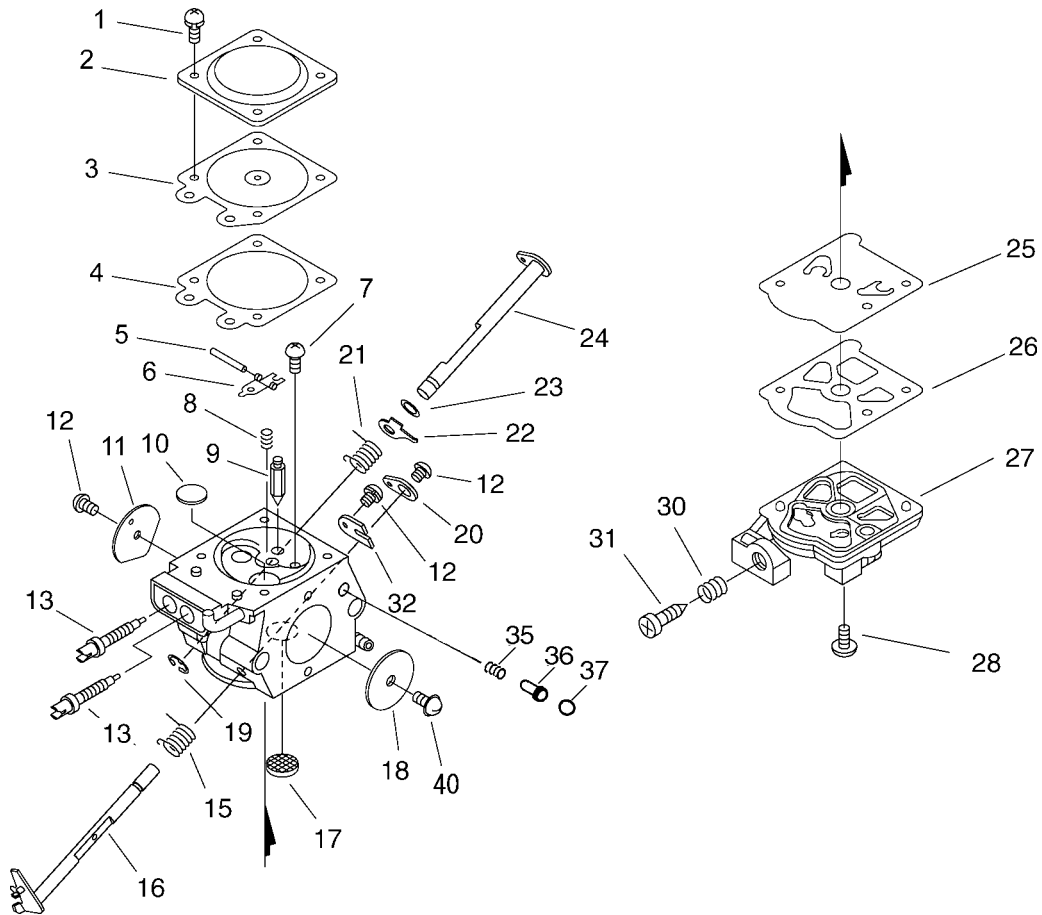

KEY	LV	PART NUMBER	Q'TY	DESCRIPTION	REMARKS
		A021-003340	1	CARBURETOR,DIAPHRAGM	
1	+	123130-02960	4	SCREW	
2	+	123142-03930	1	COVER, M. DIAPHRAGM	
3	+	P003-001850	1	DIAPHRAGM, METERING	
4	+	123140-03930	1	GASKET, M. DIAPHRAGM	
5	+	123138-03930	1	PIN, METERING LEVER	
6	+	123123-03930	1	LEVER, METERING	
7	+	123139-03930	1	SCREW, M. LEVER PIN	
8	+	123122-03660	1	SPRING, METER. LEVER	
9	+	123137-19830	1	VALVE, INLET NEEDLE	
10	+	123146-10631	1	PLUG, WELCH	
11	+	P003-002250	1	VALVE, CHOKE	
12	+	123114-38830	3	SCREW	
13	+	P003-004170	2	NEEDLE	
15	+	123113-37530	1	SPRING, THROTTLE RTN	
16	+	P003-002240	1	SHAFT ASY,THROTTLE	
17	+	123126-10631	1	SCREEN, INLET	
18	+	123116-23230	1	VALVE, THROTTLE	
19	+	123127-15030	1	RING	
20	+	P003-001040	1	LEVER THROTTLE	
21	+	P003-002260	1	SPRING	
22	+	P003-001510	1	LEVER-FAST IDLE	
23	+	123149-26030	1	WASHER	
24	+	P003-000150	1	CHOKE, SHAFT