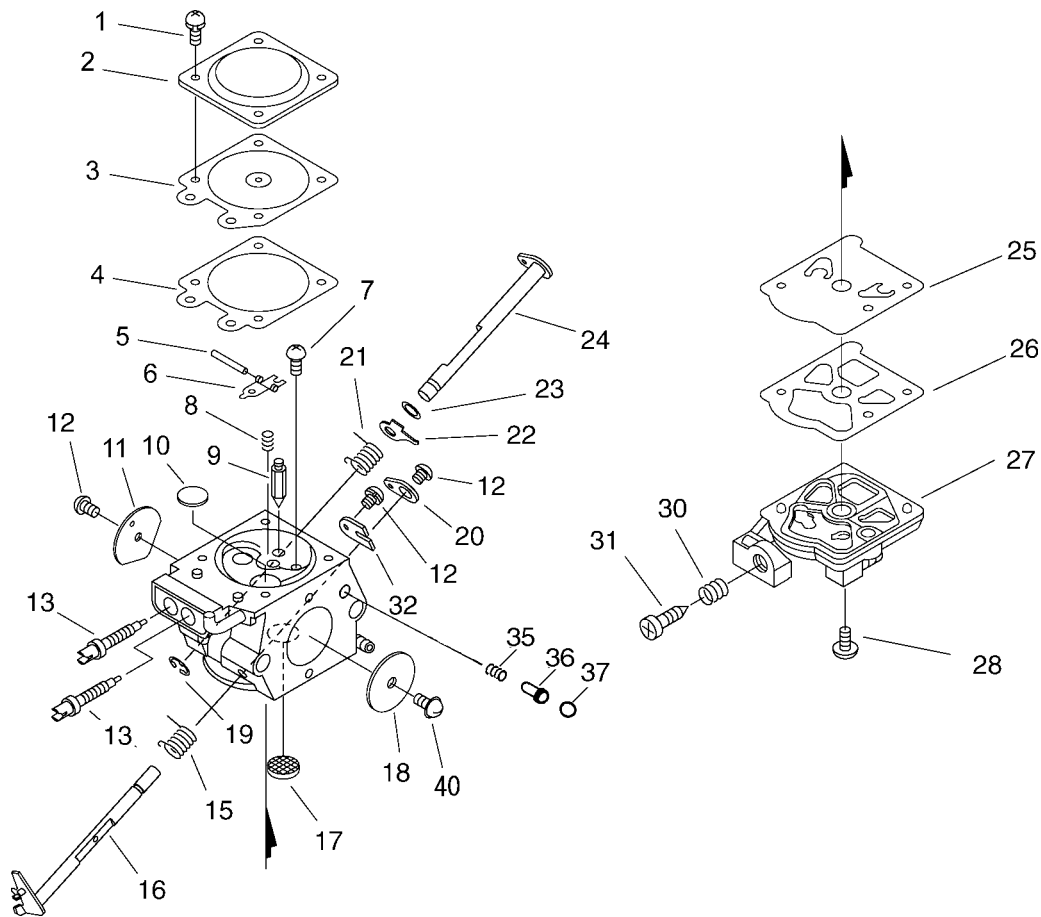

KEY	LV	PART NUMBER	Q'TY	DESCRIPTION	REMARKS
25	+	123112-15030	1	DIAPHRAGM, FUEL PUMP	
26	+	123125-15030	1	GASKET, FUEL PUMP	
27	+	123124-09520	1	COVER, FUEL PUMP	
28	+	123110-03930	1	SCREW, PUMP COVER	
30	+	123133-04260	1	SPRING, IDLE ADJUST	
31	+	123134-04260	1	SCREW, IDLE ADJUST	
32	+	123127-03930	1	CLIP, THROTTLE SHAFT	
35	+	123186-09660	1	SPRING, START VALVE	
36	+	123185-09660	1	PISTON ASSY	
37	+	123136-09660	1	BALL	
40	+	P003-002380	1	SCREW