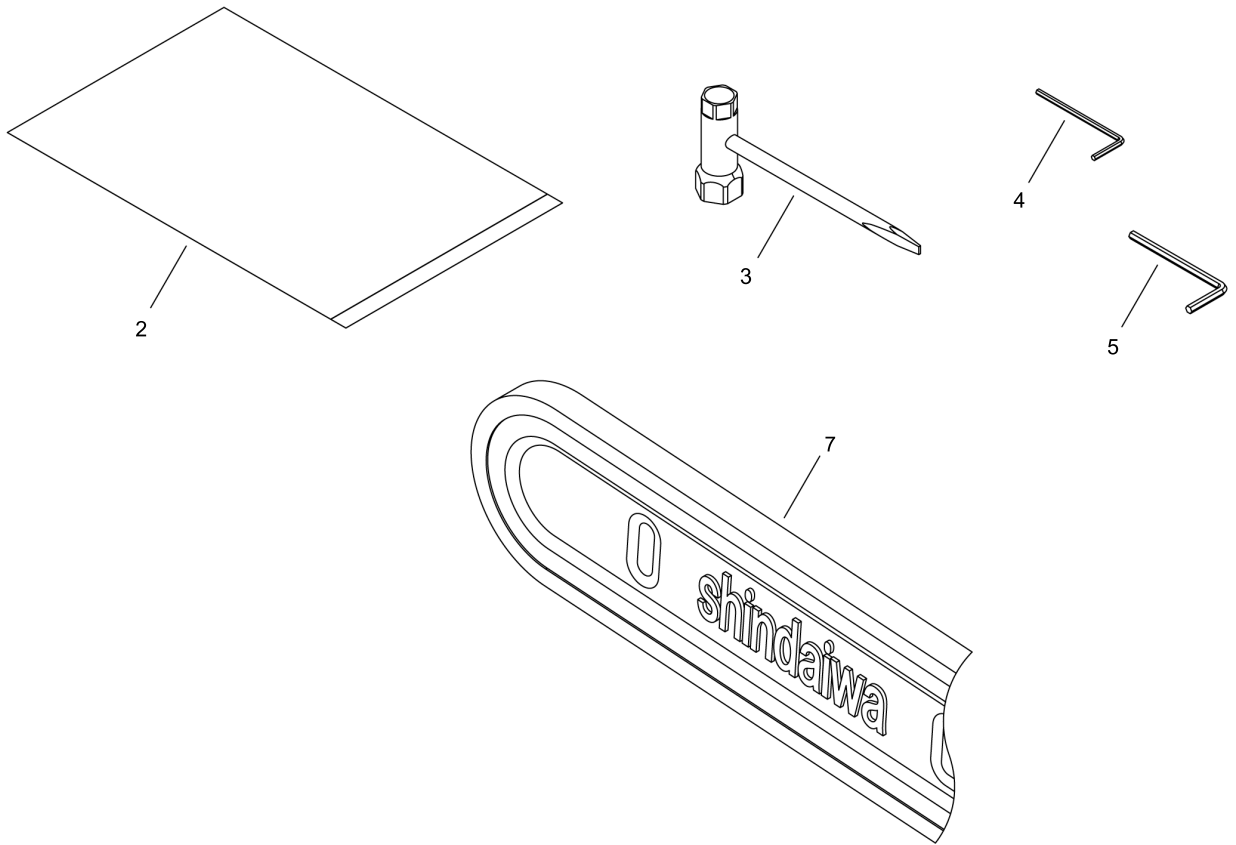

TOOLS

TOOLS

KEY NO	LV(+)	Part No	Description	Qty	Standard	Comment
2		X705-000130	POLY BAG	1		
3		X602-000150	PLUG WRENCH	1		
4		X605-000090	HEXA WRENCH 4MM	1		
5		X605-000100	TOOL,L WRENCH	1	4MM M5	
7		X490-000300	CHAIN COVER	1