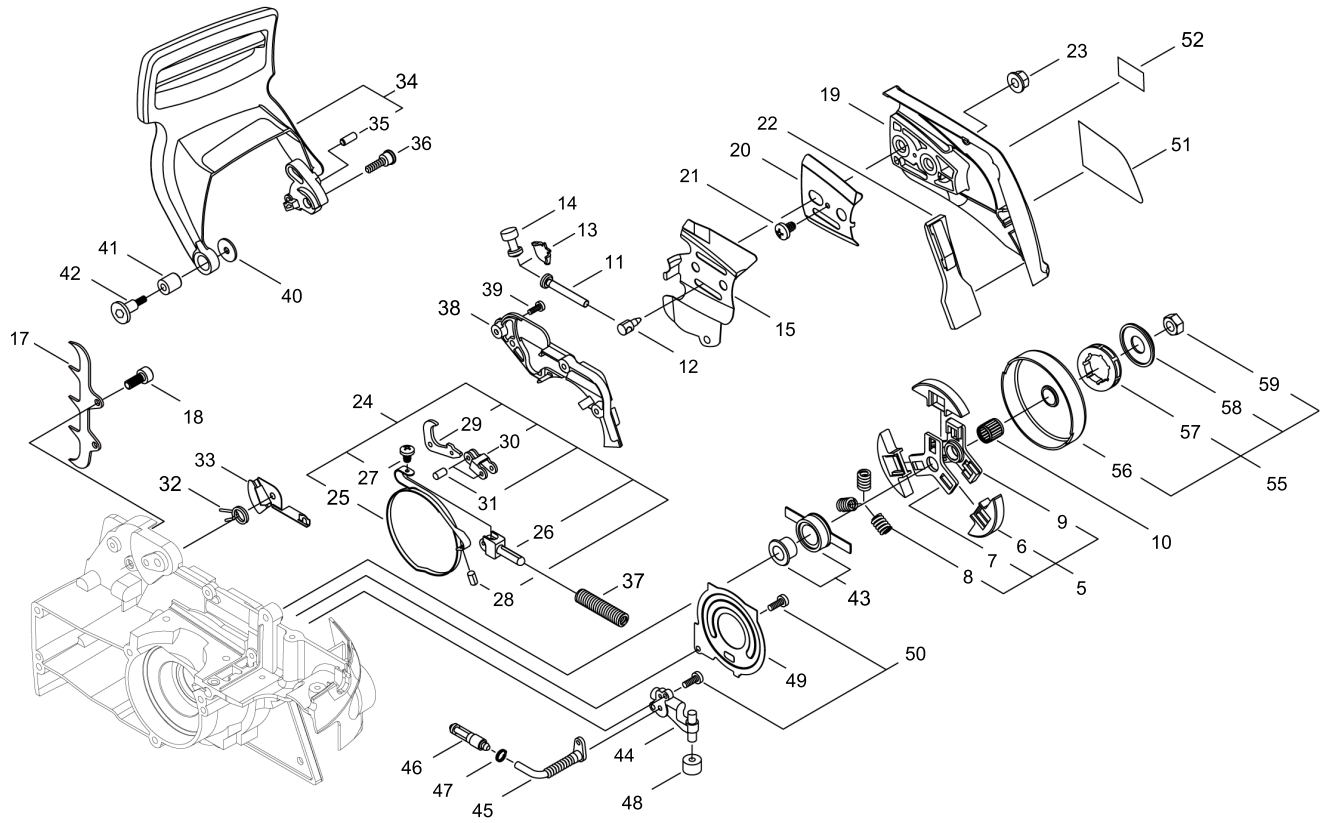

CHAIN BRAKE

CHAIN BRAKE

KEY NO	LV(+)	Part No	Description	Qty	Standard	Comment
5		A056-000610	ASM,CLUCH	1		
6	+	A555-000210	SHOE,CLUTCH	3		
7	+	A552-000230	HUB,CLUTCH	1		
8	+	V451-000930	SPRING	3		
9	+	A552-000240	HUB, CLUTCH	1		
10		V555-000150	BEARING,NEEDLE	1		
11		V253-000610	SCREW	1		
12		C309-000110	TENSIONER,CHAIN	1		
13		V152-002430	GUIDE	1		
14		V651-000790	GEAR,BEVEL	1		
15		C305-000440	PLATE,SPROCKET GUARD	1		
17		C304-000200	SPIKED	1		
18		900105-05012	BOLT, H.S. 5*12	2	5*12	
19		C300-000601	GUARD, SPROCKET	1		
20		C305-000260	PLATE,SPROCKET GUARD	1		
21		900253-04008	SCREW 4*8	1	4*8	
22		C302-000030	PROTECTOR	1		
23		V265-000200	NUT	2	M-8	
24		C328-000210	BAND,BRAKE	1		
25	+	C328-000220	BAND,BRAKE	1		
26	+	C334-000180	CONNECTOR,BRAKE	1		
27	+	91381-04010	SCREW TAPPING	1		
28	+	93042-40100	PIN, SPRING	1		
29	+	C334-000190	CONNECTOR, BRAKE	1		
30	+	C334-000200	CONNECTOR,BRAKE	1		
31	+	900330-30120	PIN	2	3*12	
32		V452-000860	SPRING,TORSION	1		
33		C347-000010	PLATE,BRAKE SEAL	1		
34		P021-026382	GUARD COMP	1		
35	+	900330-40080	PIN F 4*8	1	4*8	
36		V203-001470	BOLT,ADHESIVE	1		
37		V450-001160	SPRING,COIL	1		
38		C345-000400	COVER BRAKE	1		
39		V202-000490	BOLT	3		
40		V303-000320	WASHER,CIRCULAR 5	1		
41		J211-000430	BUSH	1		
42		V203-001410	BOLT ADHESIVE	1		
43		V652-000150	GEAR	1		
44		C022-000121	AUTO-OILER ASSEMBLY	1		
45		V470-001840	PIPE	1		
46		C209-000070	STRAINER,OIL	1		
47		V490-000500	CLIP	1		
48		C211-000010	ELEMENT	1		
49		C236-000060	COVER,OILER	1		
50		V202-000520	BOLT,4	3