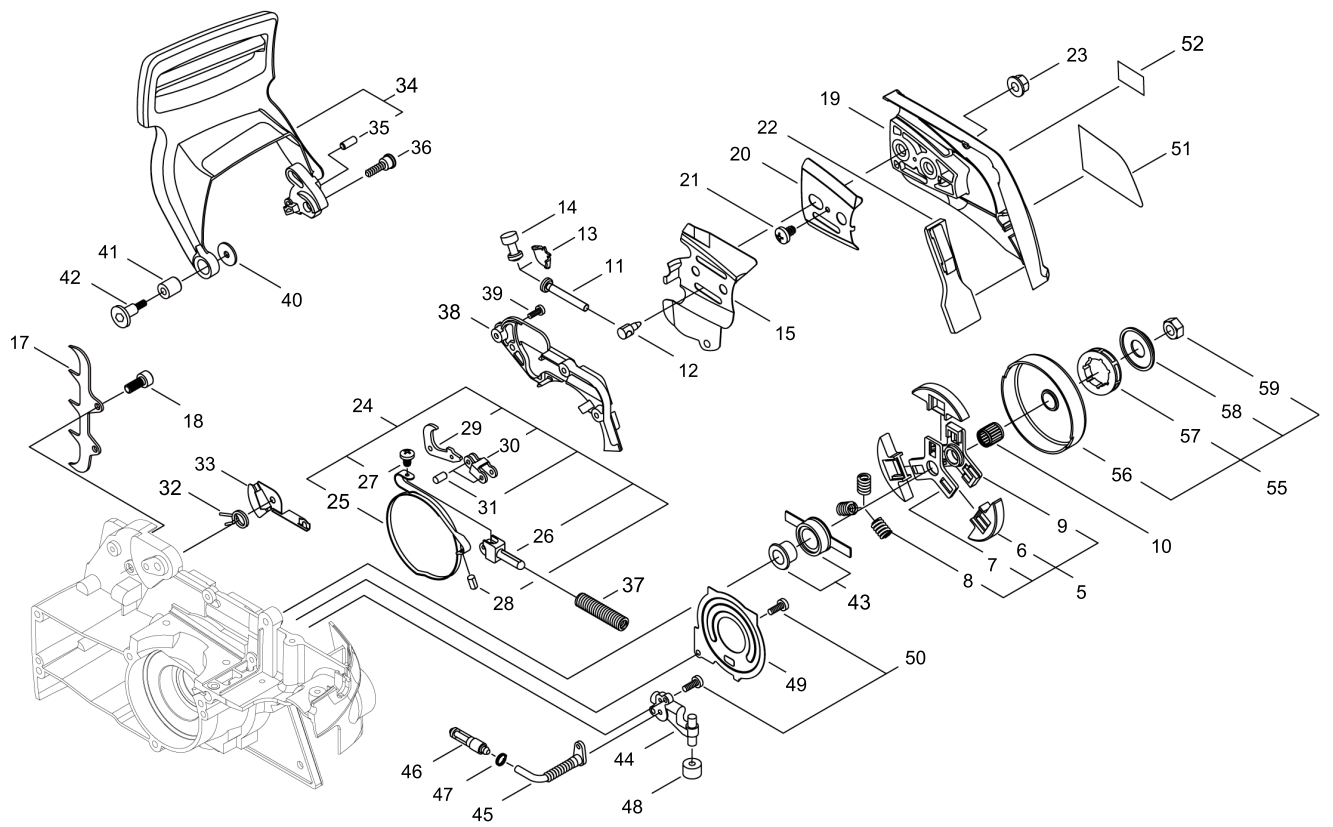

CHAIN BRAKE

CHAIN BRAKE

KEY NO	LV(+)	Part No	Description	Qty	Standard	Comment
51		X504-007440	LABEL,BRAND	1	390SX	
52		890316-39130	LABEL, CAUTION	1		
55		P021-026703	CLUTCH DRUM SET	1		
56	+	A556-001121	DRUM, CLUTCH	1		
57	+	175114-12530	SPROCKET, RIM .325	1		
58	+	V307-000451	WASHER,CIRCULAR 10	1		
59	+	V265-000211	NUT,8	1