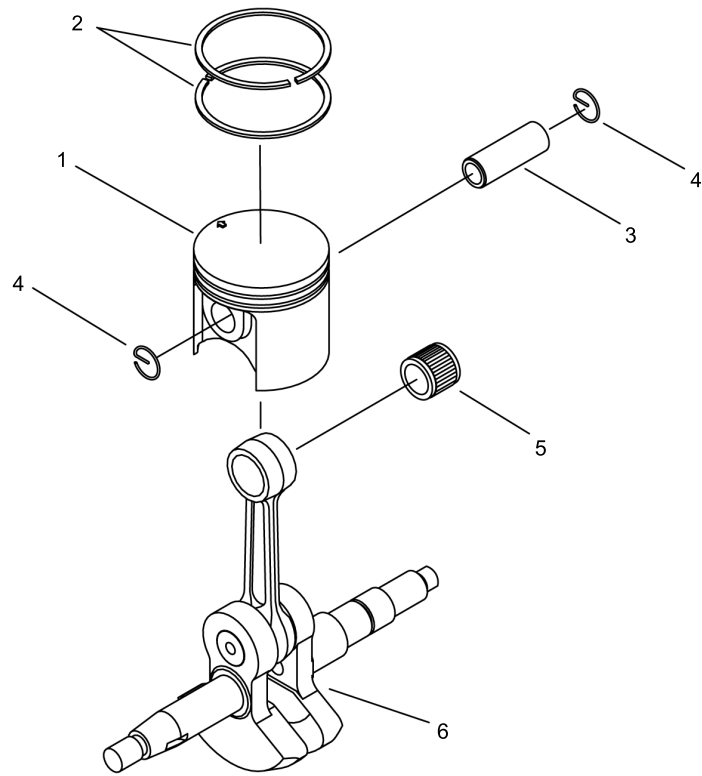

PISTON, CRANKSHAFT

PISTON, CRANKSHAFT

KEY NO	LV(+)	Part No	Description	Qty	Standard	Comment
1		A100-001000	PISTON	1		
2		A101-000450	PISTON RING	2		
3		V608-000070	PIN,ENG 10	1	6*10*29.8	
4		V580-000010	RING,END	2	10	
5		V555-000140	BEARING,NEEDLE	1		
6		A011-000990	CRANK SHAFT	1