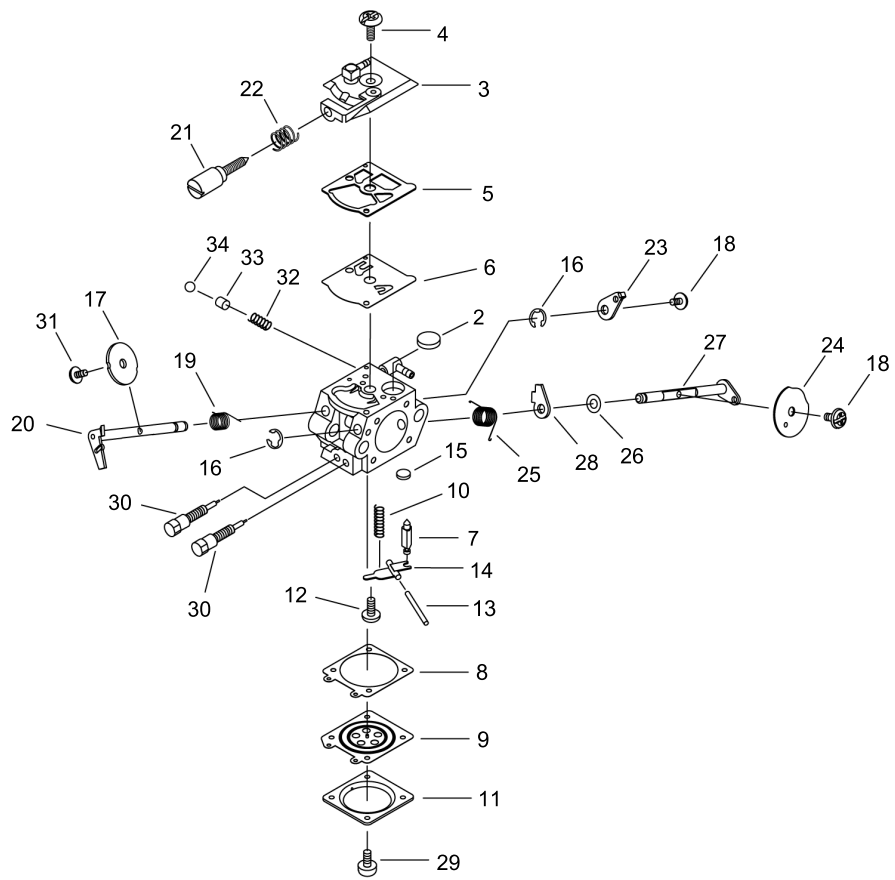

CARBURETOR

CARBURETOR

KEY NO	LV(+)	Part No	Description	Qty	Standard	Comment
		A021-004000	CARBURETOR, DIAPHRAGM	1	WT-1055	
2	+	123126-10631	SCREEN, INLET	1		
3	+	P003-004960	PUMP COVER ASSY	1		
4	+	123110-03930	SCREW, PUMP COVER	1		
5	+	123125-15030	GASKET, FUEL PUMP	1		
6	+	123112-15030	DIAPHRAGM, FUEL PUMP	1		
7	+	123137-19830	VALVE, INLET NEEDLE	1		
8	+	123140-27230	GASKET,M. DIAPHRAGM	1		
9	+	P003-001850	DIAPHRAGM, METERING	1		
10	+	123122-39830	SPRING, METER. LEVER	1		
11	+	123142-03930	COVER, M. DIAPHRAGM	1		
12	+	123139-03930	SCREW, M. LEVER PIN	1		
13	+	123138-03930	PIN, METERING LEVER	1		
14	+	123123-03930	LEVER, METERING	1		
15	+	123146-10631	PLUG, WELCH	1		
16	+	123127-15030	RING	2		
17	+	123116-10530	VALVE, THROTTLE	1		
18	+	123114-38830	SCREW	2		
19	+	123113-37530	SPRING, THROTTLE RTN	1		
20	+	P003-005230	SHAFT ASY,THROTTLE	1		
21	+	P003-004470	SCREW	1		
22	+	123133-04260	SPRING, IDLE ADJUST	1		
23	+	P003-003180	THROTTLE LEVER	1		
24	+	123132-37330	VALVE, CHOKE	1		
25	+	P003-002260	SPRING	1		
26	+	123149-26030	WASHER	1		
27	+	P003-003190	SHAFT	1		
28	+	P003-001510	LEVER-FAST IDLE	1		
29	+	123130-02960	SCREW	4		
30	+	P003-004460	NEEDLE	2		
31	+	P003-002380	SCREW	1		
32	+	123186-09660	SPRING, START VALVE	1		
33	+	123185-09660	PISTON ASSY	1		
34	+	123136-09660	BALL	1