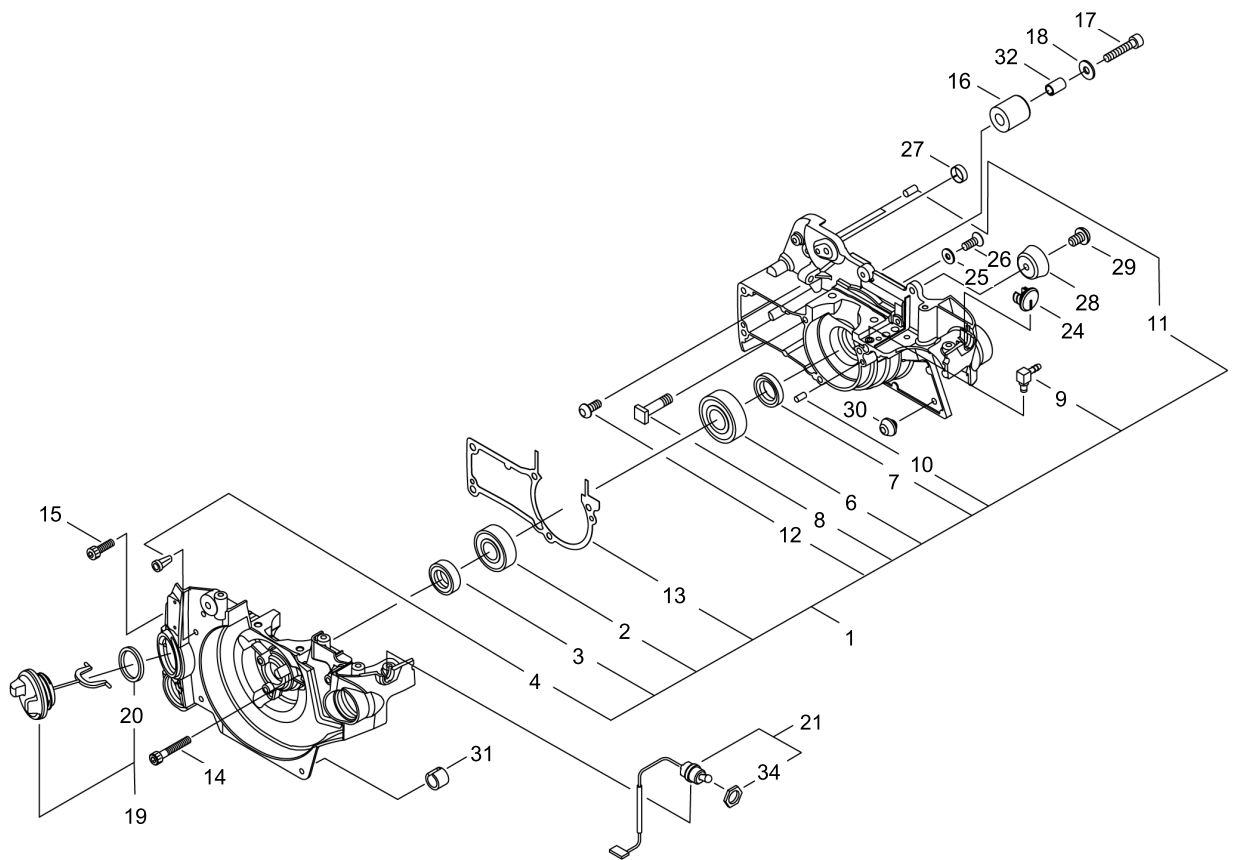

## TABLE OF CONTENTS

---

CYLINDER, MUFFLER .....	1
CRANKCASE, ENGINE COVER .....	3
HANDLE .....	5
PISTON, CRANKSHAFT .....	7
CHAIN BRAKE.....	9
RECOIL STARTER, MAGNETO .....	13
AIR CLEANER, CARBURETOR.....	15
TOOLS.....	17
CARBURETOR.....	19
GUIDE BAR, CHAIN .....	21

## CRANKCASE, ENGINE COVER

KEY NO	LV(+)	Part No	Description	Qty	Standard	Comment
1		P021-040381	CRANKCASE SET	1		
2	+	V592-000310	BEARING, BALL	1	6001X10JRXC3	
3	+	V505-000070	OIL SEAL	1		
4	+	A356-000130	VALVE,CHECK	1		
6	+	V592-000320	BEARING, BALL	1	6002X13C3	
7	+	V508-000070	OIL SEAL	1		
8	+	V225-000150	BOLT,STUD	2		
9	+	437239-14730	NIPPLE	1		
10	+	900330-40080	PIN F 4*8	2	4*8	
11	+	V629-000000	ROLLER	2		
12	+	V203-001400	SCREW ADHESIVE	1		
13	+	V102-000142	GASKET,CRANKCASE	1		
14		V203-001450	BOLT	3		
15		900105-05016	BOLT, H.S. 5*16	2	5*16	
16		C310-000110	CATCHER, CHAIN	1		
17		900105-05030	BOLT, H.S. 5*30	1	5*30	
18		900600-00005	WASHER 5	1	5	
19		C020-000040	CAP	1		
20	+	V107-000090	GASKET	1		
21		P021-037400	SWITCH, ON OFF	1		
34	+	V266-000090	NUT,10	1		
24		V141-000100	PLUG	1		
25		900603-00004	WASHER 4	1	4.5*10*0.8	
26		900212-04008	SCREW 4*8	1	+SF4*8	
27		V355-000460	COLLAR,8	1		
28		V423-000080	MOUNT HOLDER	1		
29		91142-05008	SCREW BUTTON	1		
30		V420-002770	CUSHION	1		
31		V420-002740	SUPPORTER	1		
32		V353-000460	BUSH	1		