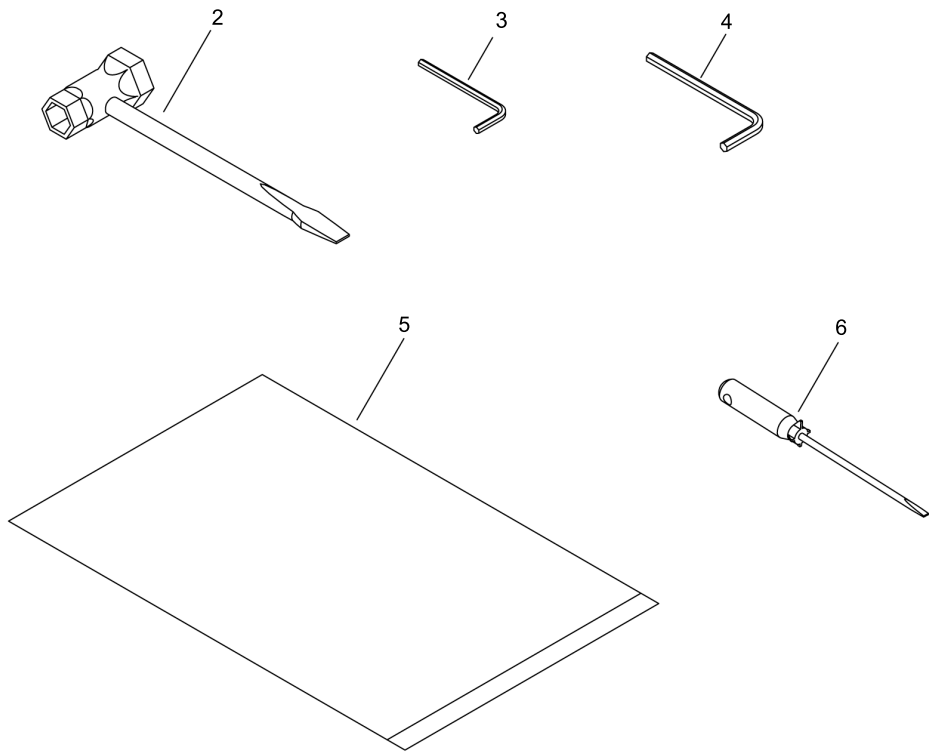

ACCESSORIES

ACCESSORIES

KEY NO	LV(+)	Part No	Description	Qty	Standard	Comment
2		X602-000150	PLUG WRENCH	1		
3		X605-000090	HEXA WRENCH 4MM	1		
4		X605-000100	TOOL,L WRENCH	1	4MM M5	
5		X705-000130	POLY BAG	1		
6		895812-03930	DRIVER, SCREW 50	1