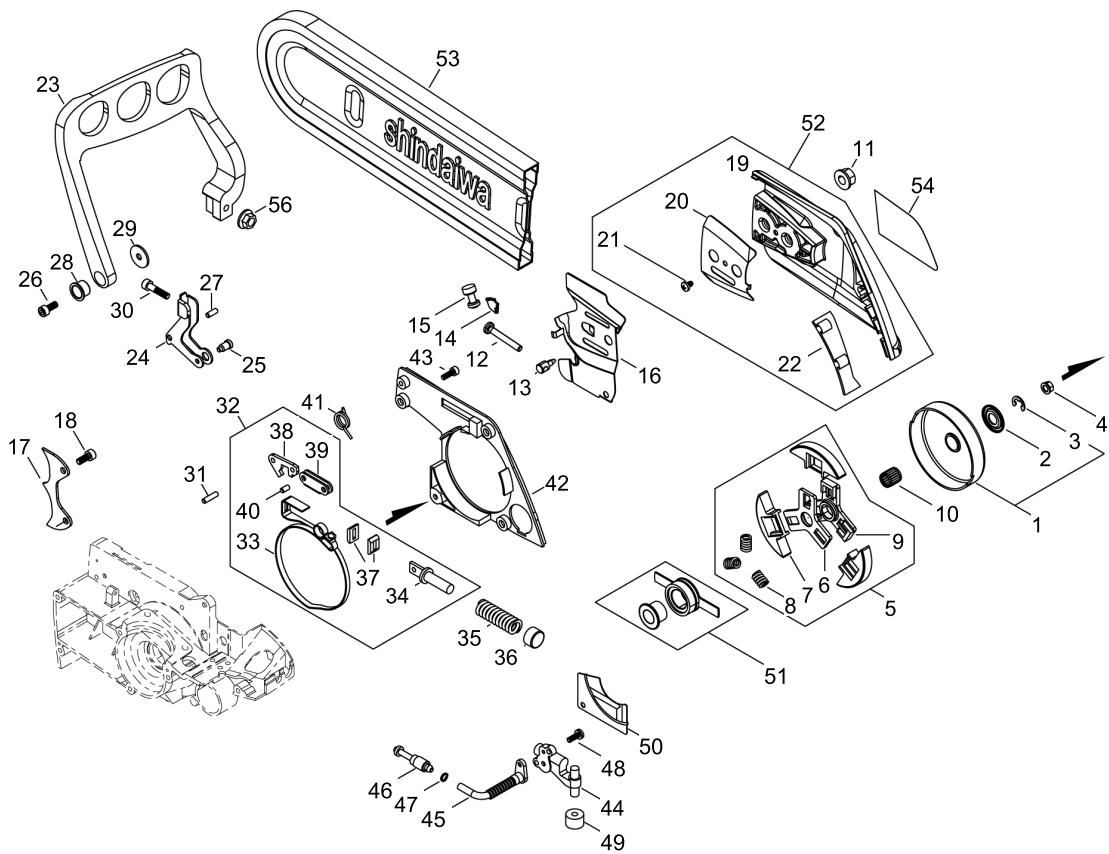

CLUTCH, SPROCKET

CLUTCH, SPROCKET

KEY NO	LV(+)	Part No	Description	Qty	Standard	Comment
47		V490-000720	CLIP OIL	1		
48		91573-04012	SCREW PM	2		
49		C211-000010	ELEMENT	1		
50		C236-000050	PUMP COVER	1		
51		P021-023110	GEAR	1		
53		X490-000300	CHAIN COVER	1		
54		X504-004210	LABEL TRADE	1		
56		V263-000330	FLANGE NUT	1