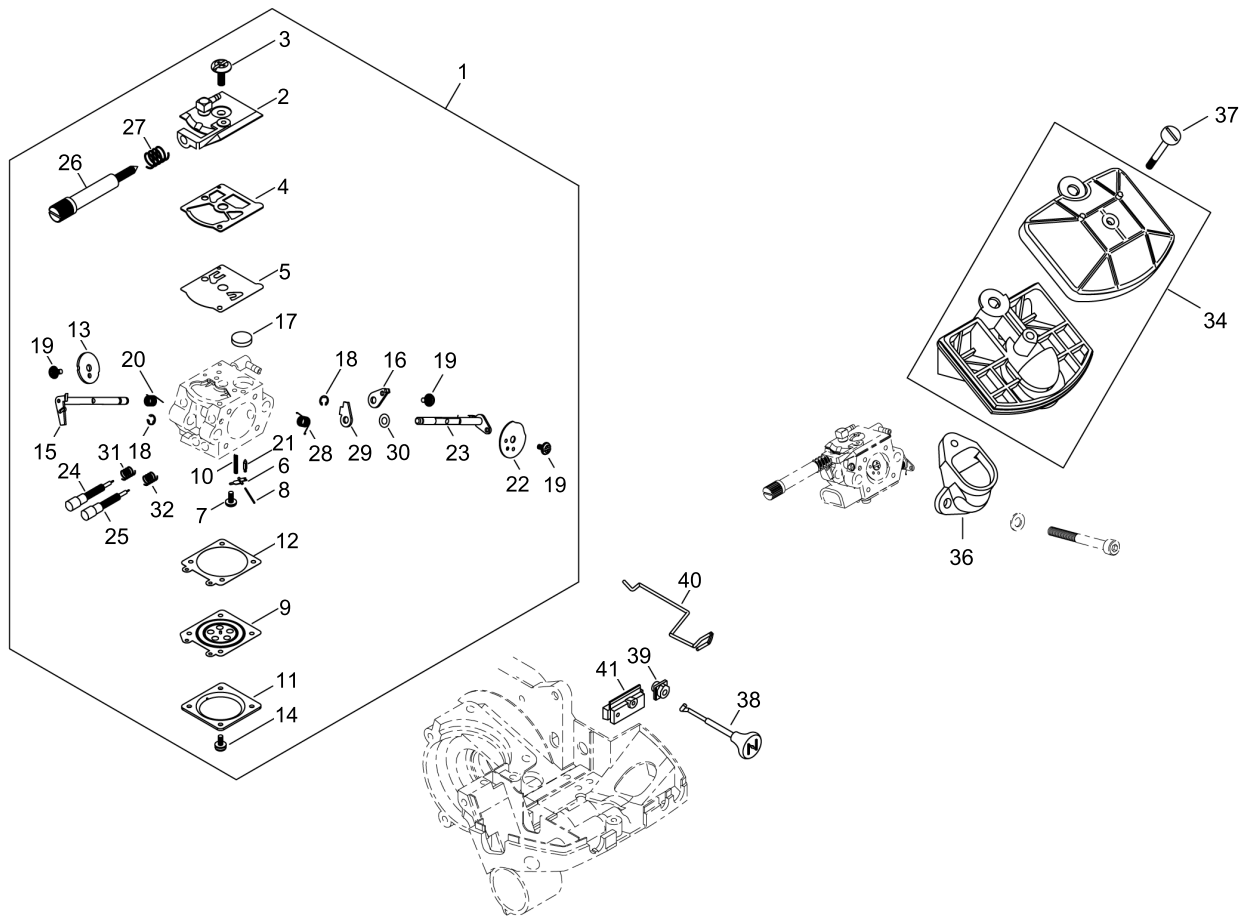

AIR CLEANER, CARBURETOR

AIR CLEANER, CARBURETOR

KEY NO	LV(+)	Part No	Description	Qty	Standard	Comment
1		A021-002910	CARBURETOR ASSY	1		
2	+	P003-003360	COVER, PUMP	1		
3	+	123110-03930	SCREW, PUMP COVER	1		
4	+	123125-15030	GASKET, FUEL PUMP	1		
5	+	123112-15030	DIAPHRAGM, FUEL PUMP	1		
6	+	123123-03930	LEVER, METERING	1		
7	+	123139-03930	SCREW, M. LEVER PIN	1		
8	+	123138-03930	PIN, METERING LEVER	1		
9	+	123141-03930	DIAPHRAGM, METERING	1		
10	+	123122-03660	SPRING, METER. LEVER	1		
11	+	123142-03930	COVER, M. DIAPHRAGM	1		
12	+	123140-03930	GASKET, M. DIAPHRAGM	1		
13	+	P003-003240	VALVE, THROTTLE	1		
14	+	123130-02960	SCREW	4		
15	+	P003-000120	SHAFT, THROTTLE	1		
16	+	P003-003180	THROTTLE LEVER	1		
17	+	123126-10631	SCREEN, INLET	1		
18	+	123127-15030	RING	2		
19	+	123114-38830	SCREW	3		
20	+	123113-37530	SPRING, THROTTLE RTN	1		
21	+	123137-19830	VALVE, INLET NEEDLE	1		
22	+	123132-37330	VALVE, CHOKE	1		
23	+	P003-003190	SHAFT	1		
24	+	P003-001330	NEEDLE IDLE	1		
25	+	123120-09560	NEEDLE, HIGH SPEED	1		
26	+	P003-003030	IDLE SCREW	1		
27	+	123133-04260	SPRING, IDLE ADJUST	1		
28	+	P003-000140	SPRING	1		
29	+	P003-000430	LEVER-FAST IDLE	1		
30	+	123149-26030	WASHER	1		
31	+	123121-22130	SPRING, NEEDLE	1		
32	+	123119-22130	SPRING, NEEDLE	1		
34		A226-001690	ELEMENT, AIR FILTER	1	フイコク	
36		A204-000100	ELBOW	1		
37		V252-000440	SCREW	1		
38		A240-000090	CHOKE ROD	1		
39		V130-000110	GROMMET CHOKE	1		
40		C454-000250	THROTTLE ROD	1		
41		V133-000030	GROMMET ROD	1