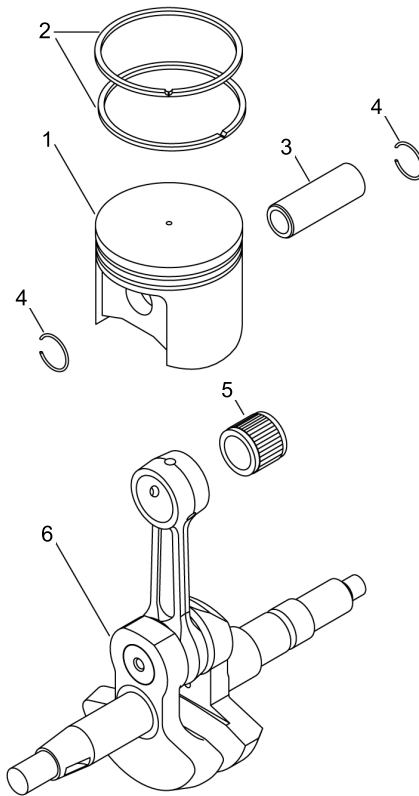

PISTON, CRANKSHAFT

PISTON, CRANKSHAFT

KEY NO	LV(+)	Part No	Description	Qty	Standard	Comment
1		A100-000770	PISTON	1		
2		A101-000440	PISTON RING	2		
3		V608-000050	PIN,ENG	1		
4		V580-000110	SNAP RING	2		
5		V555-000140	BEARING,NEEDLE	1		
6		A011-000980	CRANK SHAFT	1